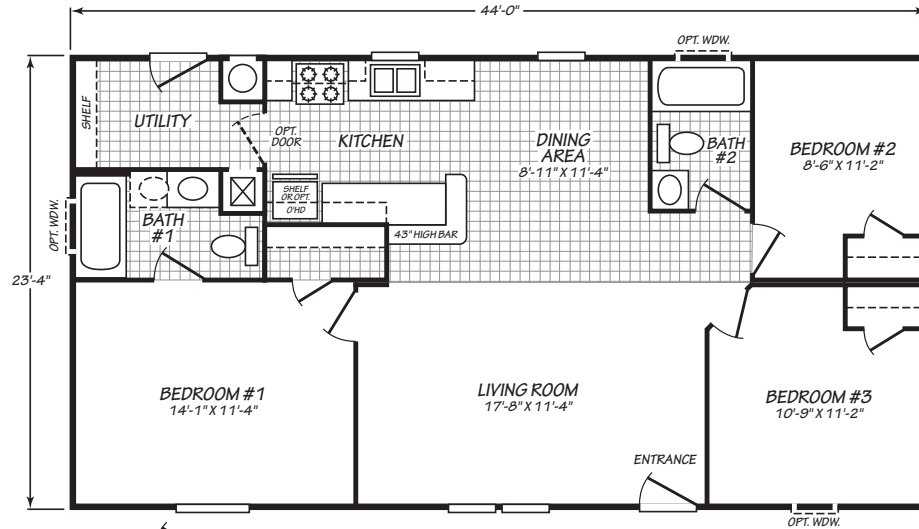

CANYON LAKE

24443X

3 bedroom • 2 bathroom • 1,026 sqft

©2026 CAVCO INDUSTRIES INC. ALL RIGHTS RESERVED. All images are for illustrative purposes only and may include non-standard options. Standard features are subject to change. Contact the retailer or builder for current measurements and features.