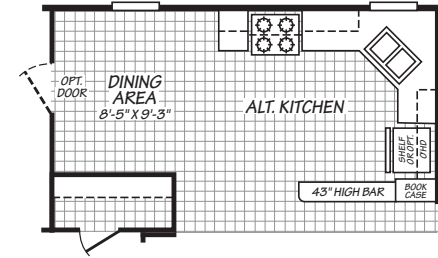

CANYON LAKE

24443X

3 bedroom • 2 bathroom • 1,026 sqft

©2026 CAVCO INDUSTRIES INC. ALL RIGHTS RESERVED. All images are for illustrative purposes only and may include non-standard options. Standard features are subject to change. Contact the retailer or builder for current measurements and features.