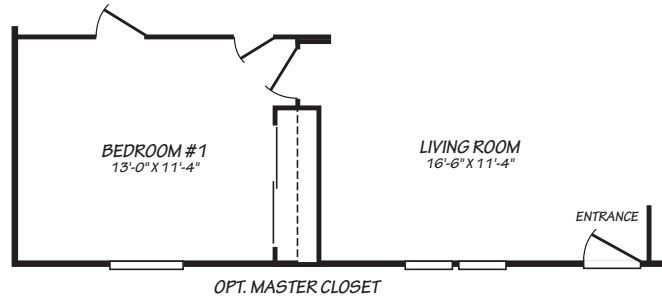

CANYON LAKE

24443X

3 bedroom • 2 bathroom • 1,026 sqft

©2026 CAVCO INDUSTRIES INC. ALL RIGHTS RESERVED. All images are for illustrative purposes only and may include non-standard options. Standard features are subject to change. Contact the retailer or builder for current measurements and features.