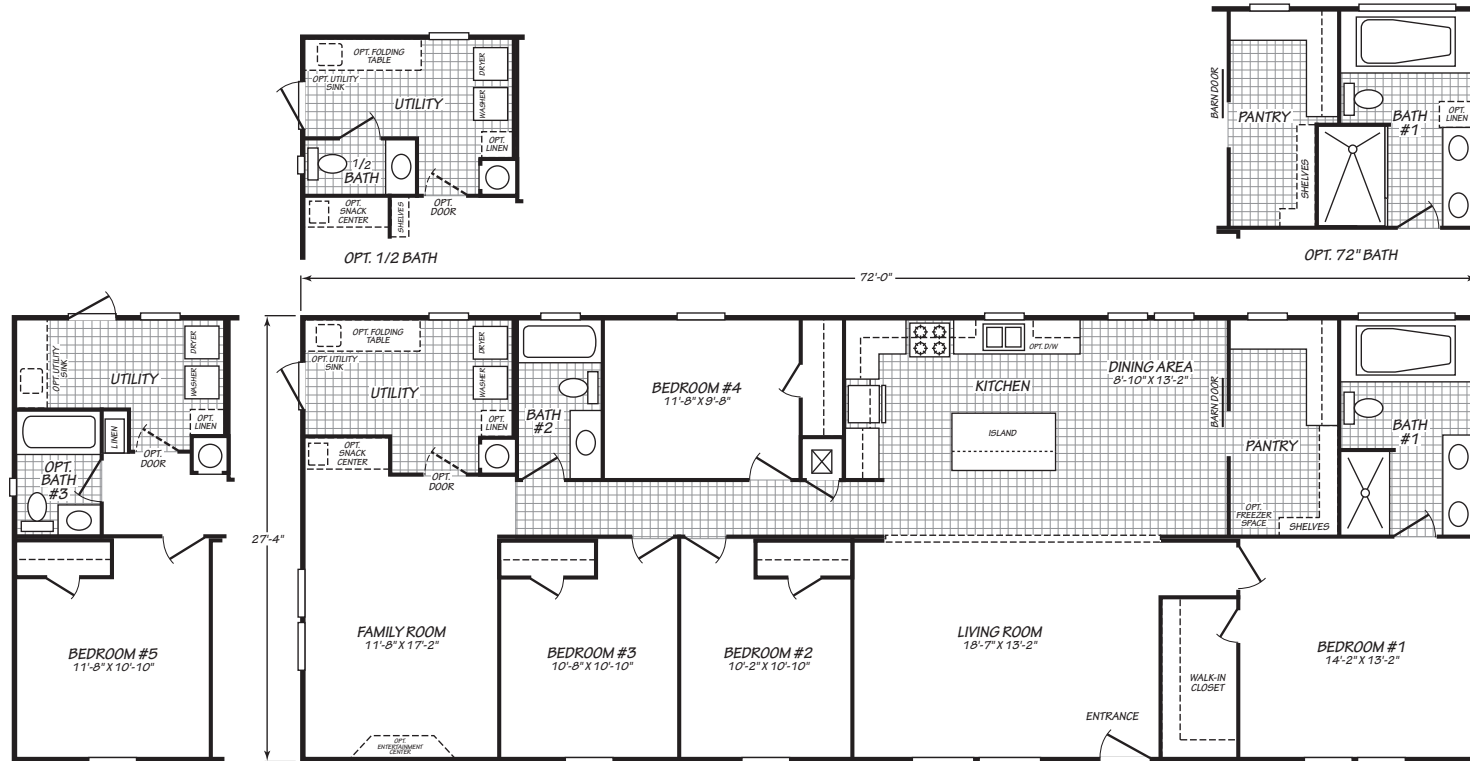

ANSWER HOUSE

28724A

4 bedroom • 2 bathroom • 1,968 sqft

OPT. BEDROOM #5
W/ OPT. BATH #3

©2026 CAVCO INDUSTRIES INC. ALL RIGHTS RESERVED. All images are for illustrative purposes only and may include non-standard options. Standard features are subject to change. Contact the retailer or builder for current measurements and features.