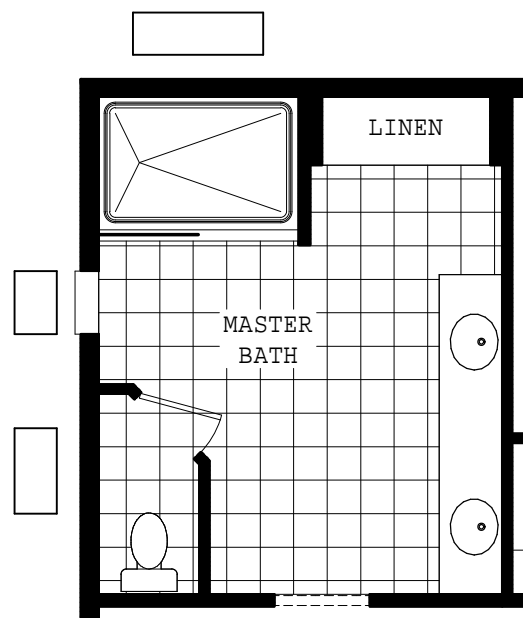

OPTIONAL ULTRA BATH  
W/FIBERGLASS SHOWER  
AND FREE STANDING  
SPA TUB

OPTIONAL 4'x 6'  
CERAMIC TILE  
SHOWER WITH  
SHOWER SPA

MODEL: S2-32704B  
APPROXIMATELY 2187 SQ. FT. TOTAL  
APPROXIMATELY 2179 SQ. FT. LIVABLE  
4 BEDROOM, 2 BATH