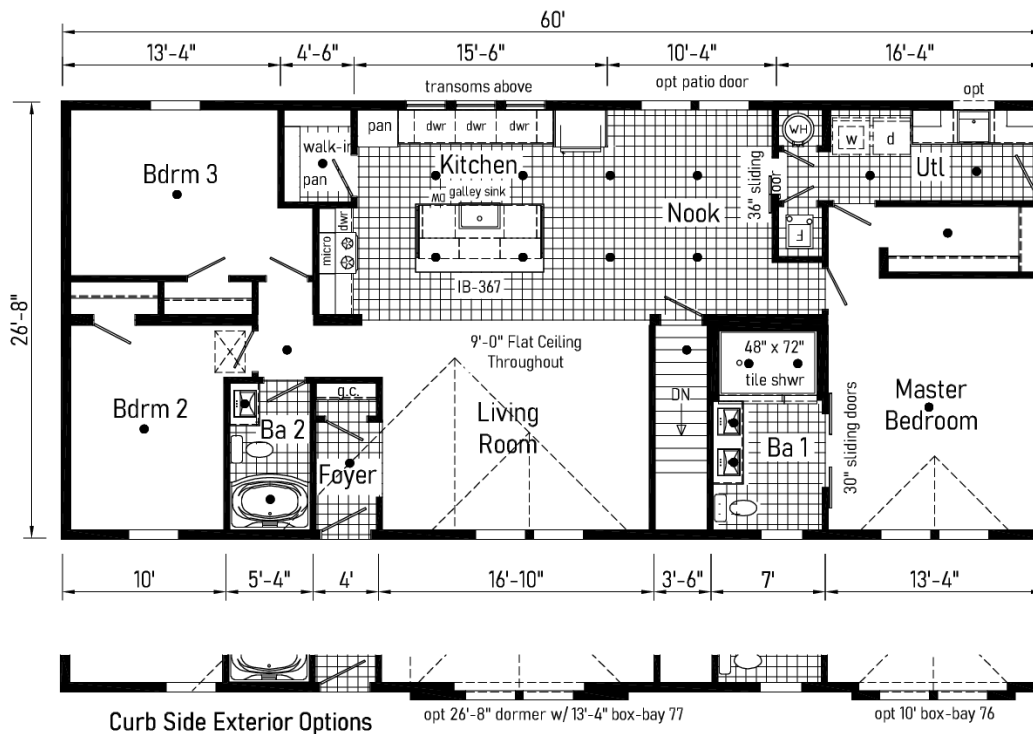

### Optional Attic Stairs

Only Available with 8' Ceiling  
(Omits transoms at kitchen & changes  
48" ht. kitchen overhangs to 42" ht.)

# Cypress Point

1600 sqft

2860

**9P28603A**

Scan to  
Watch Video!

### Optional Attic Stairs

Only Available with 8' Ceiling  
(Omits transoms at kitchen & changes 48" ht. kitchen overheads to 42" ht.)  
Note: Dropped ridge beam with opt. attic stairs.

# Augusta

**9P28563A**      2856      1493 sqft

**Optional Attic Stairs**  
 Only Available with 8' Ceiling  
 (Omits transoms at kitchen & changes 48" ht. kitchen overheads to 42" ht.)  
 Note: Dropped ridge beam with opt. attic stairs.