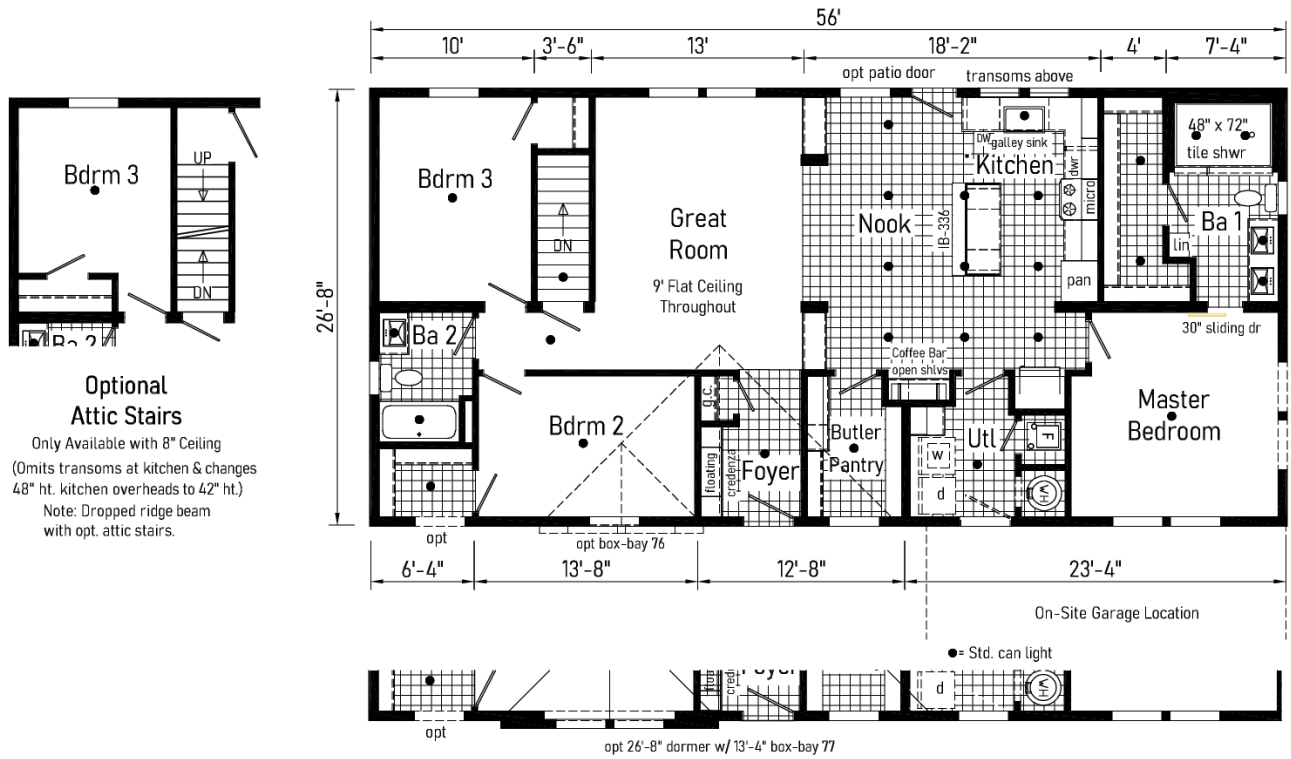

# Augusta

**9P28563A**      2856      1493 sqft

**Optional Attic Stairs**  
 Only Available with 8' Ceiling  
 (Omits transoms at kitchen & changes 48" ht. kitchen overheads to 42" ht.)  
 Note: Dropped ridge beam with opt. attic stairs.

# Prairie Dunes

1493 sqft

2856

**9P28563B**

Scan to  
Watch Video!