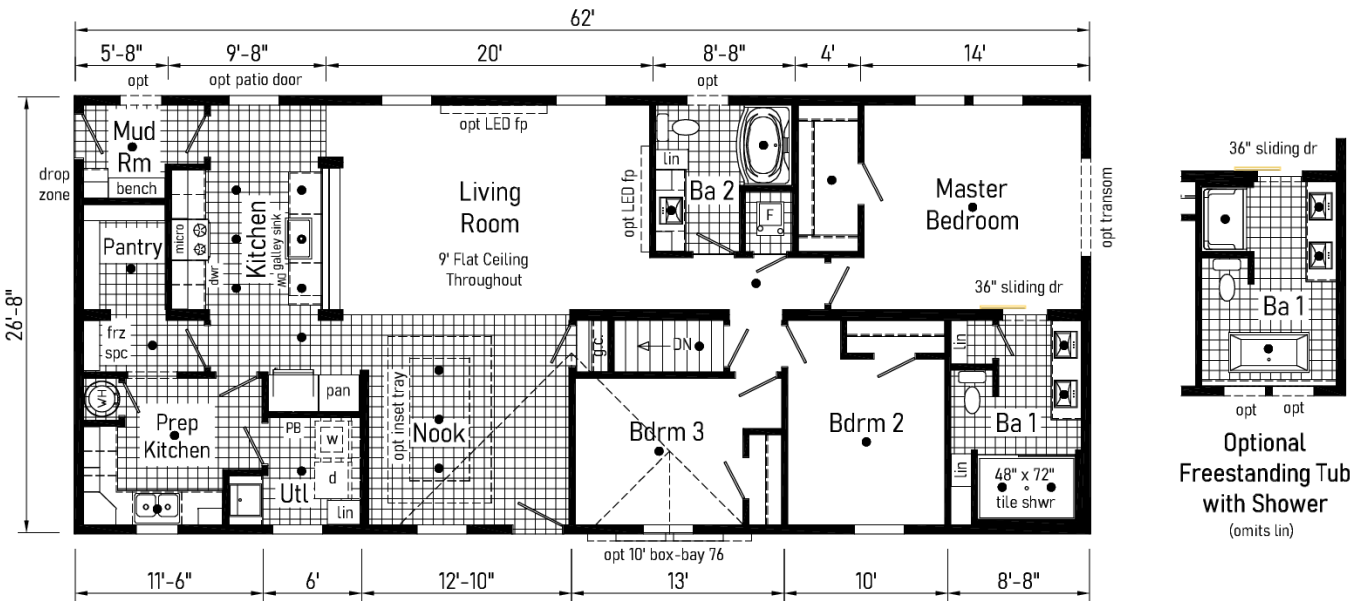

Kiawah

9P28623A

2862

1600 sqft