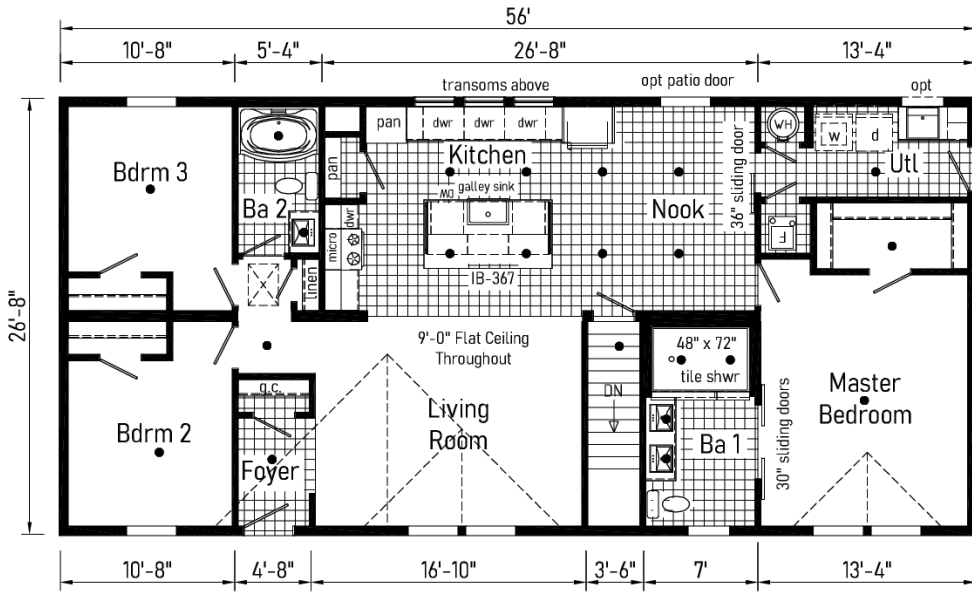

### Optional Attic Stairs

Only Available with 8' Ceiling  
(Omits transoms at kitchen & changes  
48" ht. kitchen overhangs to 42" ht.)

# Cypress Point

1600 sqft

2860

**9P28603A**

Scan to  
Watch Video!

### Optional Attic Stairs

Only Available with 8' Ceiling  
(Omits transoms at kitchen & changes 48" ht. kitchen overheads to 42" ht.)  
Note: Dropped ridge beam with opt. attic stairs.

# Augusta

**9P28563A**      2856      1493 sqft

**Optional Attic Stairs**  
 Only Available with 8' Ceiling  
 (Omits transoms at kitchen & changes 48" ht. kitchen overheads to 42" ht.)  
 Note: Dropped ridge beam with opt. attic stairs.