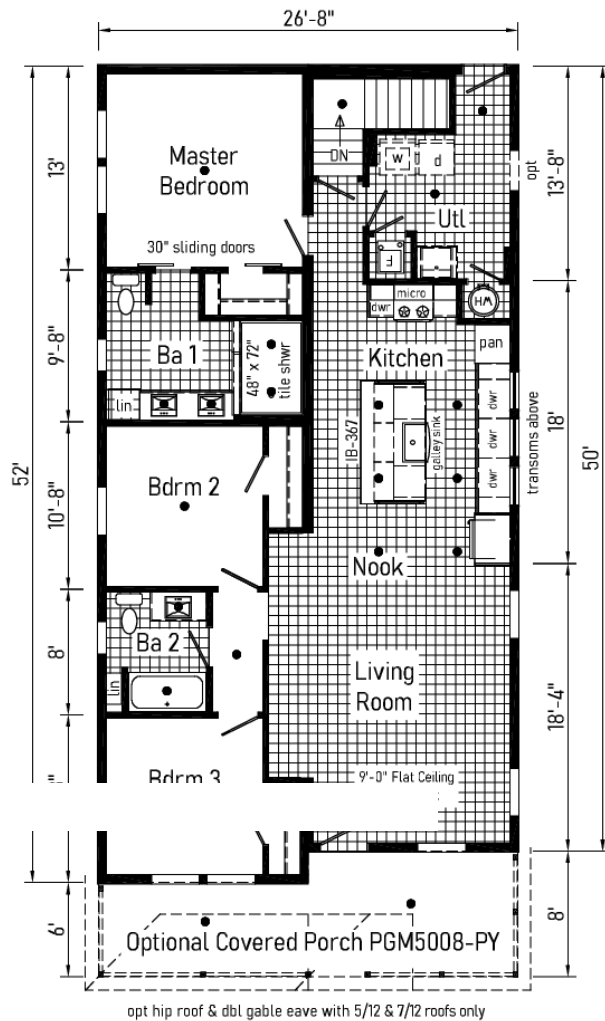

# Pine Valley

9P28523A

2852

1360 sqft

Scan to  
Watch Video!

### Optional Attic Stairs

Only Available with 8' Ceiling  
(Omits transoms at kitchen & changes  
48" ht. kitchen overhangs to 42" ht.)