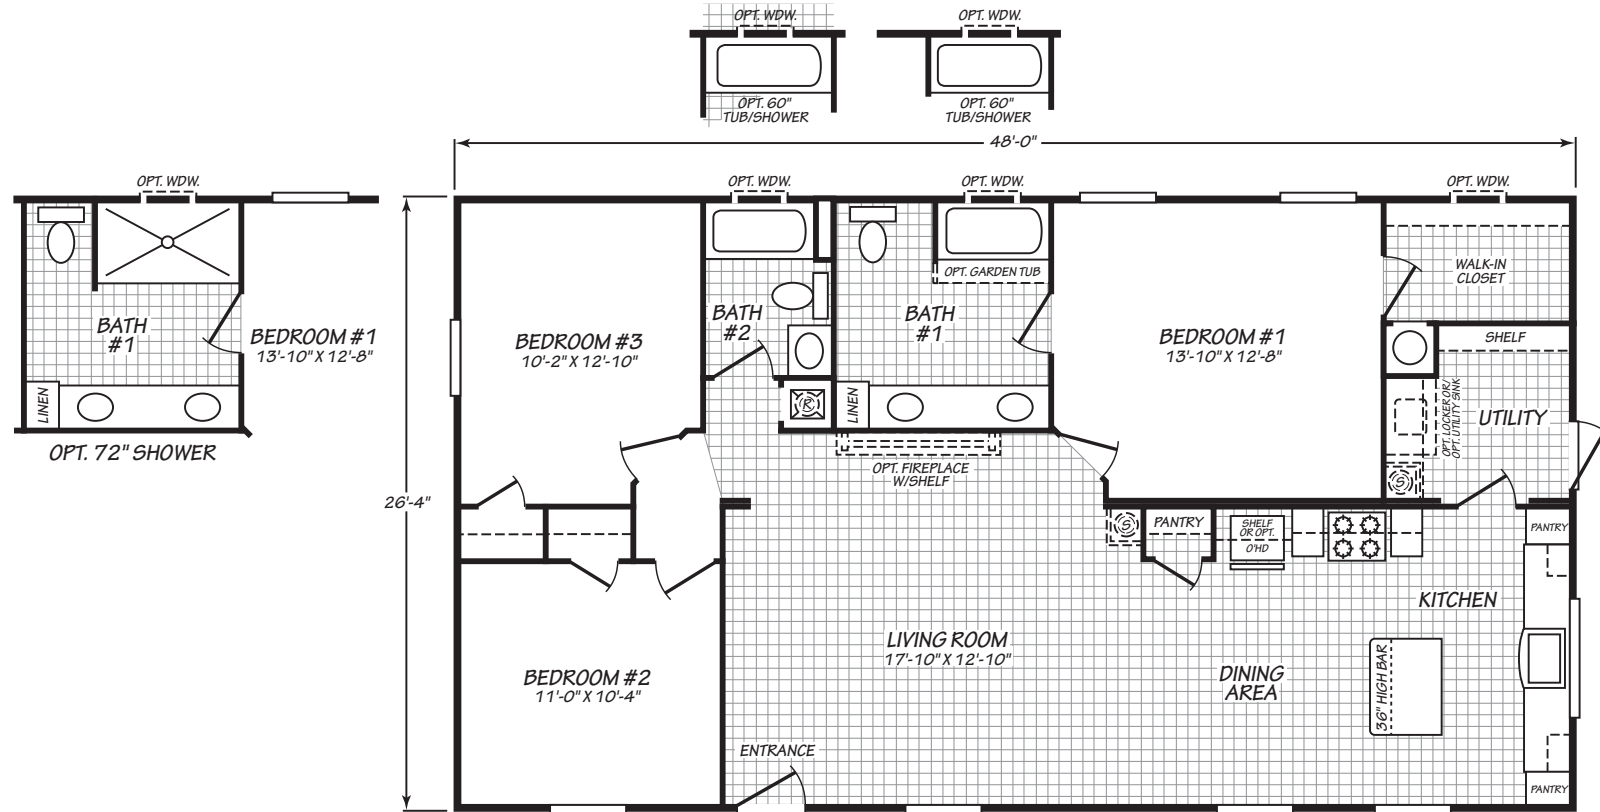

THE SUMMIT

28483B

3 bedroom • 2 bathroom • 1,264 sqft

©2026 CAVCO INDUSTRIES INC. ALL RIGHTS RESERVED. All images are for illustrative purposes only and may include non-standard options. Standard features are subject to change. Contact the retailer or builder for current measurements and features.