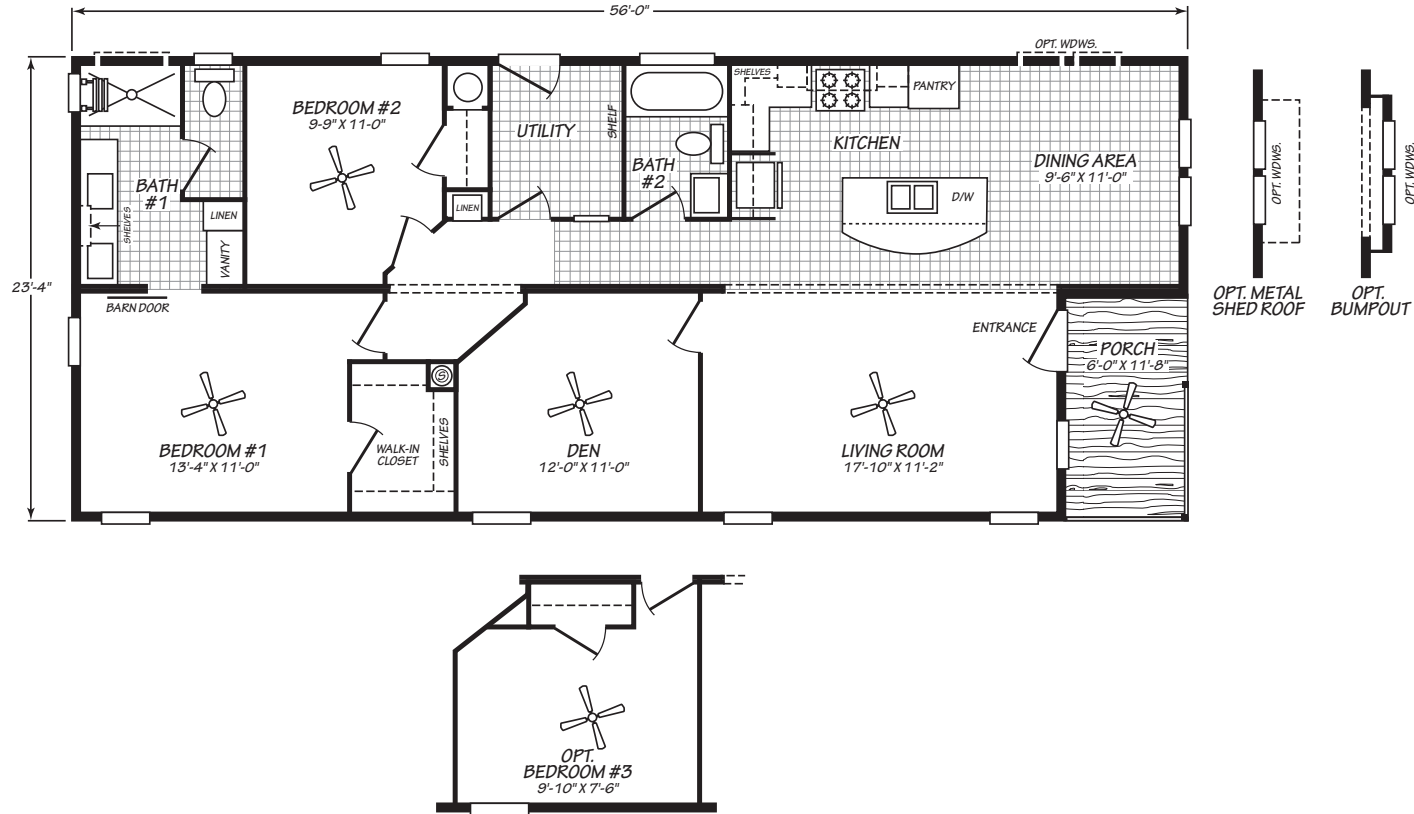

ELITE

24562A
2 bedroom • 2 bathroom • 1,237 sqft

©2026 CAVCO INDUSTRIES INC. ALL RIGHTS RESERVED. All images are for illustrative purposes only and may include non-standard options. Standard features are subject to change. Contact the retailer or builder for current measurements and features.