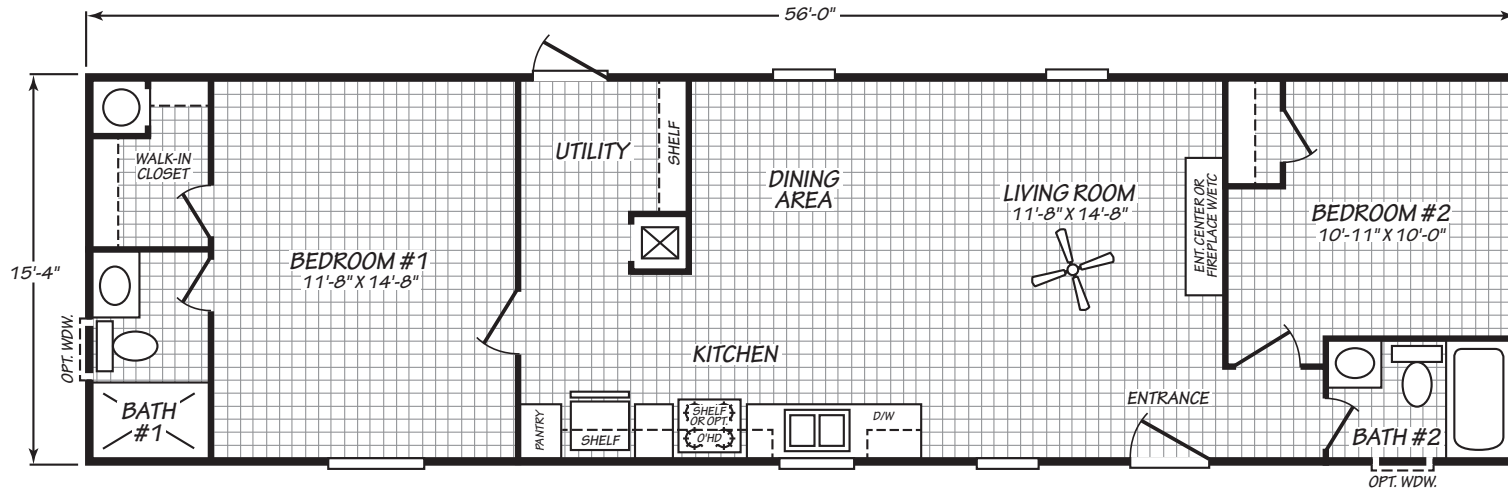

VALU MAXX PREMIER

16562A
2 bedroom • 2 bathroom • 858 sqft

©2026 CAVCO INDUSTRIES INC. ALL RIGHTS RESERVED. All images are for illustrative purposes only and may include non-standard options. Standard features are subject to change. Contact the retailer or builder for current measurements and features.