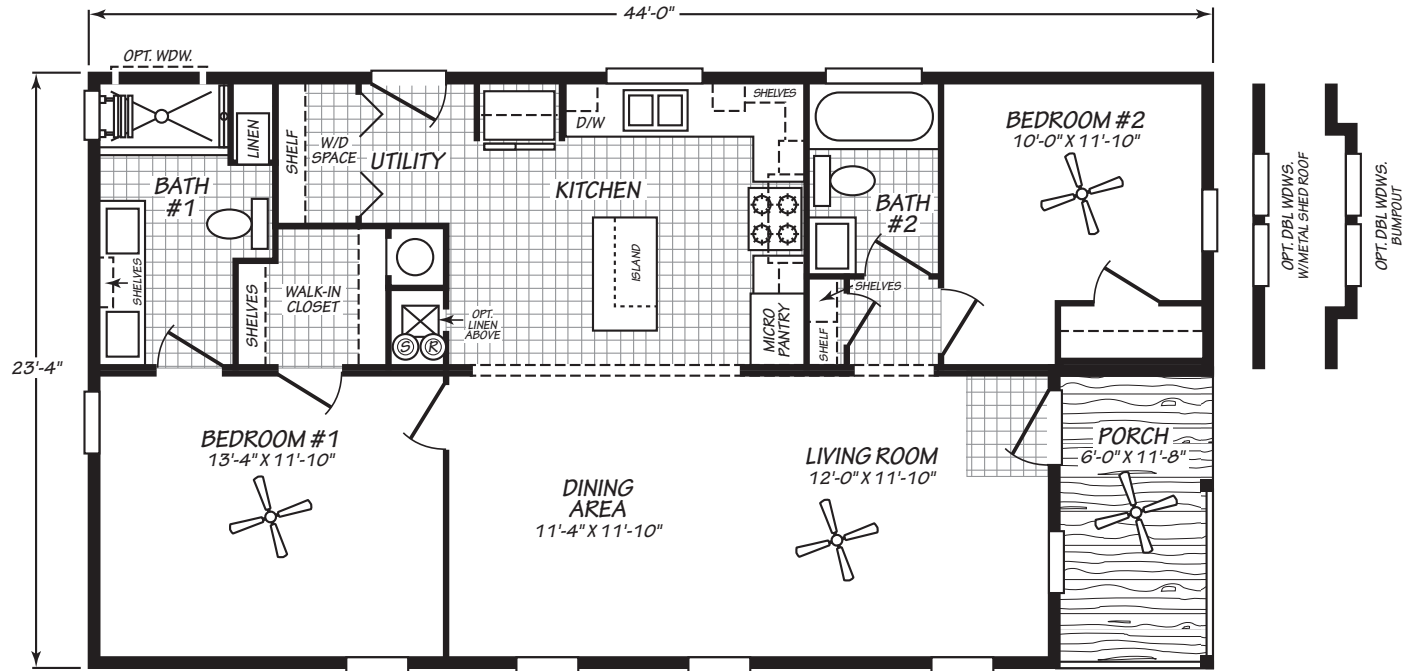

ELITE

24442A

2 bedroom • 2 bathroom • 957 sqft

©2026 CAVCO INDUSTRIES INC. ALL RIGHTS RESERVED. All images are for illustrative purposes only and may include non-standard options. Standard features are subject to change. Contact the retailer or builder for current measurements and features.