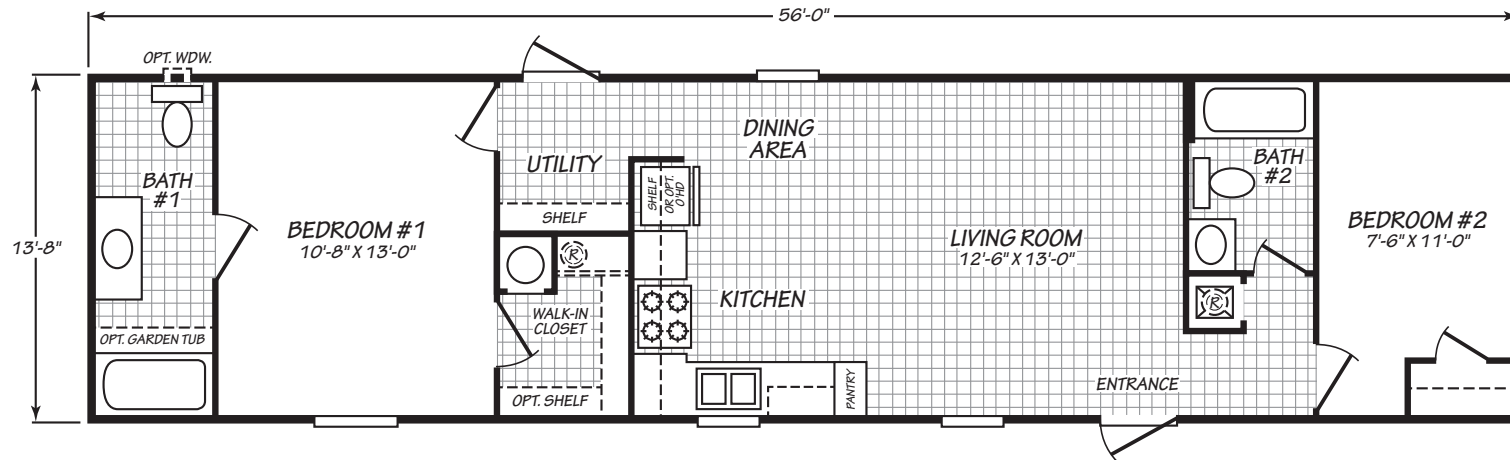

WESTFIELD CLASSIC

14562K
2 bedroom • 2 bathroom • 765 sqft

©2026 CAVCO INDUSTRIES INC. ALL RIGHTS RESERVED. All images are for illustrative purposes only and may include non-standard options. Standard features are subject to change. Contact the retailer or builder for current measurements and features.