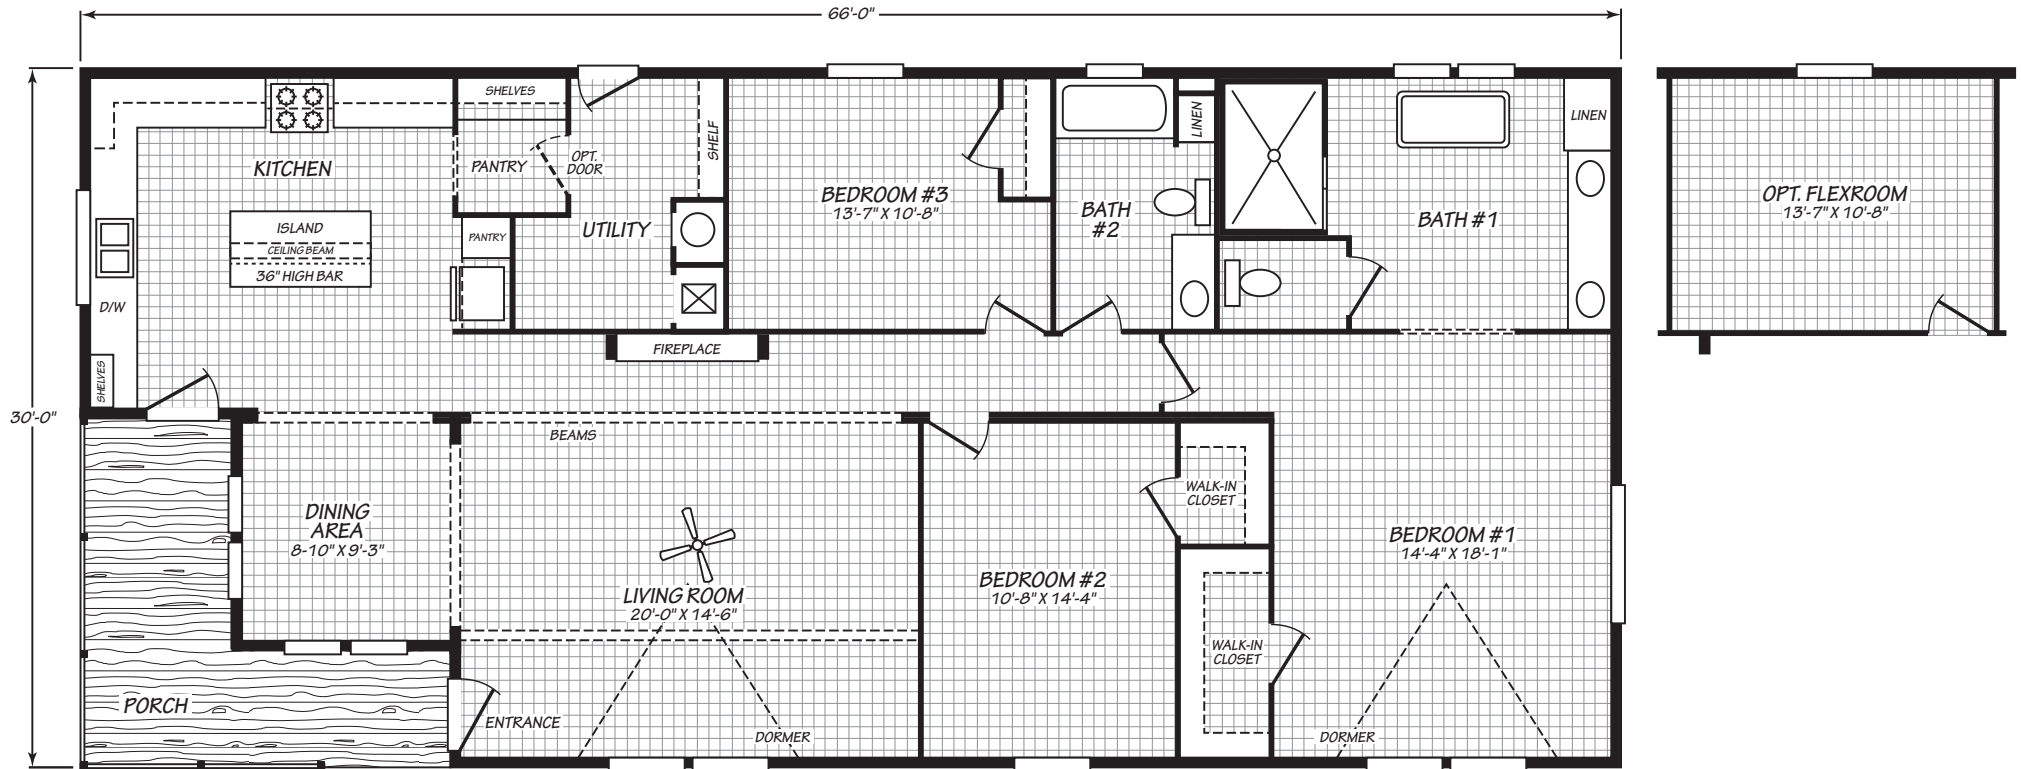

COUNTRY MANOR

32663M

3 bedroom • 2 bathroom • 1,835 sqft

©2026 CAVCO INDUSTRIES INC. ALL RIGHTS RESERVED. All images are for illustrative purposes only and may include non-standard options. Standard features are subject to change. Contact the retailer or builder for current measurements and features.