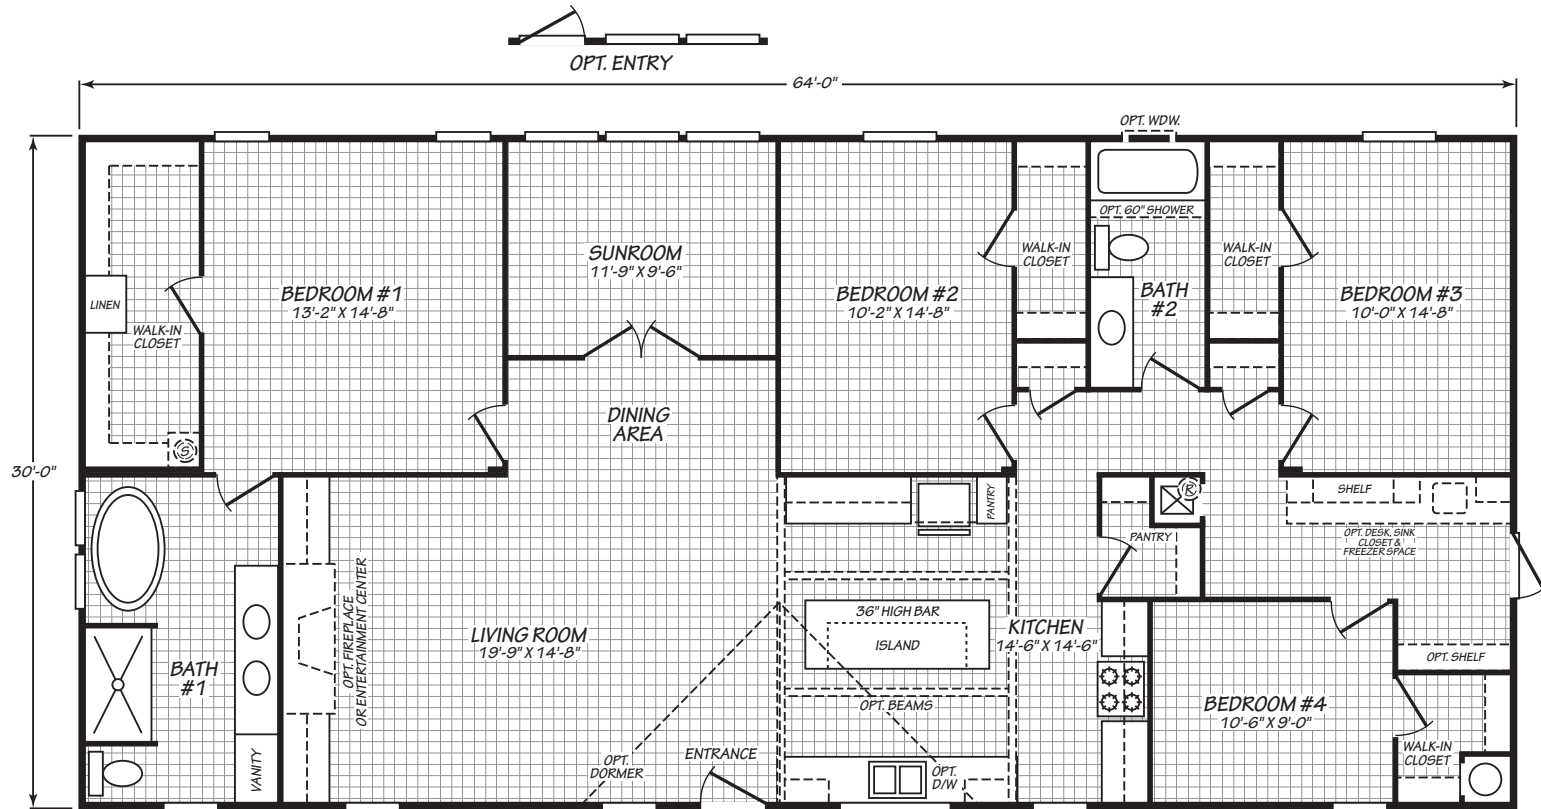

THE SUMMIT

32644D

4 bedroom • 2 bathroom • 1,920 sqft

©2026 CAVCO INDUSTRIES INC. ALL RIGHTS RESERVED. All images are for illustrative purposes only and may include non-standard options. Standard features are subject to change. Contact the retailer or builder for current measurements and features.