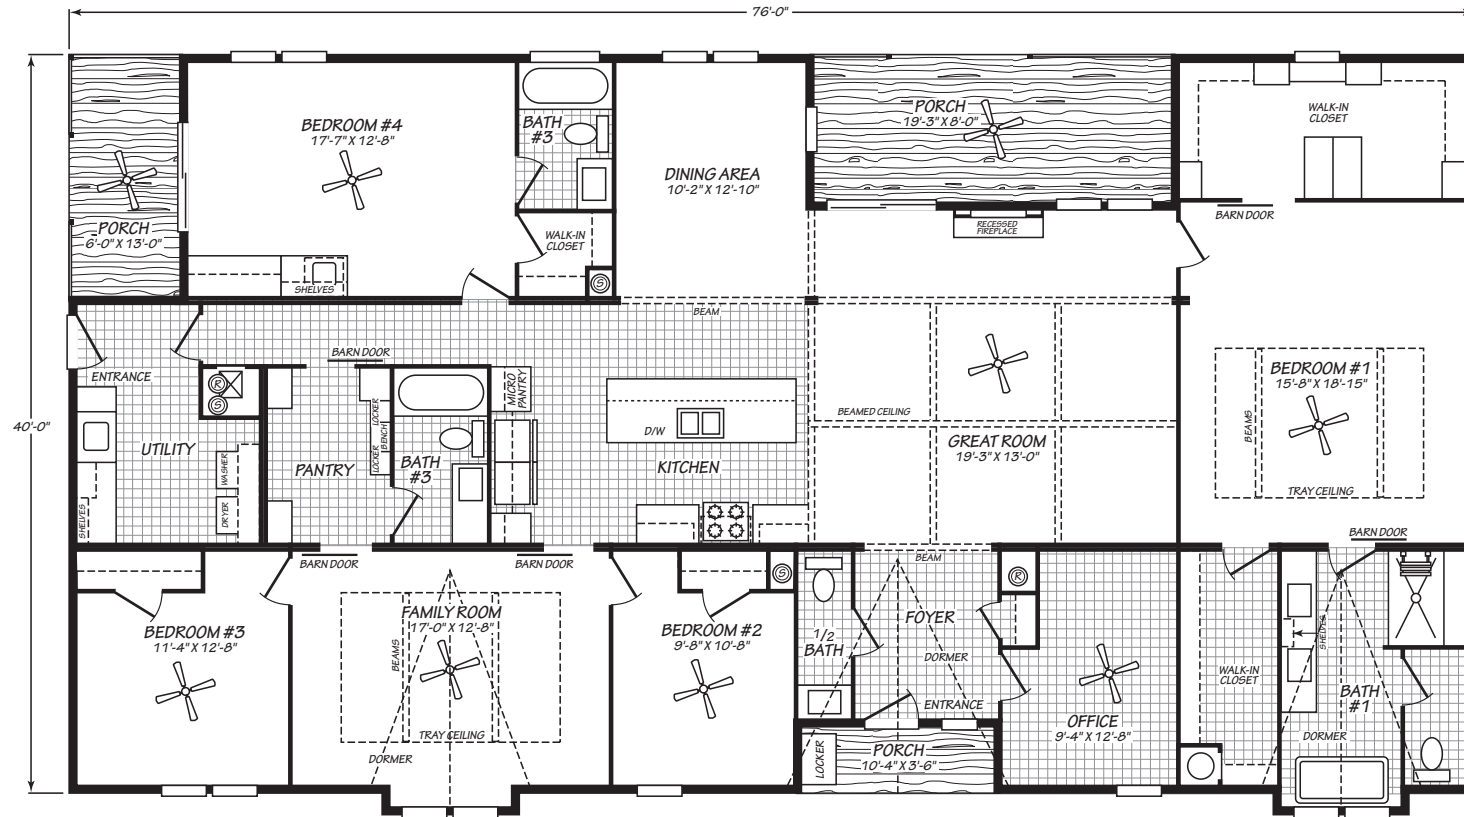

ELITE

40764A

4 bedroom • 3 bathroom • 3,040 sqft

©2026 CAVCO INDUSTRIES INC. ALL RIGHTS RESERVED. All images are for illustrative purposes only and may include non-standard options. Standard features are subject to change. Contact the retailer or builder for current measurements and features.