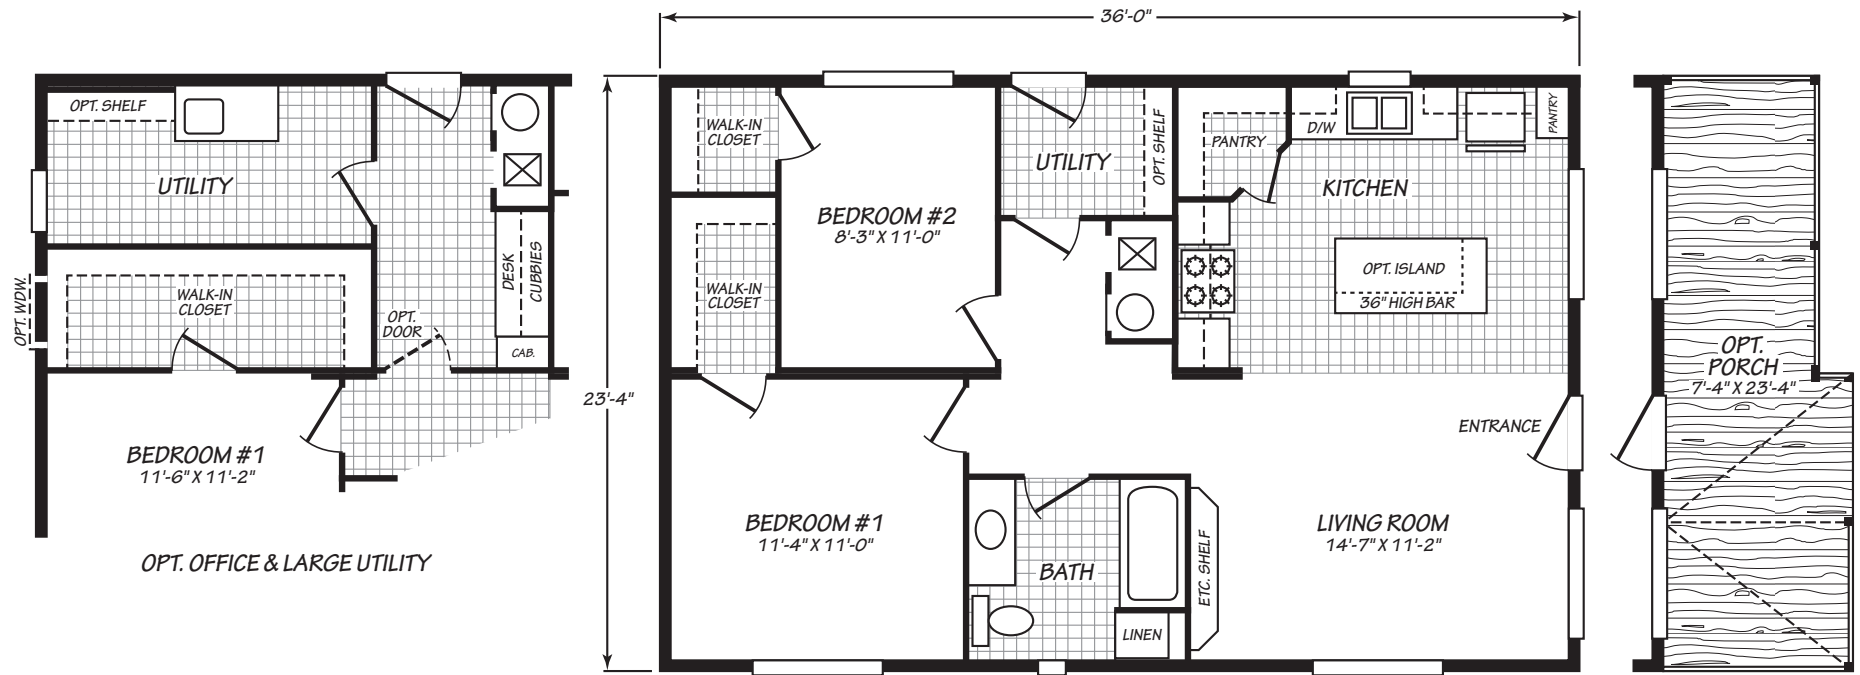

WAVERLY CREST PRESTIGE

24362D
2 bedroom • 1 bathroom • 840 sqft

©2026 CAVCO INDUSTRIES INC. ALL RIGHTS RESERVED. All images are for illustrative purposes only and may include non-standard options. Standard features are subject to change. Contact the retailer or builder for current measurements and features.