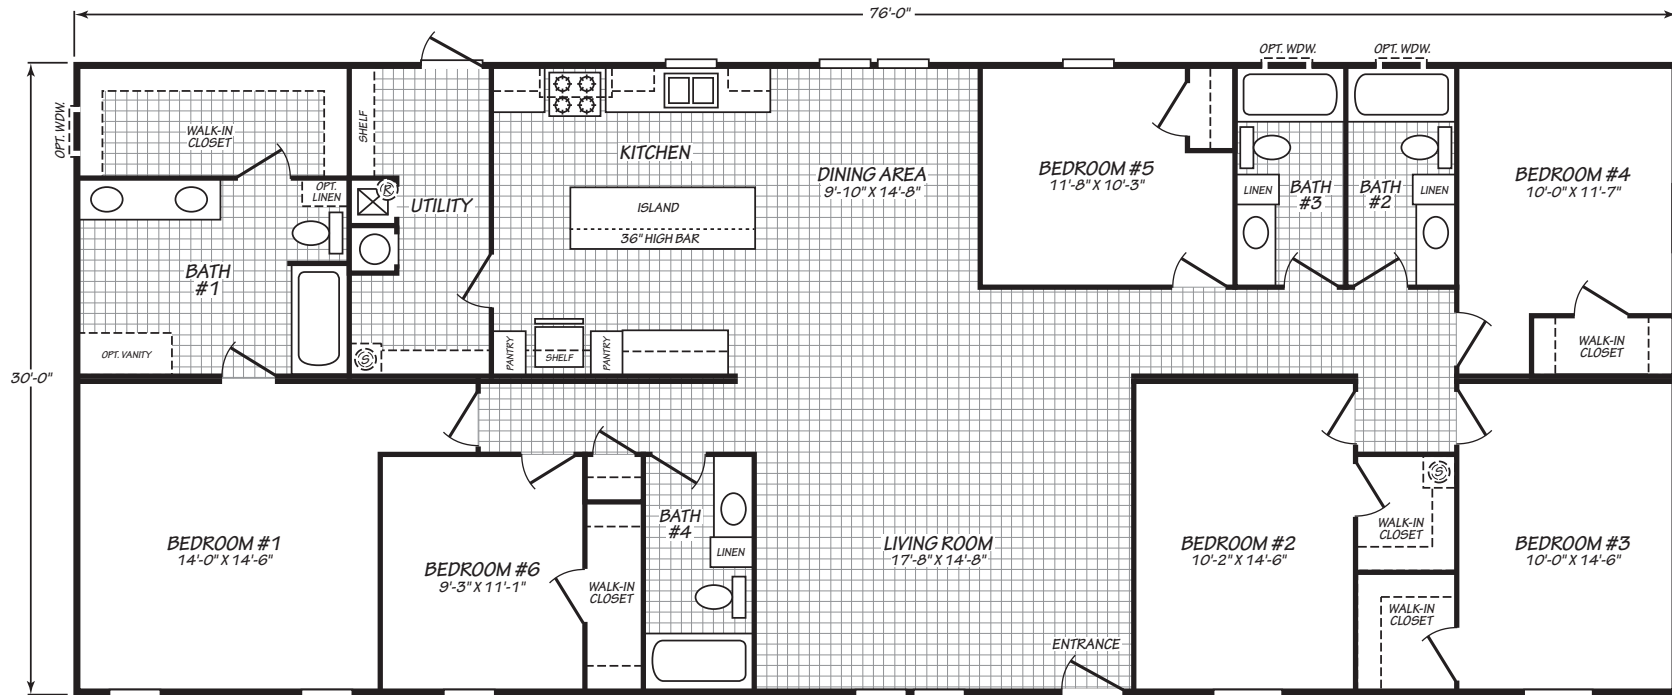

THE SUMMIT

32764P

6 bedroom • 4 bathroom • 2,280 sqft

OPT. SIXTH BEDROOM WITH 4TH BATH

©2026 CAVCO INDUSTRIES INC. ALL RIGHTS RESERVED. All images are for illustrative purposes only and may include non-standard options. Standard features are subject to change. Contact the retailer or builder for current measurements and features.