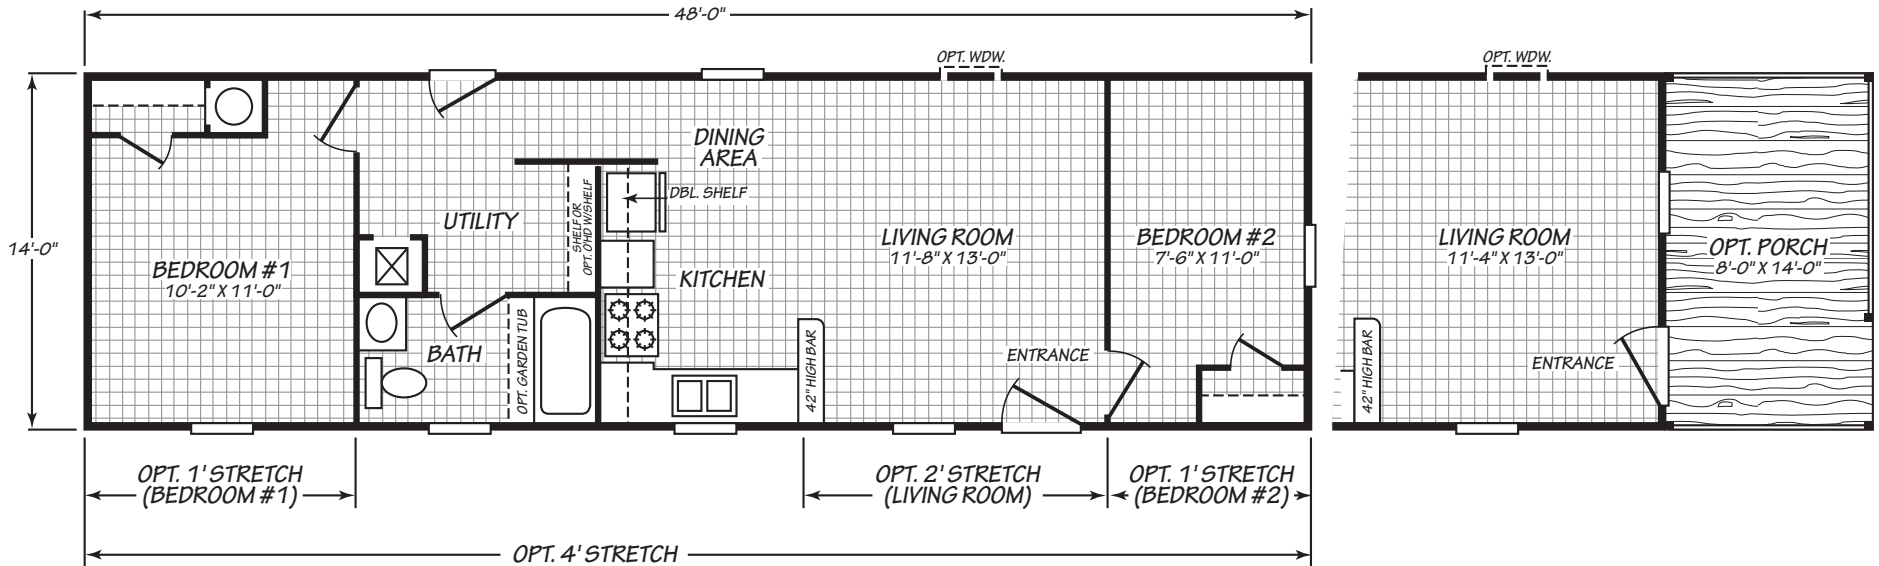

DAKOTA

14482D

2 bedroom • 1 bathroom • 656 sqft

©2026 CAVCO INDUSTRIES INC. ALL RIGHTS RESERVED. All images are for illustrative purposes only and may include non-standard options. Standard features are subject to change. Contact the retailer or builder for current measurements and features.