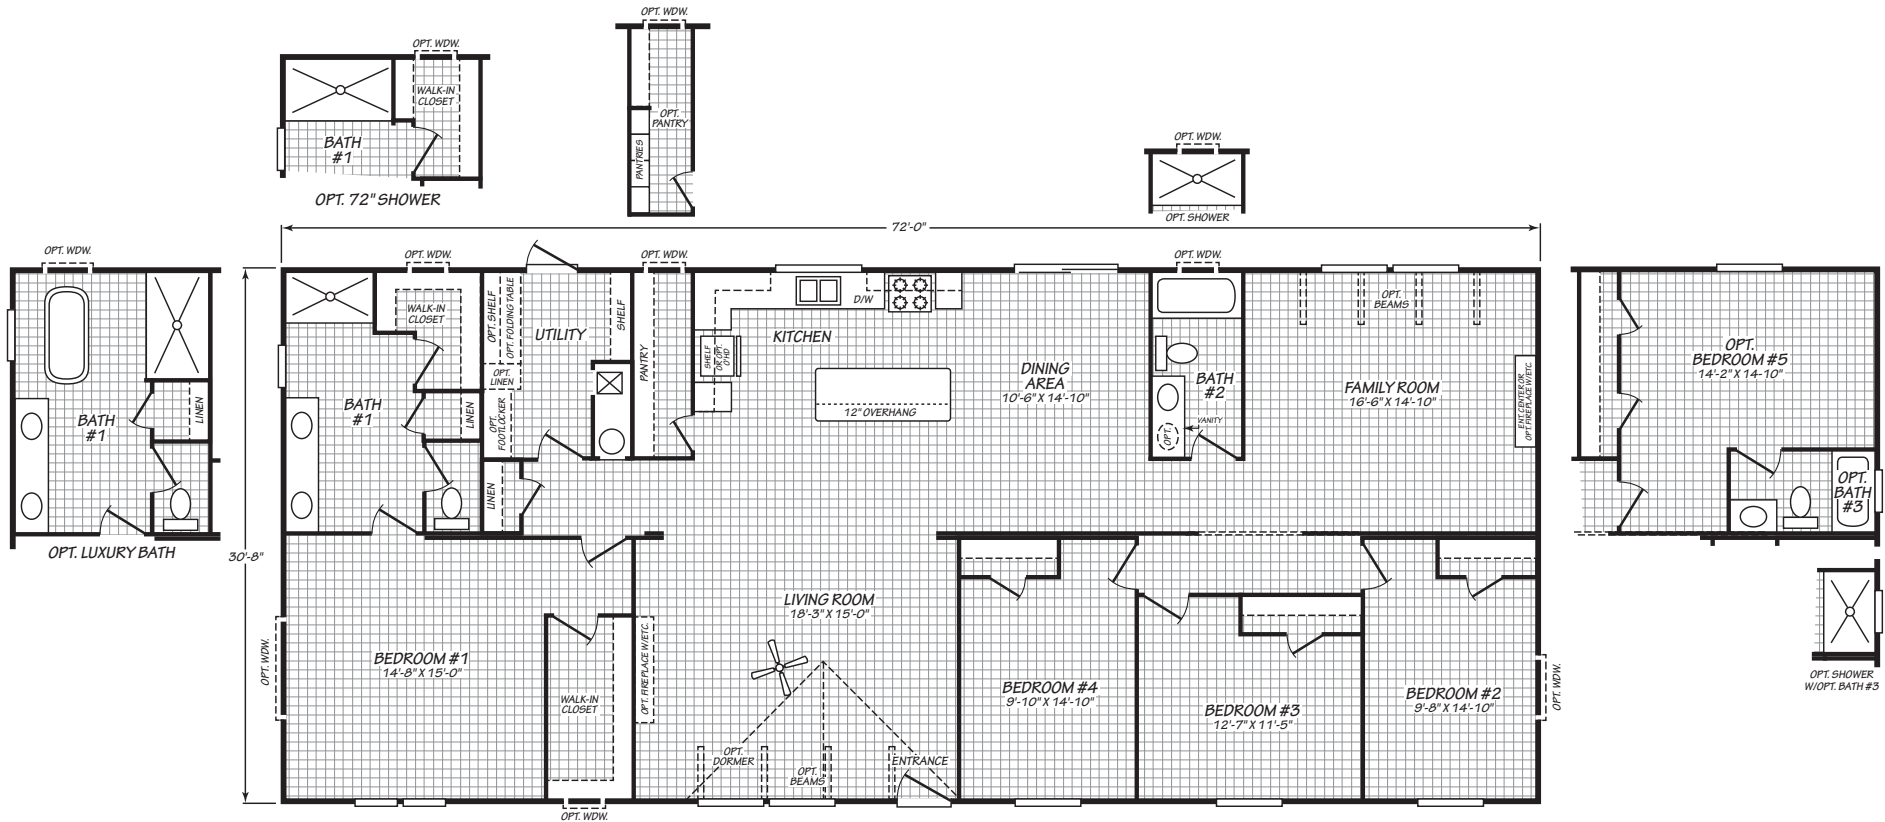

VALU PREMIER

32724G
4 bedroom • 2 bathroom • 2,208 sqft

©2026 CAVCO INDUSTRIES INC. ALL RIGHTS RESERVED. All images are for illustrative purposes only and may include non-standard options. Standard features are subject to change. Contact the retailer or builder for current measurements and features.