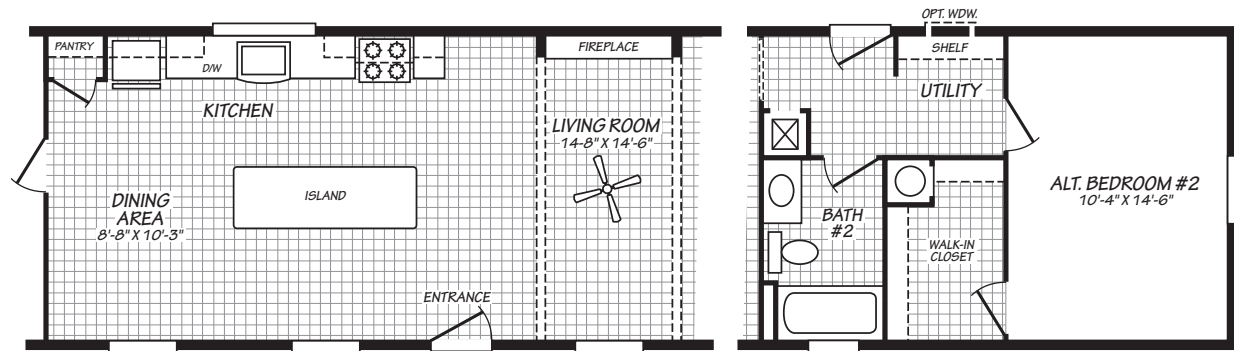

PEGASUS

16763H

3 bedroom • 2 bathroom • 1,128 sqft

ALTERNATE ISLAND PLAN

©2026 CAVCO INDUSTRIES INC. ALL RIGHTS RESERVED. All images are for illustrative purposes only and may include non-standard options. Standard features are subject to change. Contact the retailer or builder for current measurements and features.