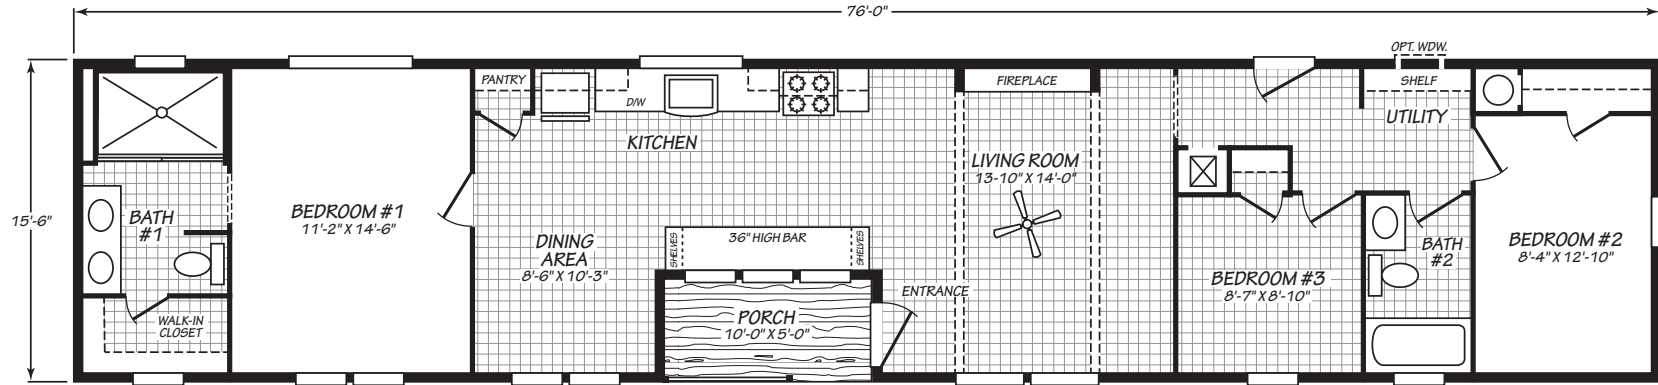

PEGASUS

16763H

3 bedroom • 2 bathroom • 1,128 sqft

ALTERNATE ISLAND PLAN

©2026 CAVCO INDUSTRIES INC. ALL RIGHTS RESERVED. All images are for illustrative purposes only and may include non-standard options. Standard features are subject to change. Contact the retailer or builder for current measurements and features.