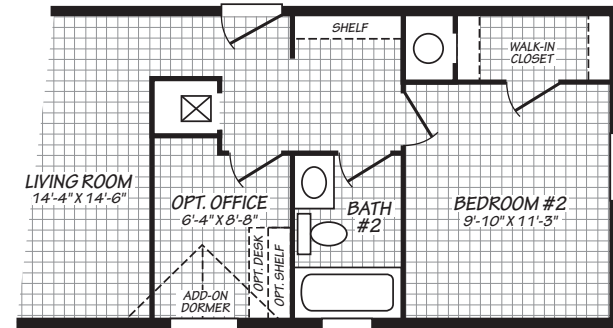

# FLEETWOOD ELITE

16763E

3 bedroom • 2 bathroom • 1,178 sqft

©2025 CAVCO HOMES INC. ALL RIGHTS RESERVED. All images are for illustrative purposes only and may include non-standard options. Standard features are subject to change. Contact the retailer or builder for current measurements and features.