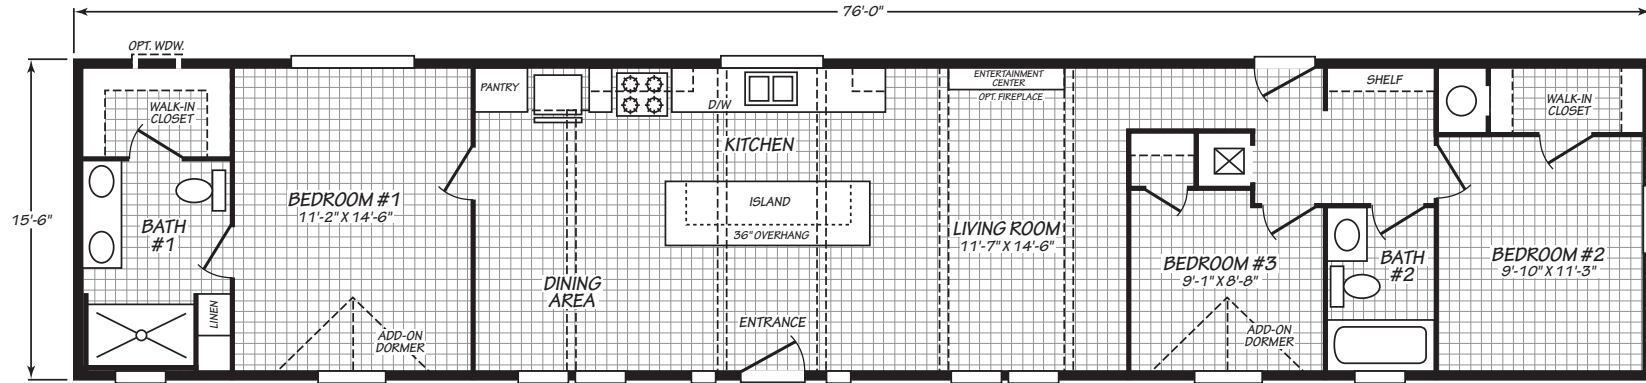

# FLEETWOOD ELITE

16763E

3 bedroom • 2 bathroom • 1,178 sqft

©2025 CAVCO HOMES INC. ALL RIGHTS RESERVED. All images are for illustrative purposes only and may include non-standard options. Standard features are subject to change. Contact the retailer or builder for current measurements and features.