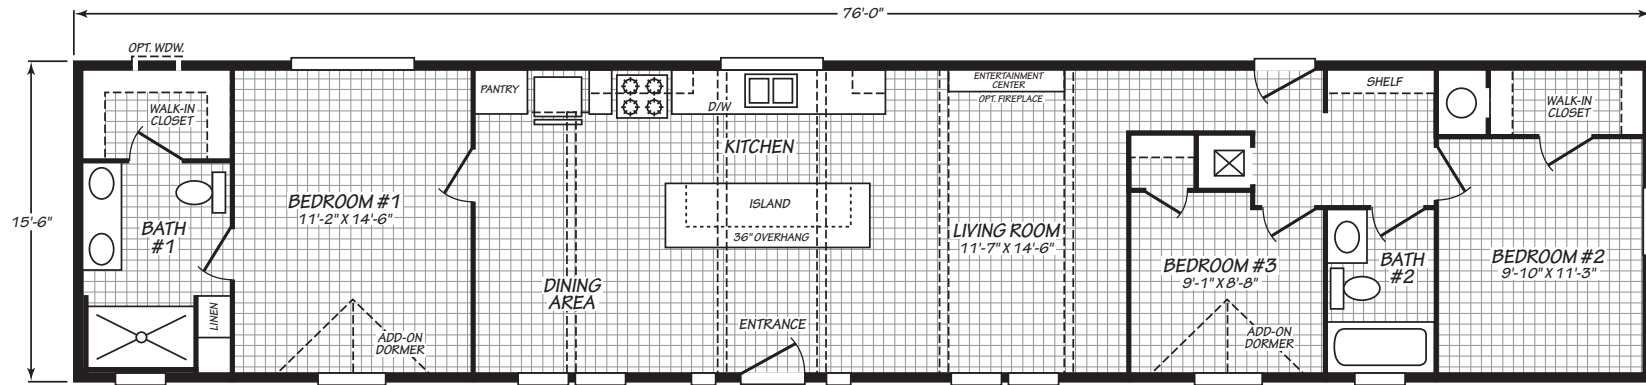

# FLEETWOOD ELITE

16763E

3 bedroom • 2 bathroom • 1,178 sqft

©2026 CAVCO INDUSTRIES INC. ALL RIGHTS RESERVED. All images are for illustrative purposes only and may include non-standard options. Standard features are subject to change. Contact the retailer or builder for current measurements and features.