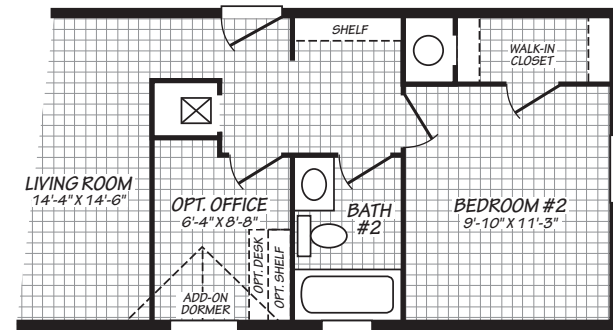

# FLEETWOOD ELITE

16763E

3 bedroom • 2 bathroom • 1,178 sqft

©2026 CAVCO INDUSTRIES INC. ALL RIGHTS RESERVED. All images are for illustrative purposes only and may include non-standard options. Standard features are subject to change. Contact the retailer or builder for current measurements and features.