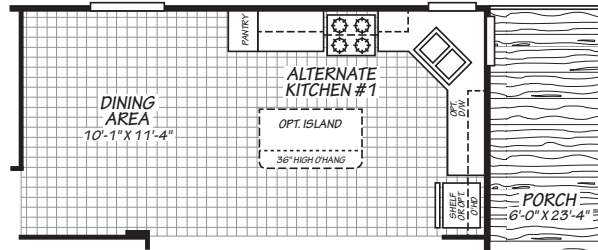

CANYON LAKE

24563P

3 bedroom • 2 bathroom • 1,166 sqft

©2026 CAVCO INDUSTRIES INC. ALL RIGHTS RESERVED. All images are for illustrative purposes only and may include non-standard options. Standard features are subject to change. Contact the retailer or builder for current measurements and features.