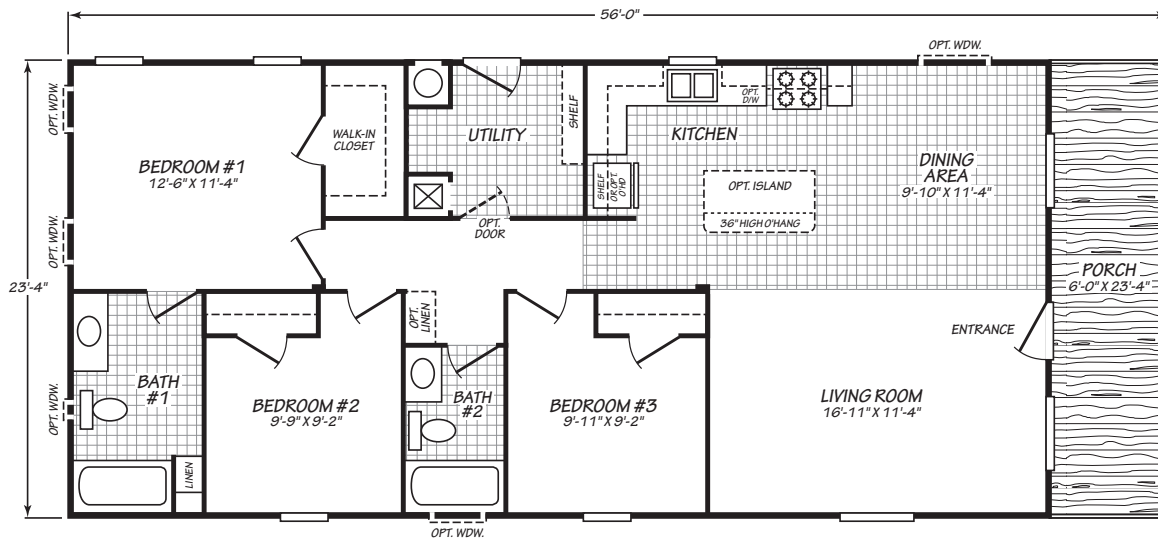

CANYON LAKE

24563P

3 bedroom • 2 bathroom • 1,166 sqft

©2026 CAVCO INDUSTRIES INC. ALL RIGHTS RESERVED. All images are for illustrative purposes only and may include non-standard options. Standard features are subject to change. Contact the retailer or builder for current measurements and features.