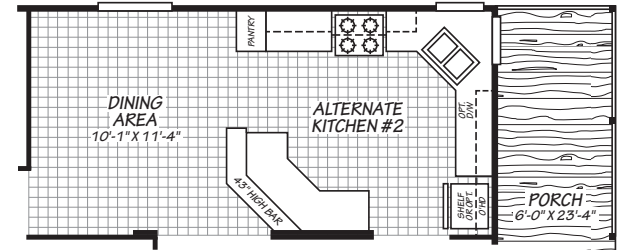

CANYON LAKE

24563P

3 bedroom • 2 bathroom • 1,166 sqft

©2026 CAVCO INDUSTRIES INC. ALL RIGHTS RESERVED. All images are for illustrative purposes only and may include non-standard options. Standard features are subject to change. Contact the retailer or builder for current measurements and features.