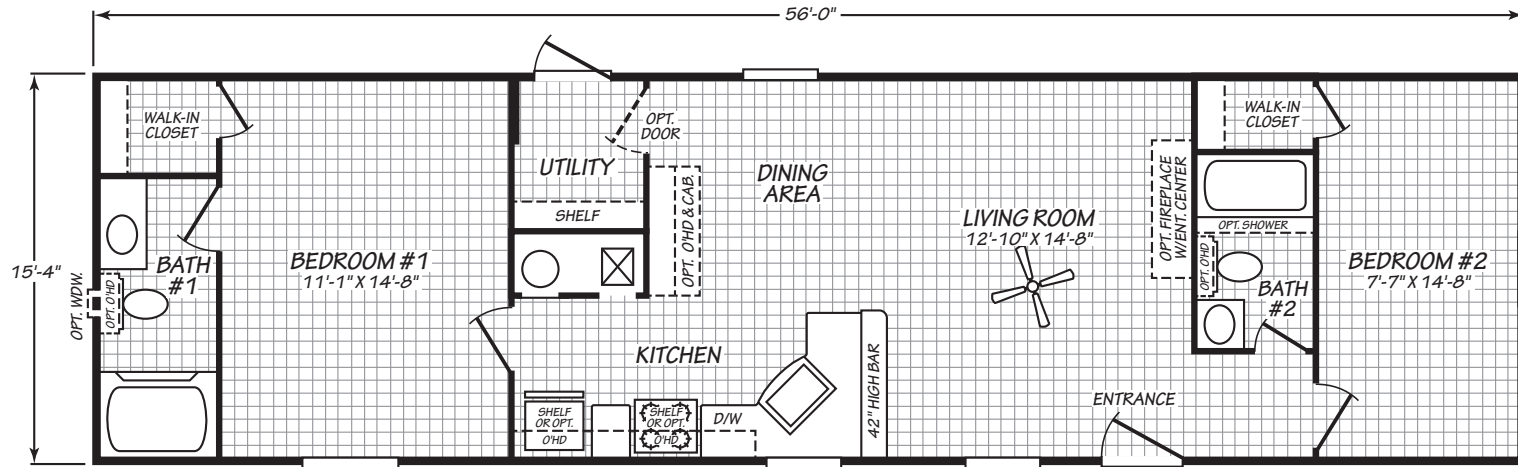

CANYON LAKE

16562C

2 bedroom • 2 bathroom • 858 sqft

©2026 CAVCO INDUSTRIES INC. ALL RIGHTS RESERVED. All images are for illustrative purposes only and may include non-standard options. Standard features are subject to change. Contact the retailer or builder for current measurements and features.