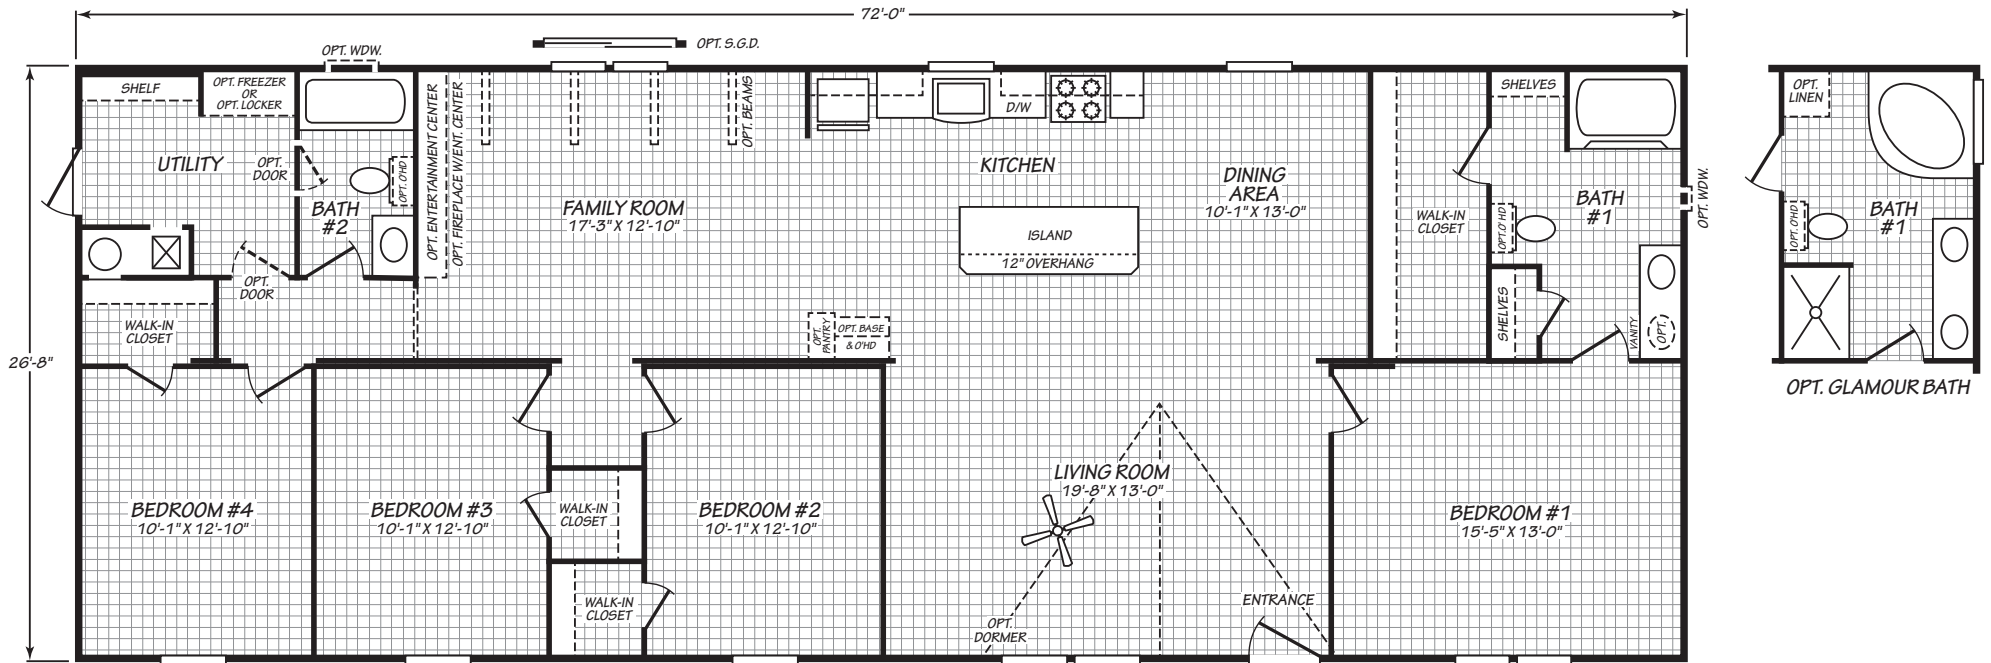

ALAMO LITE

28724T
4 bedroom • 2 bathroom • 1,920 sqft

©2026 CAVCO INDUSTRIES INC. ALL RIGHTS RESERVED. All images are for illustrative purposes only and may include non-standard options. Standard features are subject to change. Contact the retailer or builder for current measurements and features.