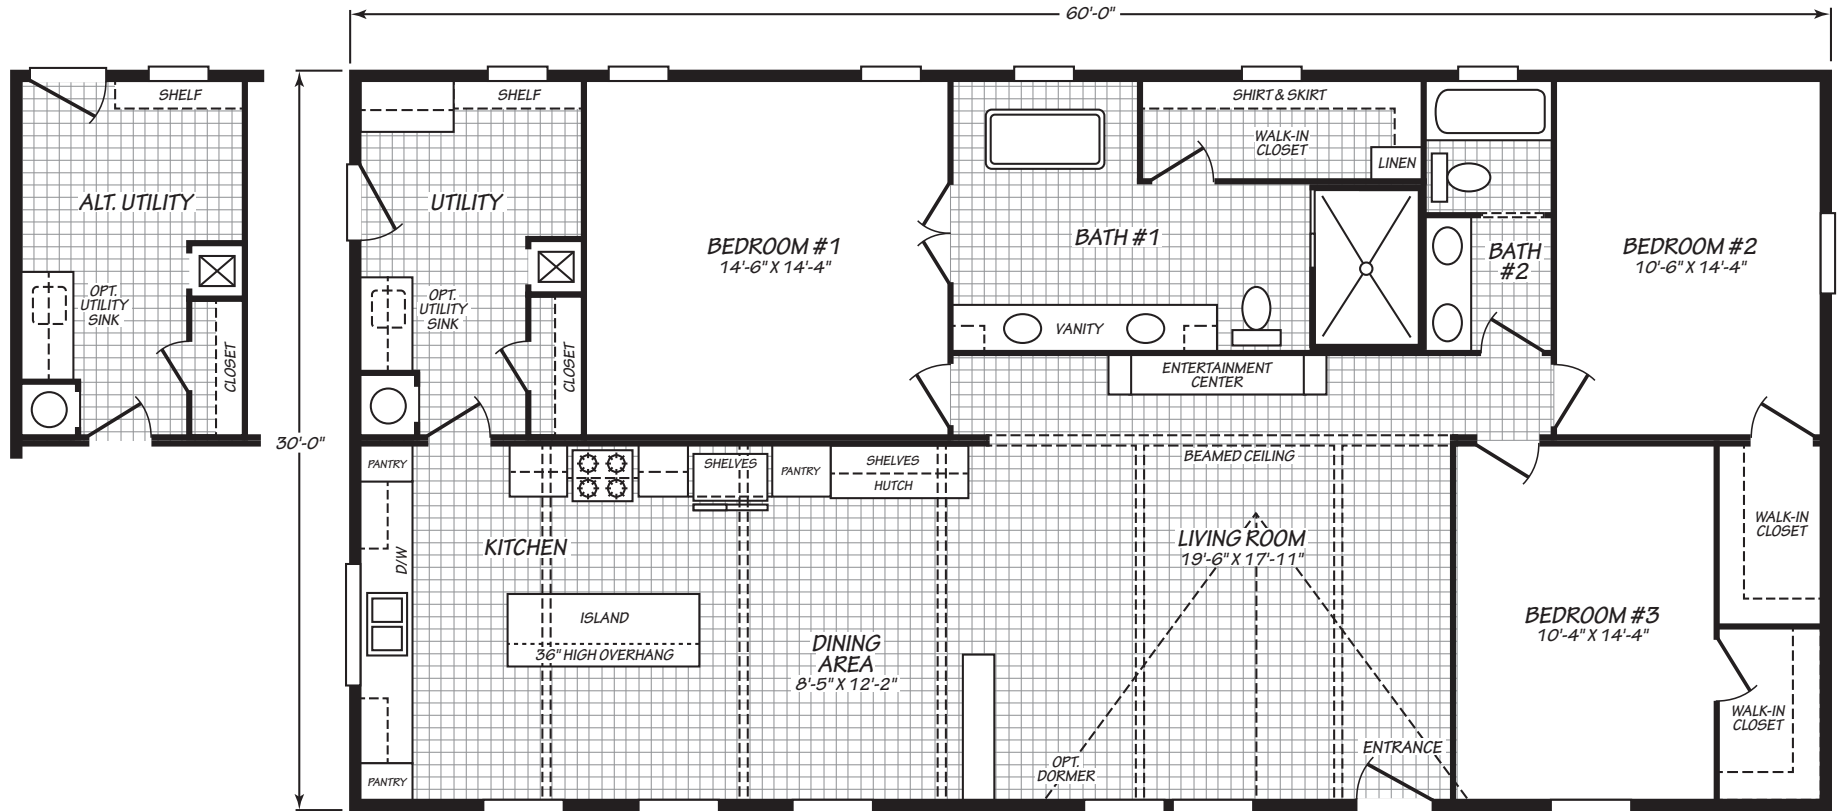

FLEETWOOD ELITE

32603X

3 bedroom • 2 bathroom • 1,800 sqft

©2026 CAVCO INDUSTRIES INC. ALL RIGHTS RESERVED. All images are for illustrative purposes only and may include non-standard options. Standard features are subject to change. Contact the retailer or builder for current measurements and features.