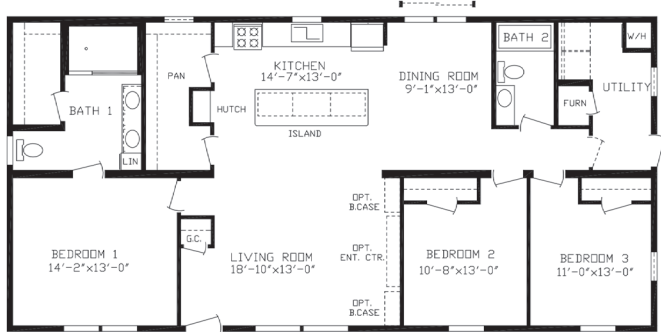

EZ
SET

2024 28/32 WIDE MULTI-SECTION MODULAR HOMES

Friendship[™]
HOMES
friendshiphomesmn.com

**EZ
SET**

2024 28/32 WIDE MODULAR HOMES

RUBY

142068KZEZ

28' x 40' | 1088 SQ FT | **3** BED | **2** BATH

ONYX

142074KZEZ

28' x 40' w/8' porch | 1100 SQ FT | **3** BED | **2** BATH

RUBY XL

142094KZEZ

28' x 44' w/8' porch | 1210 SQ FT | **3** BED | **2** BATH

ABERDEEN

142088KZEZ

28' x 56' | 1540 SQ FT | **3 BED** | **2 BATH**

ABERDEEN XL

142089KZEZ

28' x 60' | 1650 SQ FT | **3 BED** | **2 BATH**

ULTRA

142084KZEZ

28' x 76' | 2090 SQ FT | **4 BED** | **2 BATH**

image is an artistic rendering only;
actual kitchen may differ from rendering

Baths

- Framed Mirror 20"x 30" Above Bath Sinks Standard
- Shower & Tub Configuration (Varies Per Plan)
- Pop-Up Drains on Bath Sinks w/Overflows
- Power Exhaust Fan w/Light in Master Bath
- Chrome Towel Bar & Paper Holders in All Baths
- Drawer Bank in Most Master Bath Lavs
- Porcelain Lavs
- Furniture Style Bath Lav in Bath 1 (Varies Per Plan)