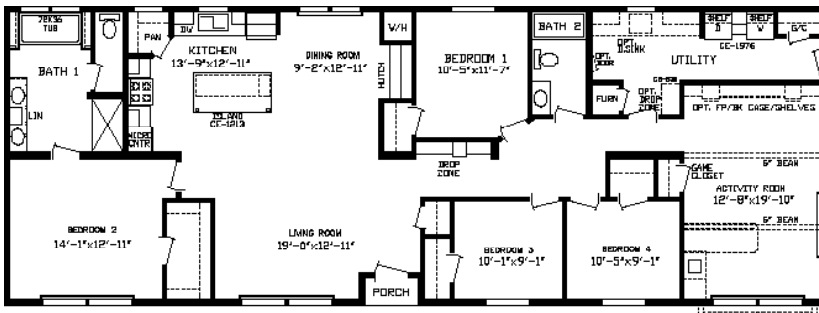

ONYX

142074KZEZ

28' x 40' w/8' porch | 1100 SQ FT | **3** BED | **2** BATH

RUBY XL

142094KZEZ

28' x 44' w/8' porch | 1210 SQ FT | **3** BED | **2** BATH

ABERDEEN

142088KZEZ

28' x 56' | 1540 SQ FT | **3 BED** | **2 BATH**

ABERDEEN XL

142089KZEZ

28' x 60' | 1650 SQ FT | **3 BED** | **2 BATH**

ULTRA

142084KZEZ

28' x 76' | 2090 SQ FT | **4 BED** | **2 BATH**

image is an artistic rendering only;
actual kitchen may differ from rendering

Baths

- Framed Mirror 20"x 30" Above Bath Sinks Standard
- Shower & Tub Configuration (Varies Per Plan)
- Pop-Up Drains on Bath Sinks w/Overflows
- Power Exhaust Fan w/Light in Master Bath
- Chrome Towel Bar & Paper Holders in All Baths
- Drawer Bank in Most Master Bath Lavs
- Porcelain Lavs
- Furniture Style Bath Lav in Bath 1 (Varies Per Plan)