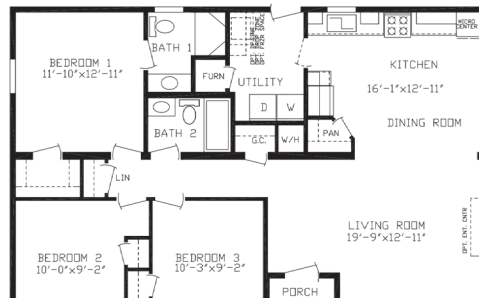

ONYX

142074KZEZ

28' x 40' w/8' porch | 1100 SQ FT | **3** BED | **2** BATH

RUBY XL

142094KZEZ

28' x 44' w/8' porch | 1210 SQ FT | **3** BED | **2** BATH

ABERDEEN

142088KZEZ

28' x 56' | 1540 SQ FT | **3 BED** | **2 BATH**

ABERDEEN XL

142089KZEZ

28' x 60' | 1650 SQ FT | **3 BED** | **2 BATH**

ULTRA

142084KZEZ

28' x 76' | 2090 SQ FT | **4 BED** | **2 BATH**

image is an artistic rendering only;
actual kitchen may differ from rendering

Baths

- Framed Mirror 20"x 30" Above Bath Sinks Standard
- Shower & Tub Configuration (Varies Per Plan)
- Pop-Up Drains on Bath Sinks w/Overflows
- Power Exhaust Fan w/Light in Master Bath
- Chrome Towel Bar & Paper Holders in All Baths
- Drawer Bank in Most Master Bath Lavs
- Porcelain Lavs
- Furniture Style Bath Lav in Bath 1 (Varies Per Plan)