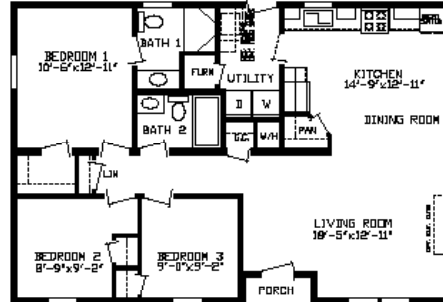

EZ
SET

2024 28/32 WIDE MULTI-SECTION MODULAR HOMES

Friendship[™]
HOMES
friendshiphomesmn.com

**EZ
SET**

2024 28/32 WIDE MODULAR HOMES

RUBY

142068KZEZ

28' x 40' | 1088 SQ FT | **3** BED | **2** BATH

ONYX

142074KZEZ

28' x 40' w/8' porch | 1100 SQ FT | **3** BED | **2** BATH

RUBY XL

142094KZEZ

28' x 44' w/8' porch | 1210 SQ FT | **3** BED | **2** BATH

ABERDEEN

142088KZEZ

28' x 56' | 1540 SQ FT | **3 BED** | **2 BATH**

ABERDEEN XL

142089KZEZ

28' x 60' | 1650 SQ FT | **3 BED** | **2 BATH**

ULTRA

142084KZEZ

28' x 76' | 2090 SQ FT | **4 BED** | **2 BATH**

image is an artistic rendering only;
actual kitchen may differ from rendering

Baths

- Framed Mirror 20"x 30" Above Bath Sinks Standard
- Shower & Tub Configuration (Varies Per Plan)
- Pop-Up Drains on Bath Sinks w/Overflows
- Power Exhaust Fan w/Light in Master Bath
- Chrome Towel Bar & Paper Holders in All Baths
- Drawer Bank in Most Master Bath Lavs
- Porcelain Lavs
- Furniture Style Bath Lav in Bath 1 (Varies Per Plan)