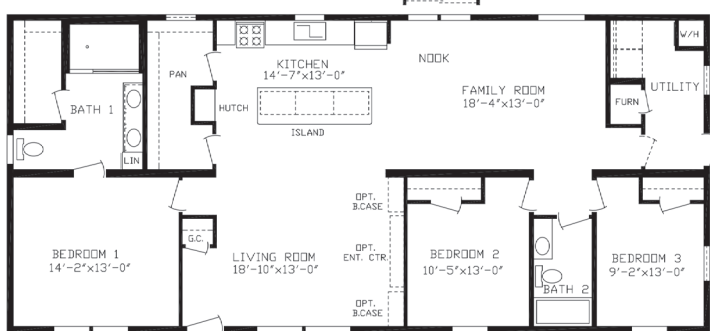

EZ
SET

2024 28/32 WIDE MULTI-SECTION MODULAR HOMES

Friendship[™]
HOMES
friendshiphomesmn.com

**EZ
SET**

2024 28/32 WIDE MODULAR HOMES

RUBY

142068KZEZ

28' x 40' | 1088 SQ FT | **3** BED | **2** BATH

ONYX

142074KZEZ

28' x 40' w/8' porch | 1100 SQ FT | **3** BED | **2** BATH

RUBY XL

142094KZEZ

28' x 44' w/8' porch | 1210 SQ FT | **3** BED | **2** BATH

ABERDEEN

142088KZEZ

28' x 56' | 1540 SQ FT | **3 BED** | **2 BATH**

ABERDEEN XL

142089KZEZ

28' x 60' | 1650 SQ FT | **3 BED** | **2 BATH**

ULTRA

142084KZEZ

28' x 76' | 2090 SQ FT | **4 BED** | **2 BATH**

image is an artistic rendering only;
actual kitchen may differ from rendering

Baths

- Framed Mirror 20"x 30" Above Bath Sinks Standard
- Shower & Tub Configuration (Varies Per Plan)
- Pop-Up Drains on Bath Sinks w/Overflows
- Power Exhaust Fan w/Light in Master Bath
- Chrome Towel Bar & Paper Holders in All Baths
- Drawer Bank in Most Master Bath Lavs
- Porcelain Lavs
- Furniture Style Bath Lav in Bath 1 (Varies Per Plan)