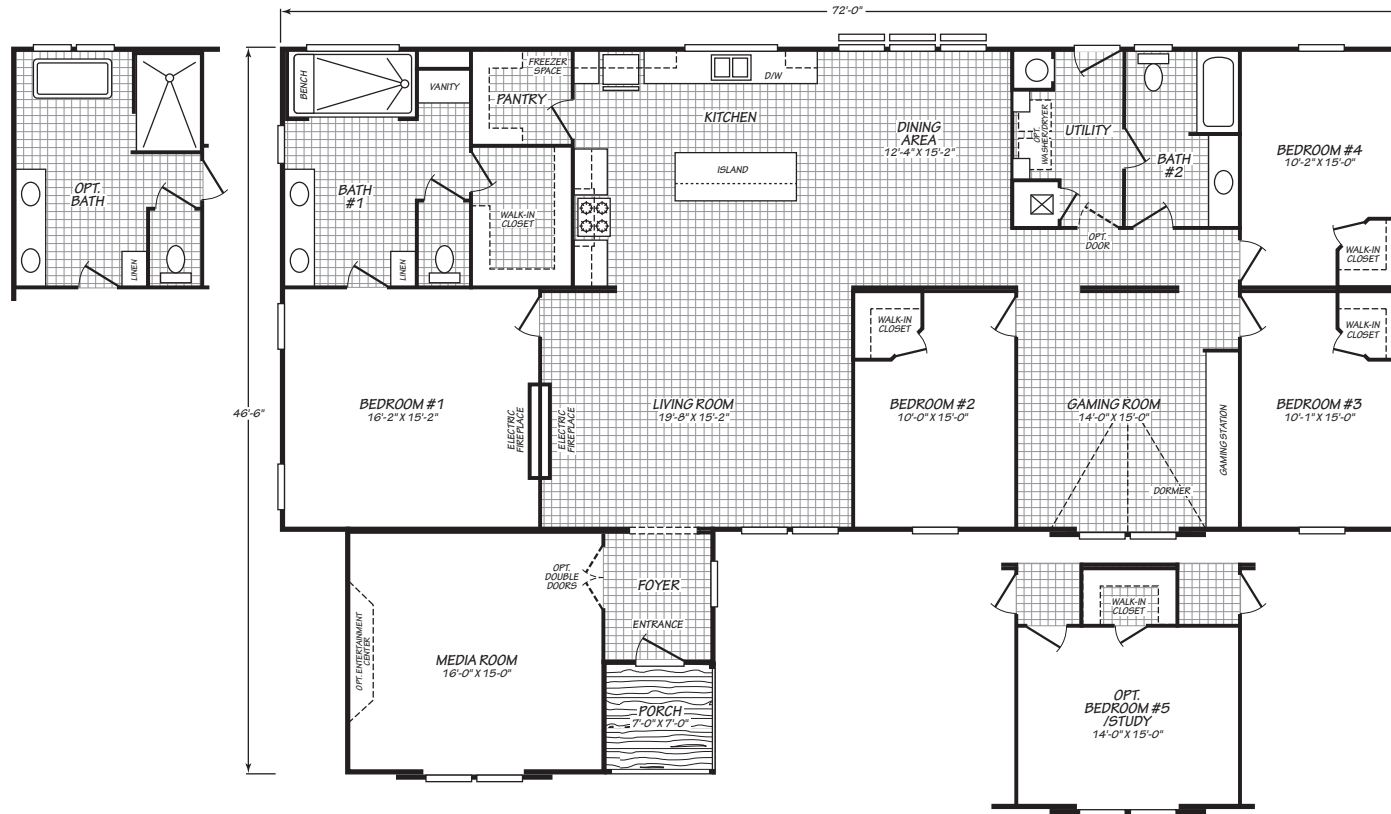

LUXE HAVEN

47724A

4 bedroom • 2 bathroom • 2,550 sqft

©2026 CAVCO INDUSTRIES INC. ALL RIGHTS RESERVED. All images are for illustrative purposes only and may include non-standard options. Standard features are subject to change. Contact the retailer or builder for current measurements and features.