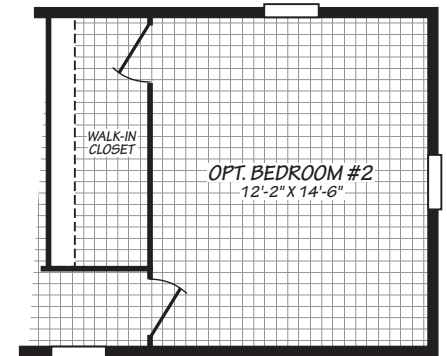

FLEETWOOD ELITE

16763K

3 bedroom • 2 bathroom • 1,185 sqft

©2025 CAVCO HOMES INC. ALL RIGHTS RESERVED. All images are for illustrative purposes only and may include non-standard options. Standard features are subject to change. Contact the retailer or builder for current measurements and features.