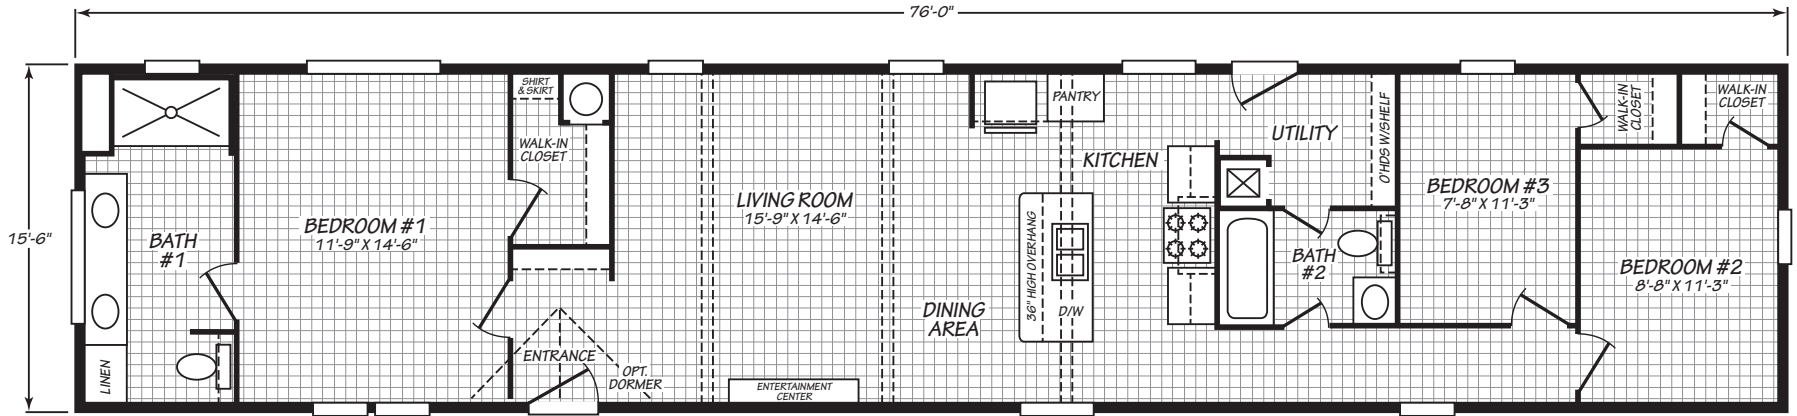

FLEETWOOD ELITE

16763K

3 bedroom • 2 bathroom • 1,185 sqft

©2025 CAVCO HOMES INC. ALL RIGHTS RESERVED. All images are for illustrative purposes only and may include non-standard options. Standard features are subject to change. Contact the retailer or builder for current measurements and features.