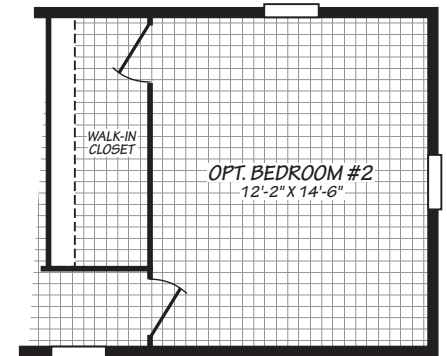

FLEETWOOD ELITE

16763K

3 bedroom • 2 bathroom • 1,185 sqft

©2026 CAVCO INDUSTRIES INC. ALL RIGHTS RESERVED. All images are for illustrative purposes only and may include non-standard options. Standard features are subject to change. Contact the retailer or builder for current measurements and features.