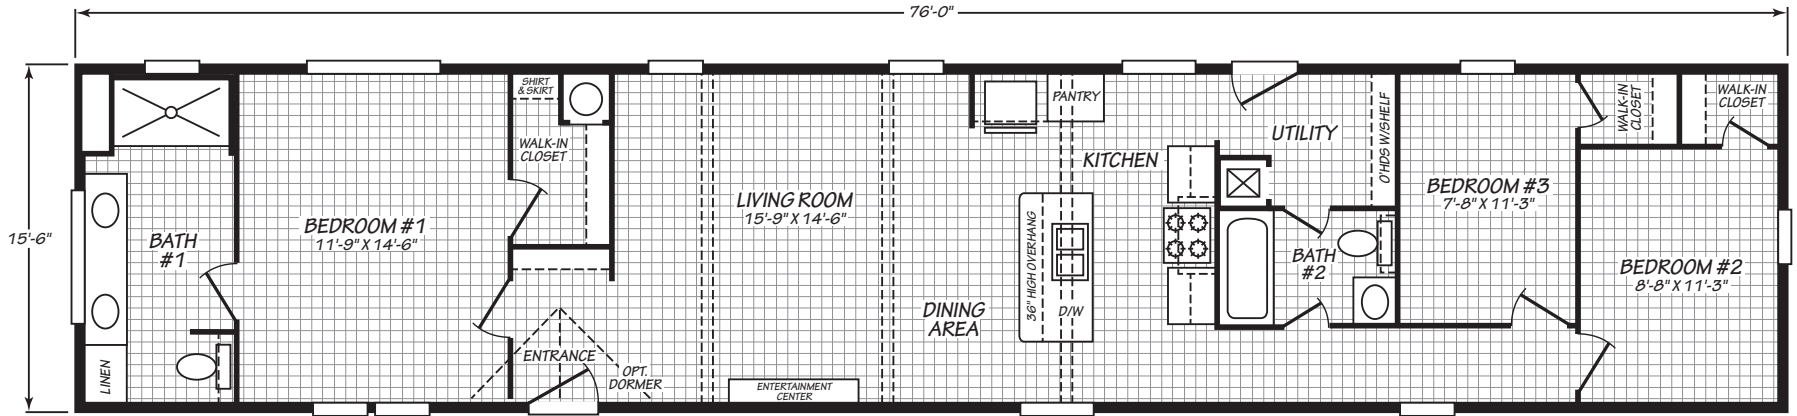

FLEETWOOD ELITE

16763K

3 bedroom • 2 bathroom • 1,185 sqft

©2026 CAVCO INDUSTRIES INC. ALL RIGHTS RESERVED. All images are for illustrative purposes only and may include non-standard options. Standard features are subject to change. Contact the retailer or builder for current measurements and features.