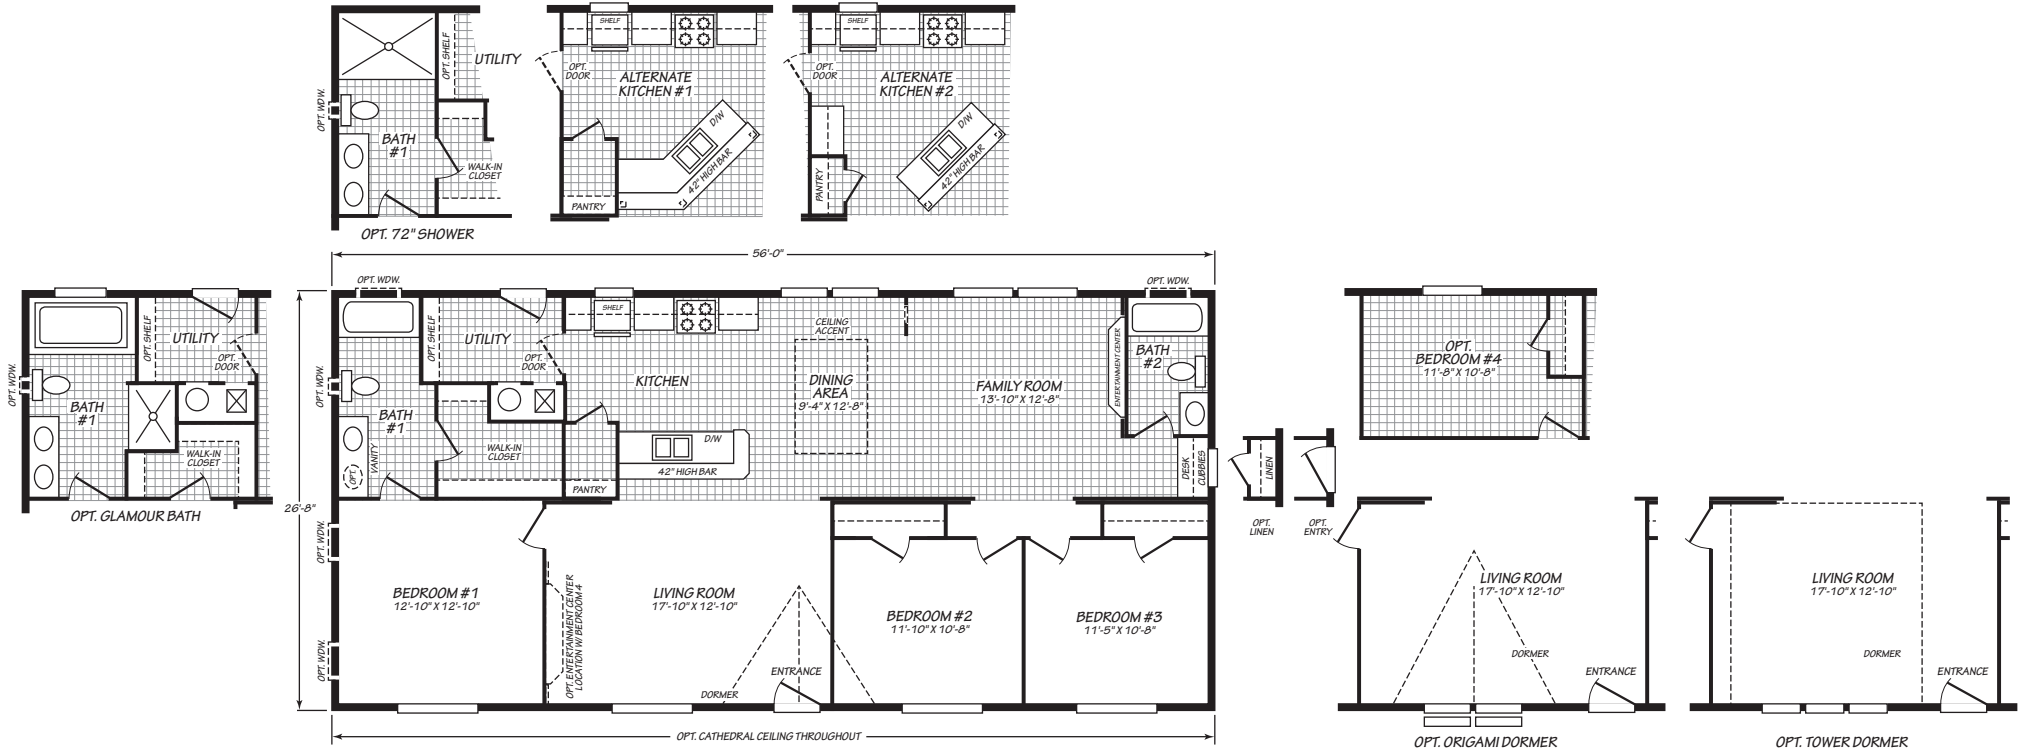

WAVERLY CREST PRESTIGE

28563E
3 bedroom • 2 bathroom • 1,493 sqft

©2026 CAVCO INDUSTRIES INC. ALL RIGHTS RESERVED. All images are for illustrative purposes only and may include non-standard options. Standard features are subject to change. Contact the retailer or builder for current measurements and features.