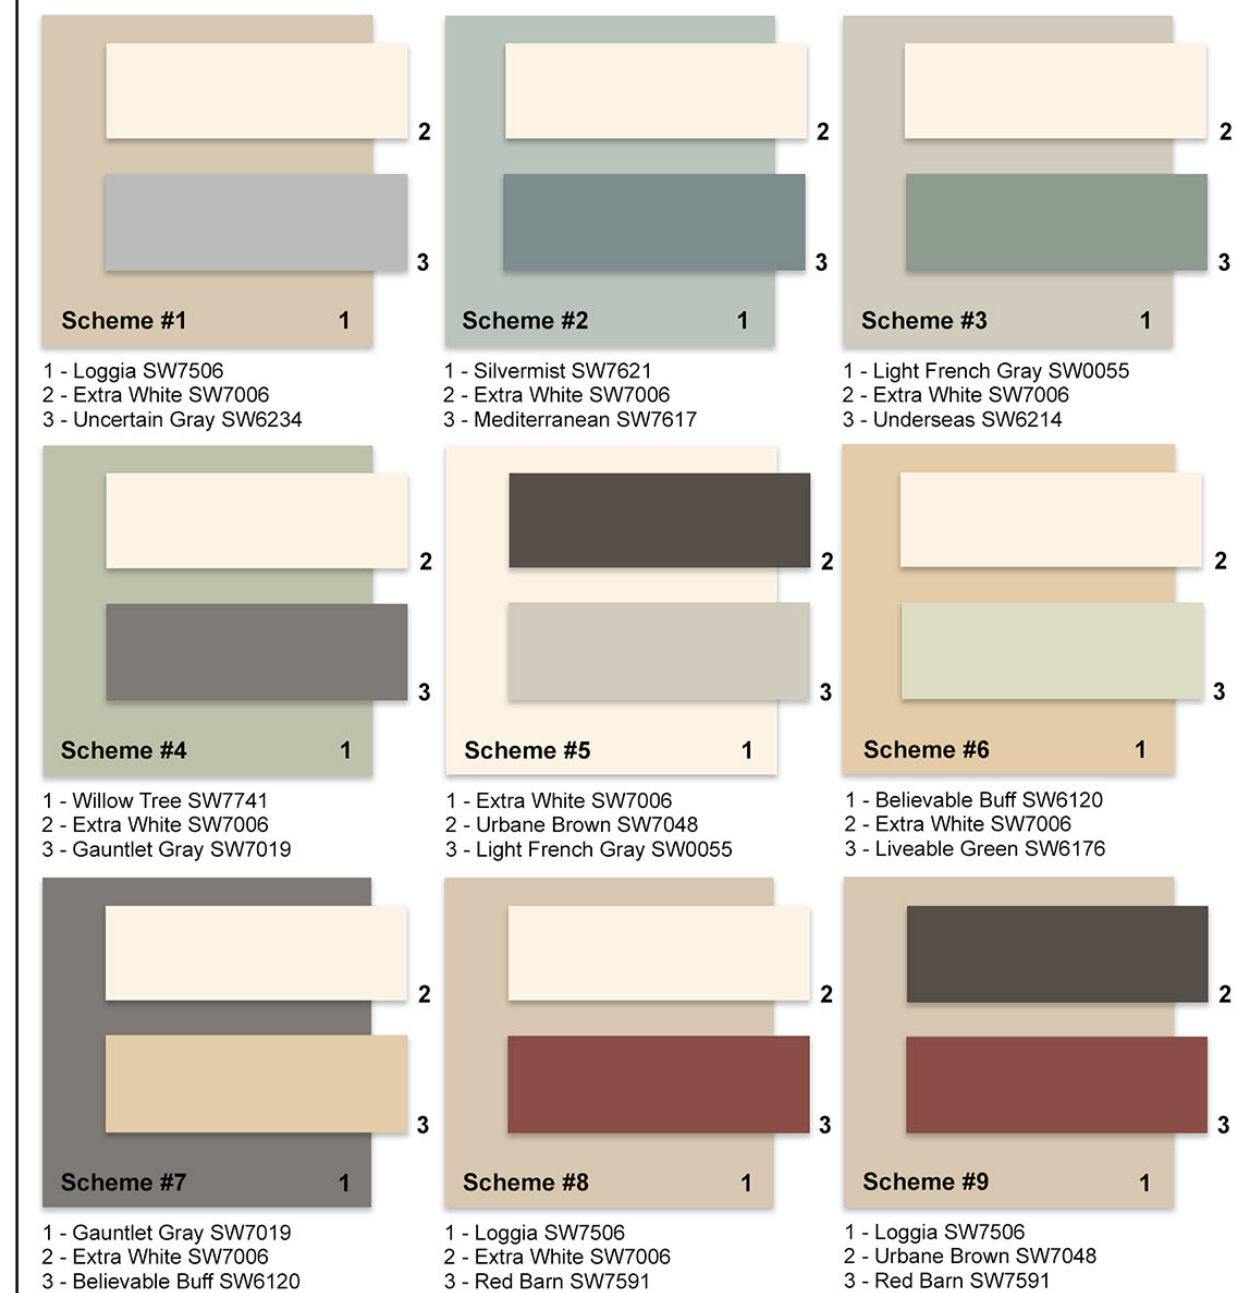

WALL PANELS

INTERIOR FINISHES

PAINTS

MOSAIC TILE

SHOWER WALLS

EXTERIOR FINISHES

VINYL SIDING

SHUTTERS

EXTERIOR PAINT OPTIONS

1 - Body / 2 - Trim / 3 - Accent

LAMINATE COUNTER TOPS

RESILIENT FLOORING