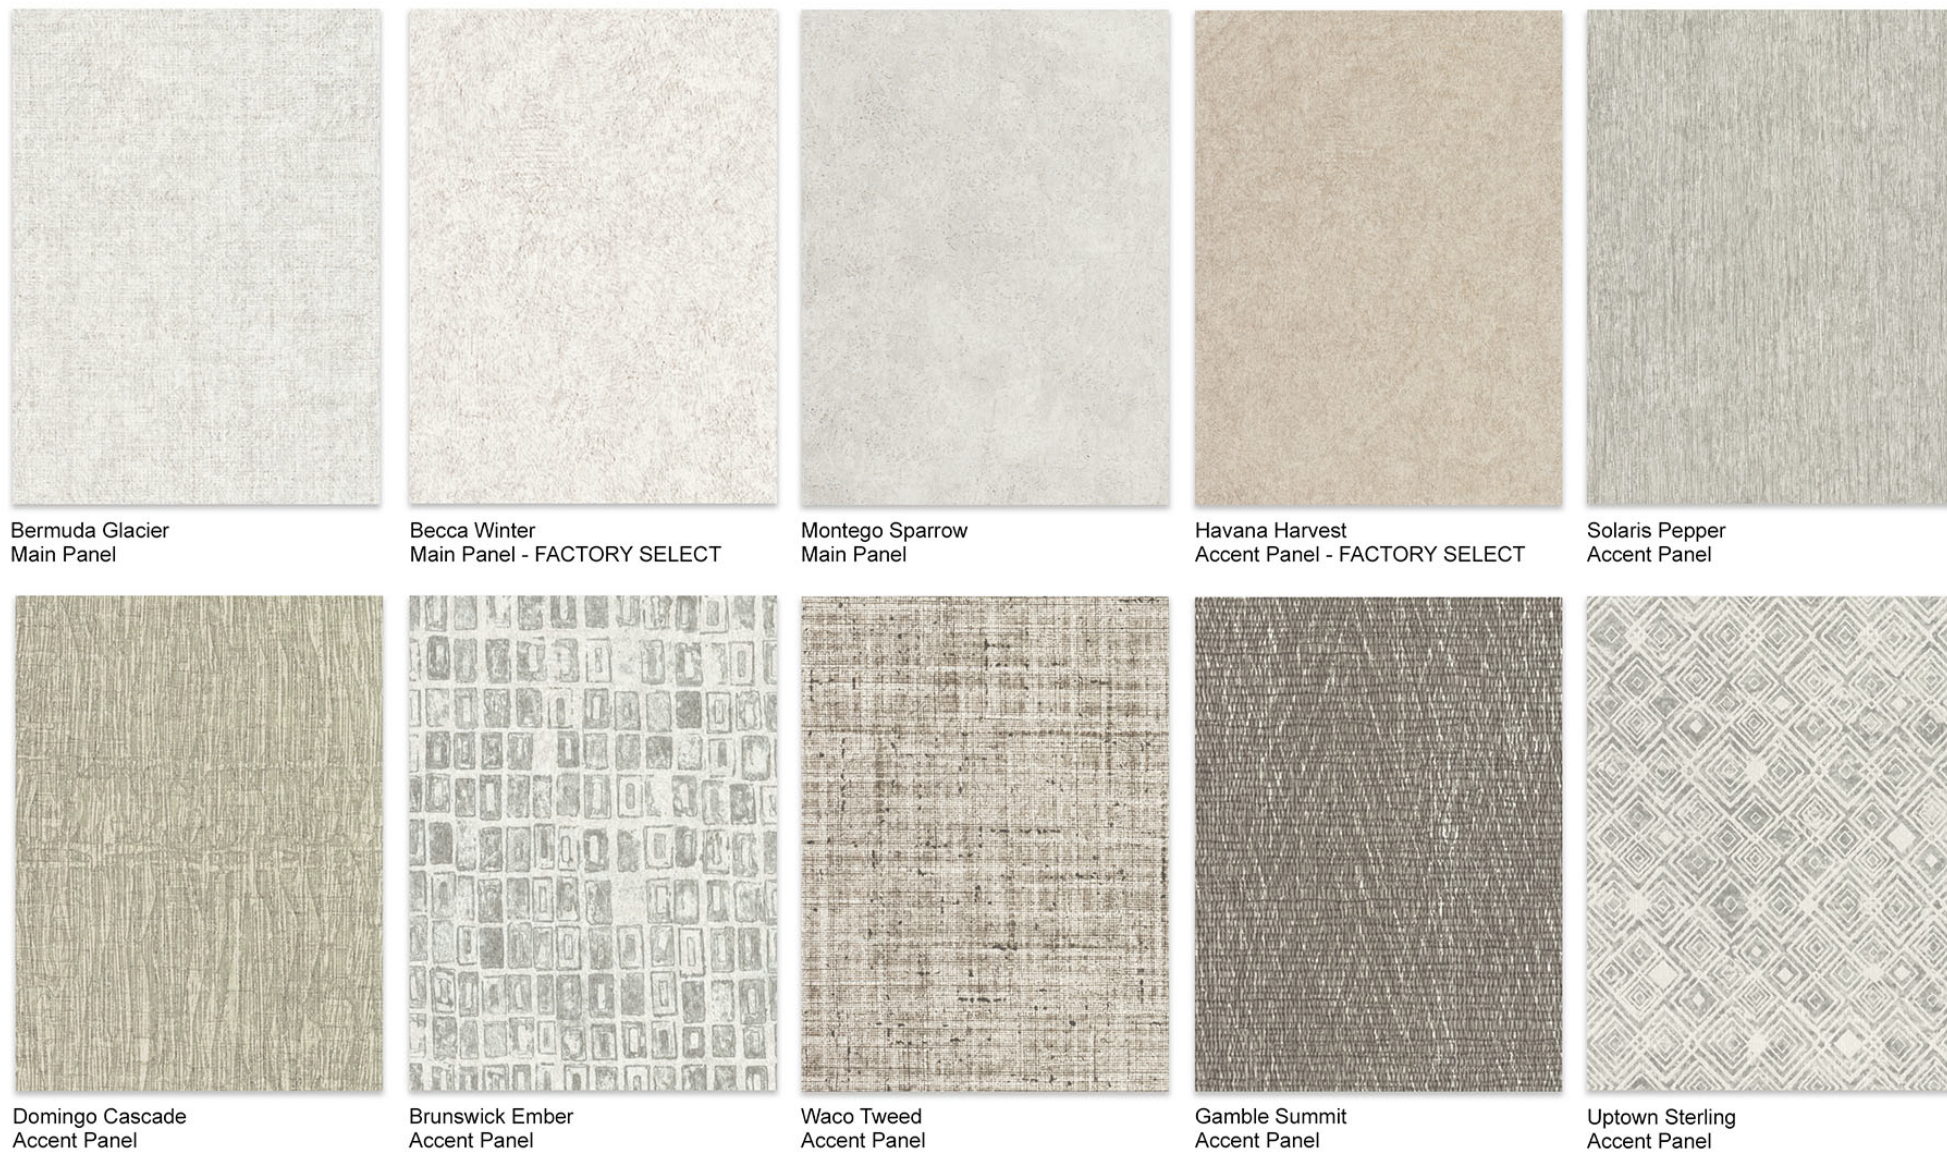

WALL PANELS

INTERIOR FINISHES

PAINTS

MOSAIC TILE

SHOWER WALLS

EXTERIOR FINISHES

VINYL SIDING

SHUTTERS

EXTERIOR PAINT OPTIONS

1 - Body / 2 - Trim / 3 - Accent

LAMINATE COUNTER TOPS

RESILIENT FLOORING