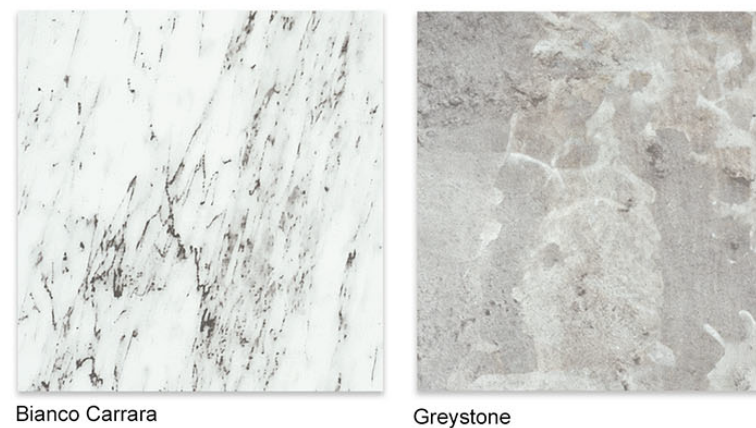

WALL PANELS

INTERIOR FINISHES

PAINTS

MOSAIC TILE

SHOWER WALLS

EXTERIOR FINISHES

VINYL SIDING

SHUTTERS

EXTERIOR PAINT OPTIONS

1 - Body / 2 - Trim / 3 - Accent

LAMINATE COUNTER TOPS

RESILIENT FLOORING