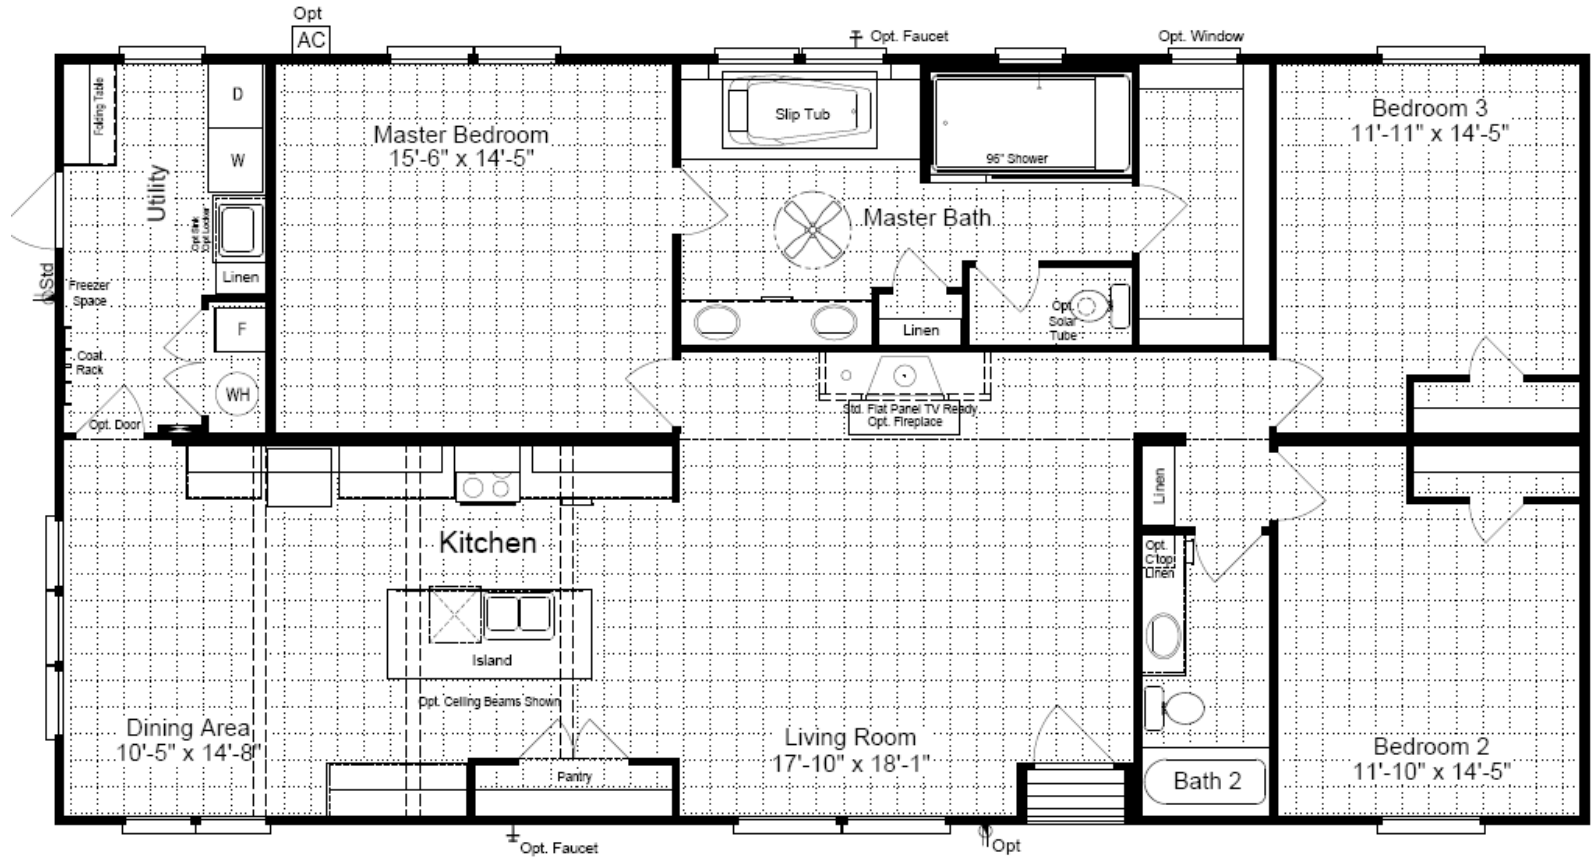

The Palladium 60

30' wide

Can also be built in Modular Code

Model KH30603D
3 Bedroom, 2 Bath
1,800 sq. ft.

330 Ft. Worth, TX. 8-23

- 8 1/2' Flat Ceilings Throughout
- Dual Pane Windows
- 96" Master Shower
- Huge Master Closet
- Double Door at Pantry
- Recessed Entry
- 5 Windows in Dining Room
- Large Island in Kitchen