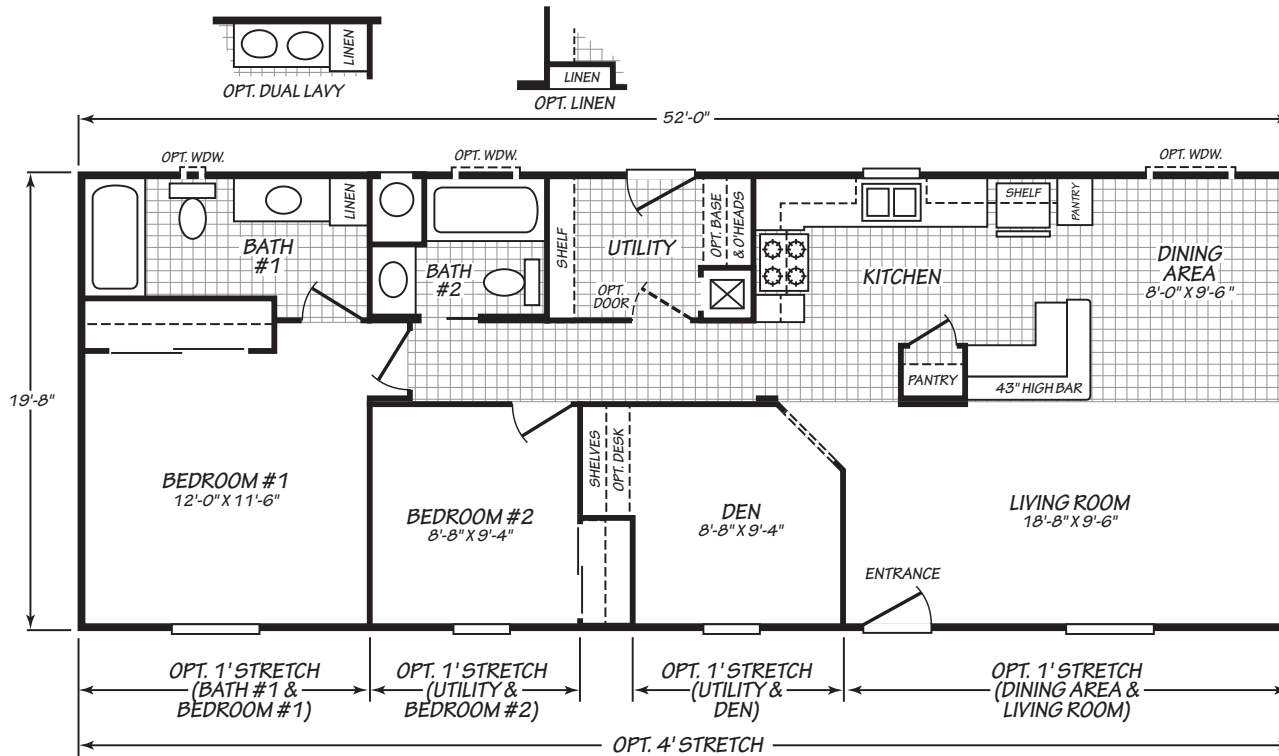

CANYON LAKE

20522F

2 bedroom • 2 bathroom • 1,022 sqft

©2026 CAVCO INDUSTRIES INC. ALL RIGHTS RESERVED. All images are for illustrative purposes only and may include non-standard options. Standard features are subject to change. Contact the retailer or builder for current measurements and features.