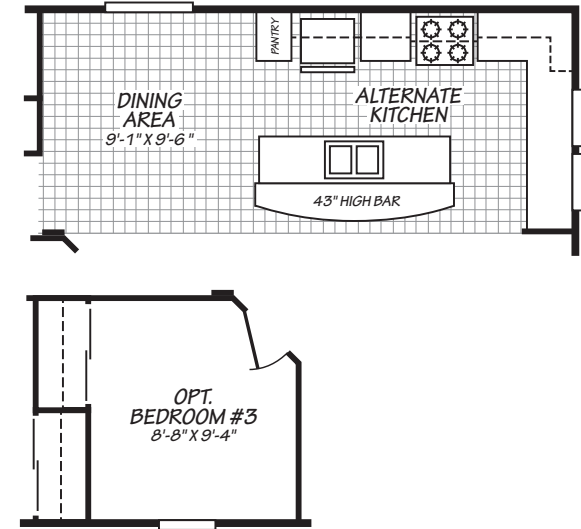

CANYON LAKE

20522F

2 bedroom • 2 bathroom • 1,022 sqft

©2026 CAVCO INDUSTRIES INC. ALL RIGHTS RESERVED. All images are for illustrative purposes only and may include non-standard options. Standard features are subject to change. Contact the retailer or builder for current measurements and features.