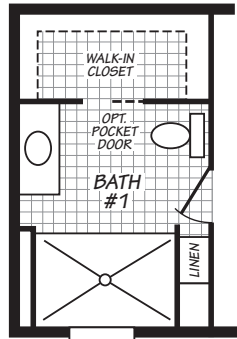

BROADMORE

16763Y

3 bedroom • 2 bathroom • 1,140 sqft

OPT. TILE SHOWER

©2026 CAVCO INDUSTRIES INC. ALL RIGHTS RESERVED. All images are for illustrative purposes only and may include non-standard options. Standard features are subject to change. Contact the retailer or builder for current measurements and features.