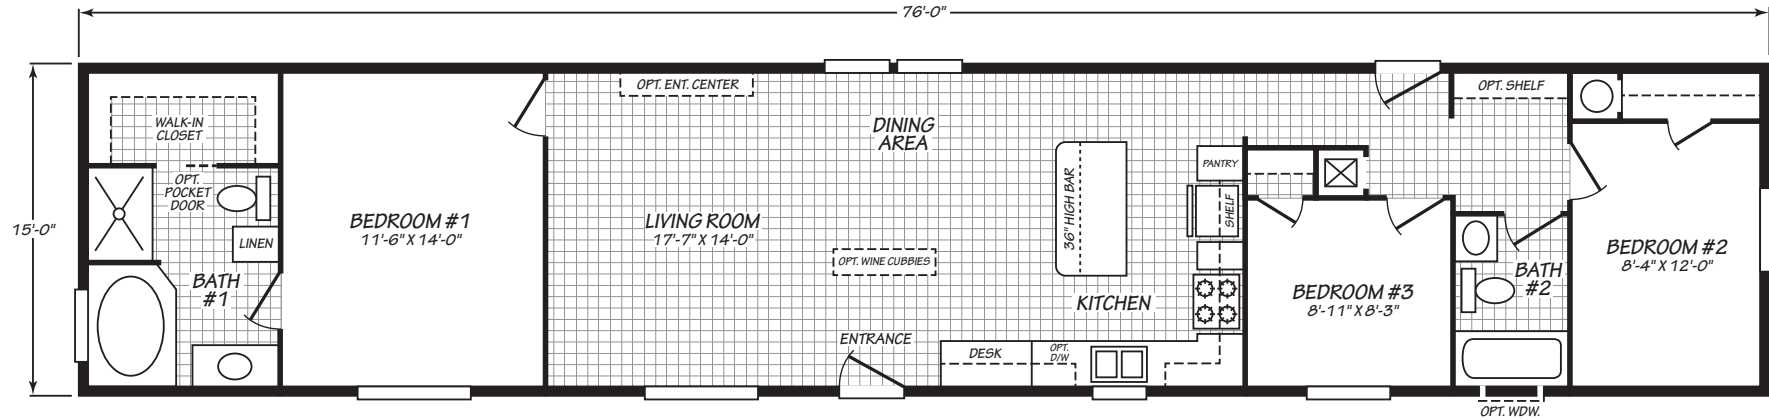

BROADMORE

16763Y

3 bedroom • 2 bathroom • 1,140 sqft

OPT. TILE SHOWER

©2026 CAVCO INDUSTRIES INC. ALL RIGHTS RESERVED. All images are for illustrative purposes only and may include non-standard options. Standard features are subject to change. Contact the retailer or builder for current measurements and features.