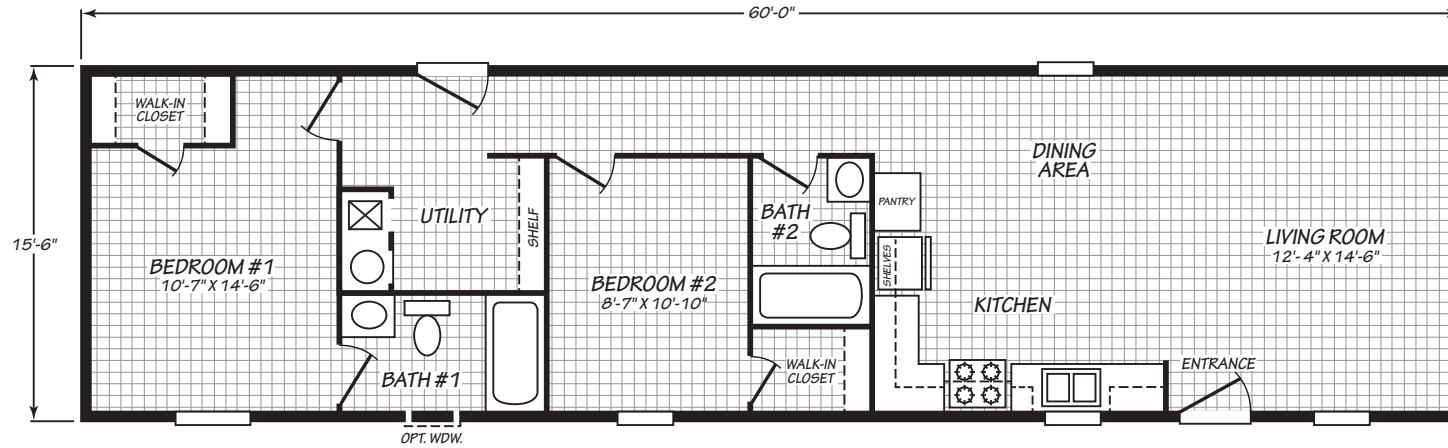

FLEETWOOD

16602D

2 bedroom • 2 bathroom • 930 sqft

©2025 CAVCO HOMES INC. ALL RIGHTS RESERVED. All images are for illustrative purposes only and may include non-standard options. Standard features are subject to change. Contact the retailer or builder for current measurements and features.