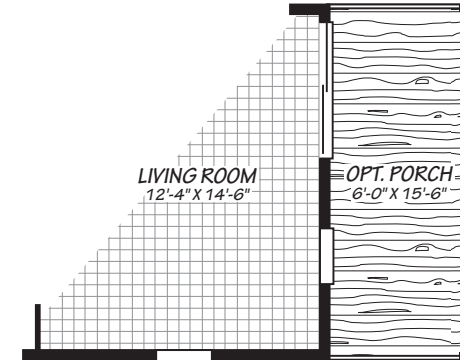

FLEETWOOD

16602D

2 bedroom • 2 bathroom • 930 sqft

©2025 CAVCO HOMES INC. ALL RIGHTS RESERVED. All images are for illustrative purposes only and may include non-standard options. Standard features are subject to change. Contact the retailer or builder for current measurements and features.