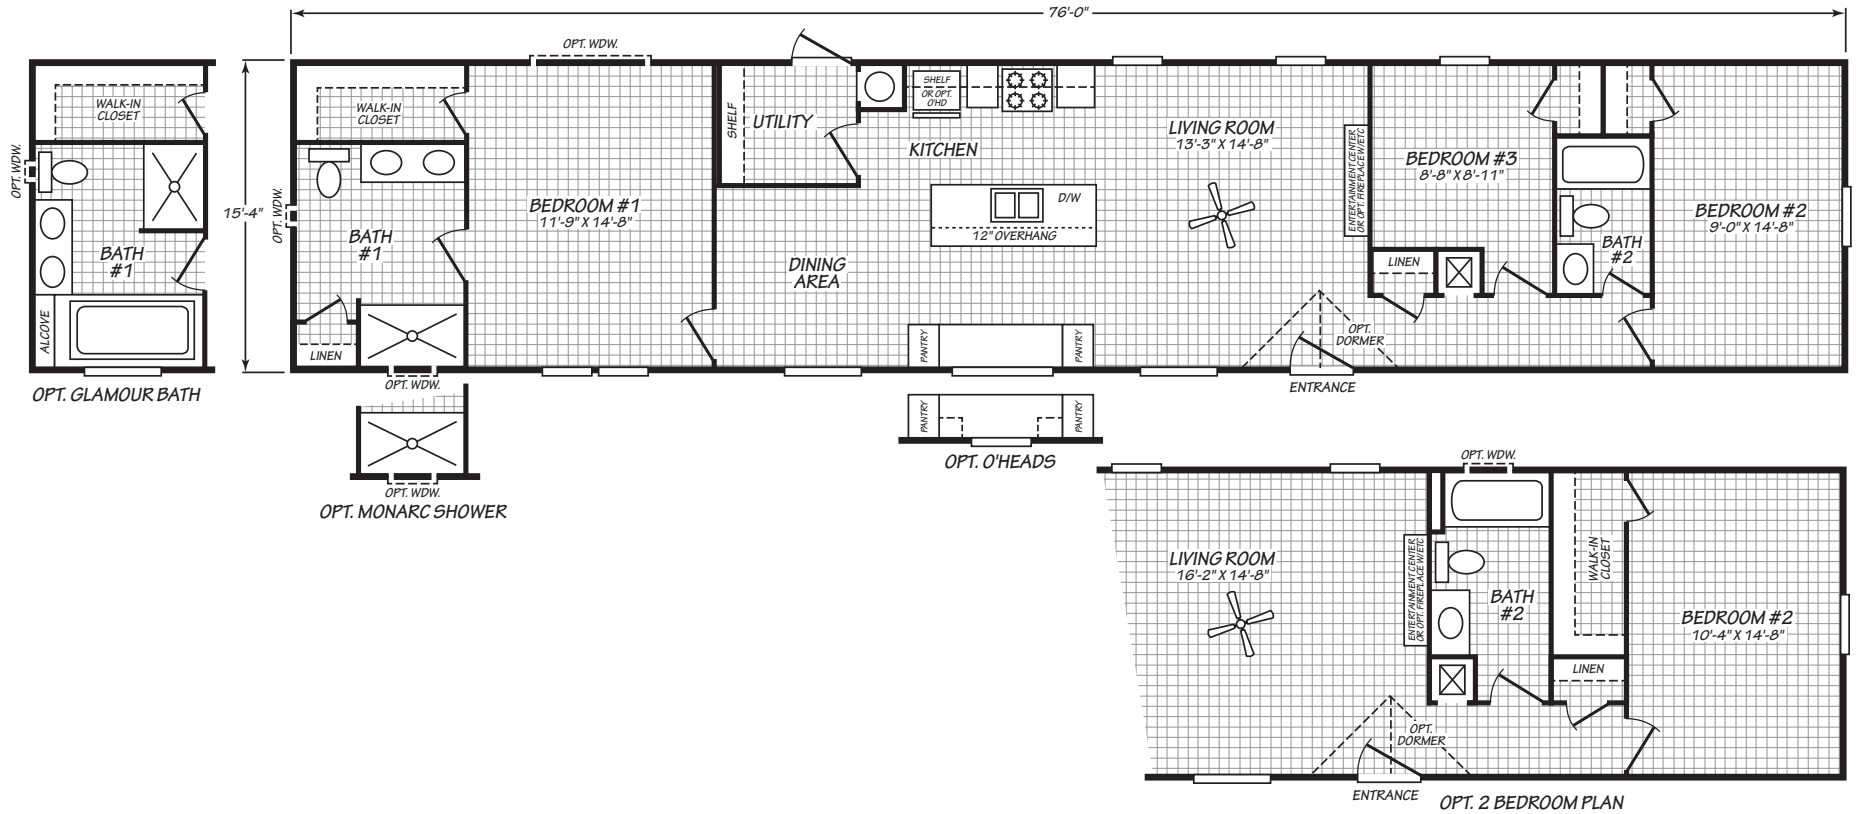

VALU MAXX PREMIER

16763A

3 bedroom • 2 bathroom • 1,165 sqft

©2026 CAVCO INDUSTRIES INC. ALL RIGHTS RESERVED. All images are for illustrative purposes only and may include non-standard options. Standard features are subject to change. Contact the retailer or builder for current measurements and features.