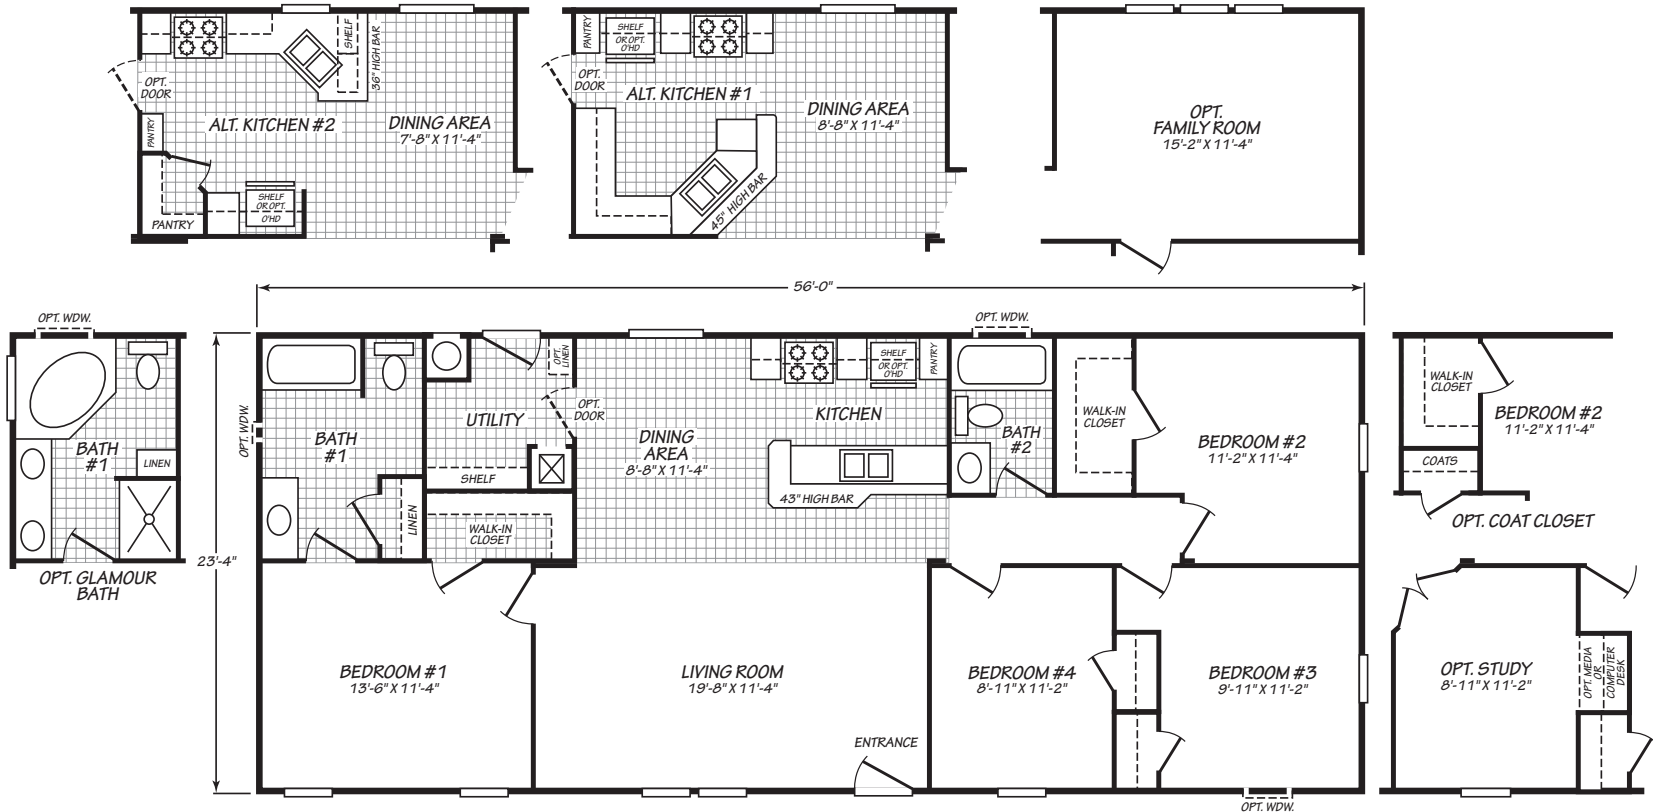

CANYON LAKE

24564A

4 bedroom • 2 bathroom • 1,306 sqft

©2026 CAVCO INDUSTRIES INC. ALL RIGHTS RESERVED. All images are for illustrative purposes only and may include non-standard options. Standard features are subject to change. Contact the retailer or builder for current measurements and features.