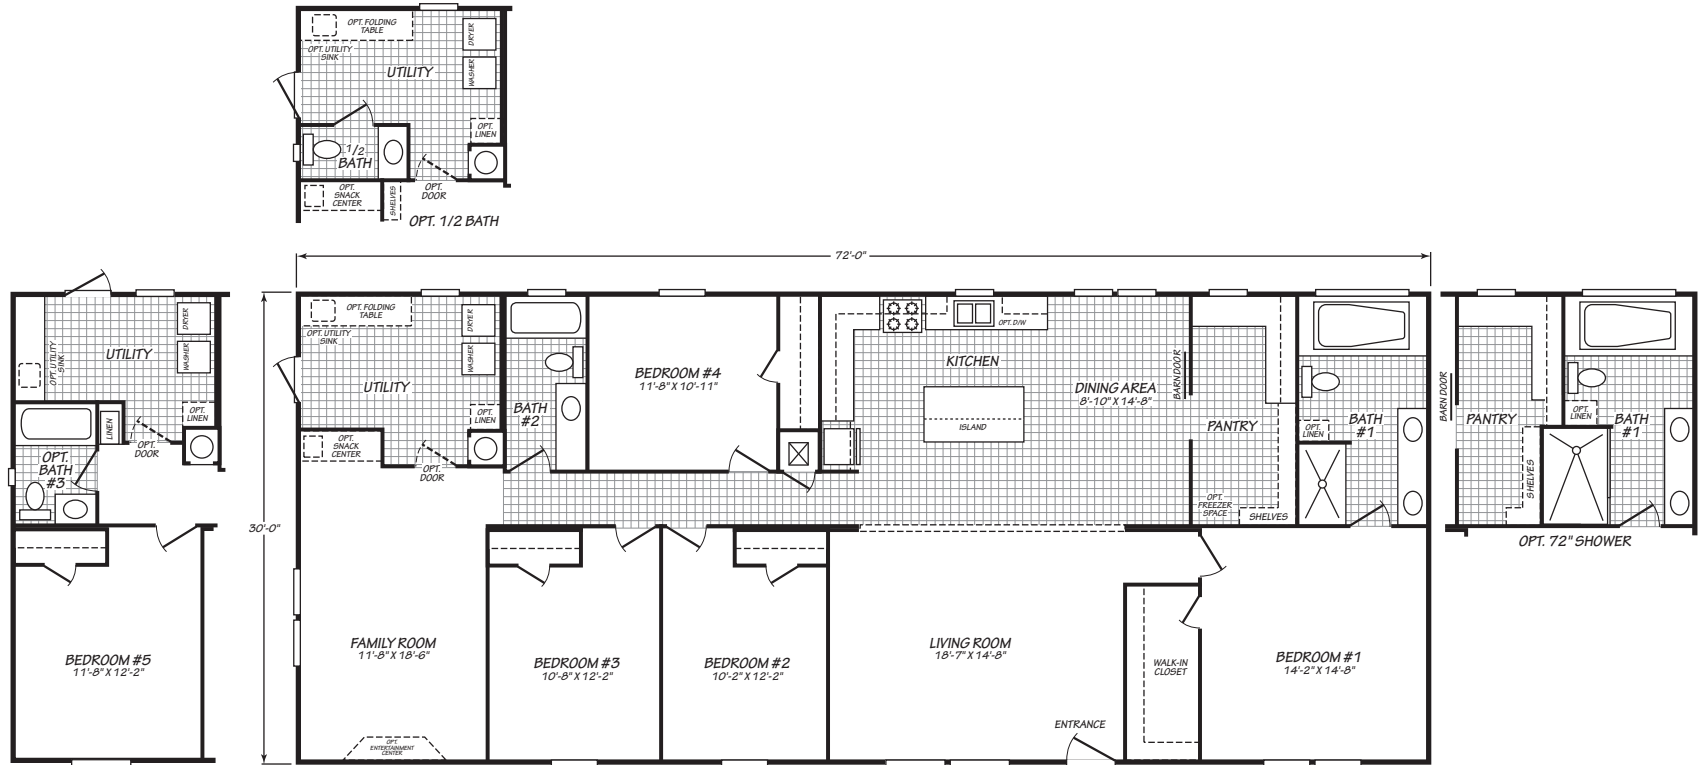

ANSWER HOUSE

30724A

4 bedroom • 2 bathroom • 2,160 sqft

OPT. BEDROOM #5
W/ OPT. BATH #3

©2026 CAVCO INDUSTRIES INC. ALL RIGHTS RESERVED. All images are for illustrative purposes only and may include non-standard options. Standard features are subject to change. Contact the retailer or builder for current measurements and features.