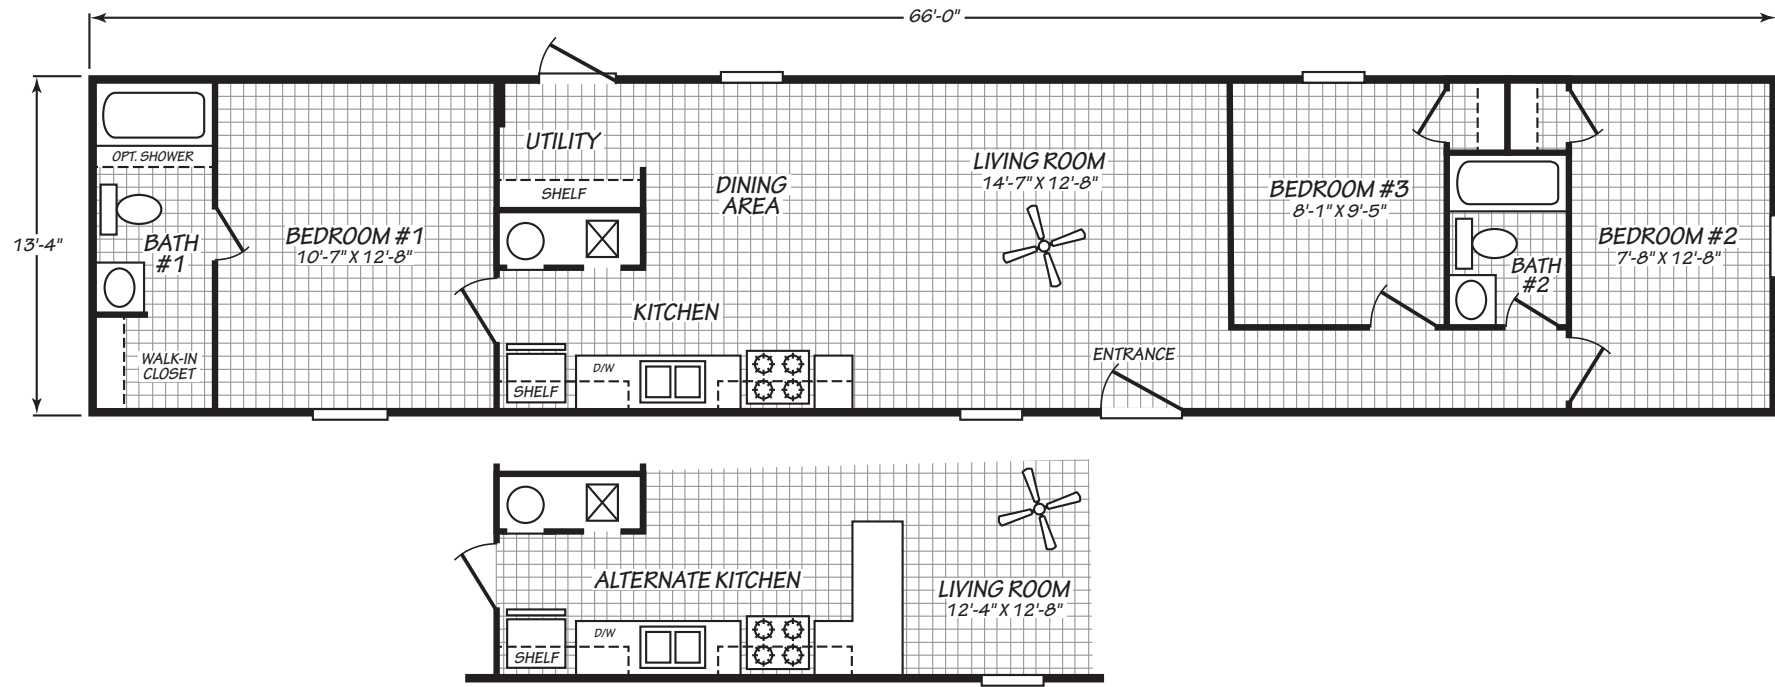

VALU MAXX

14663M

3 bedroom • 2 bathroom • 880 sqft

©2026 CAVCO INDUSTRIES INC. ALL RIGHTS RESERVED. All images are for illustrative purposes only and may include non-standard options. Standard features are subject to change. Contact the retailer or builder for current measurements and features.