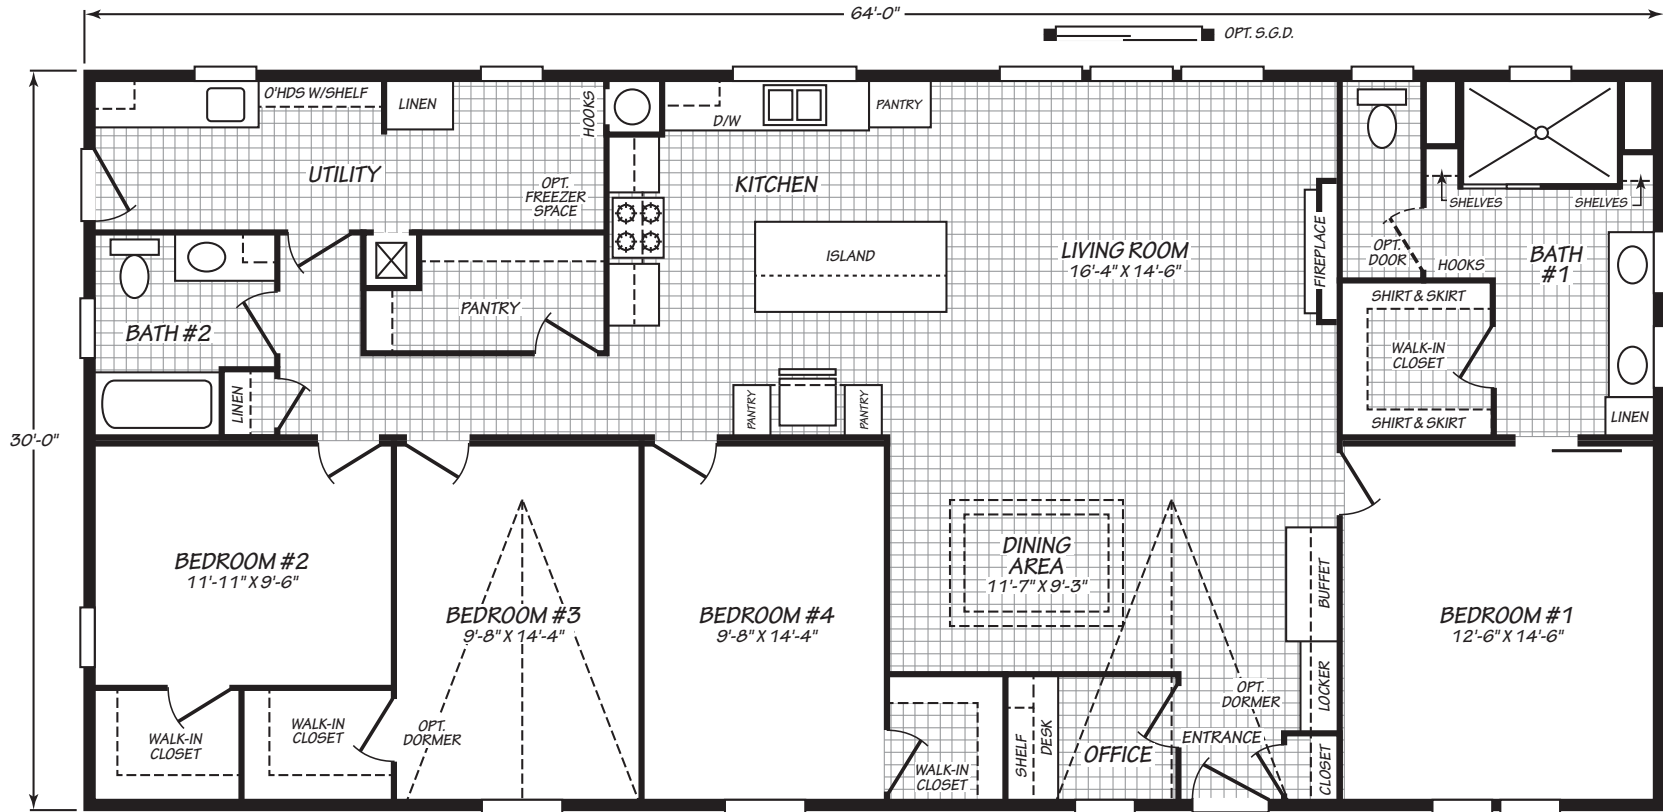

FLEETWOOD ELITE

32644X
4 bedroom • 2 bathroom • 1,920 sqft

©2025 CAVCO HOMES INC. ALL RIGHTS RESERVED. All images are for illustrative purposes only and may include non-standard options. Standard features are subject to change. Contact the retailer or builder for current measurements and features.