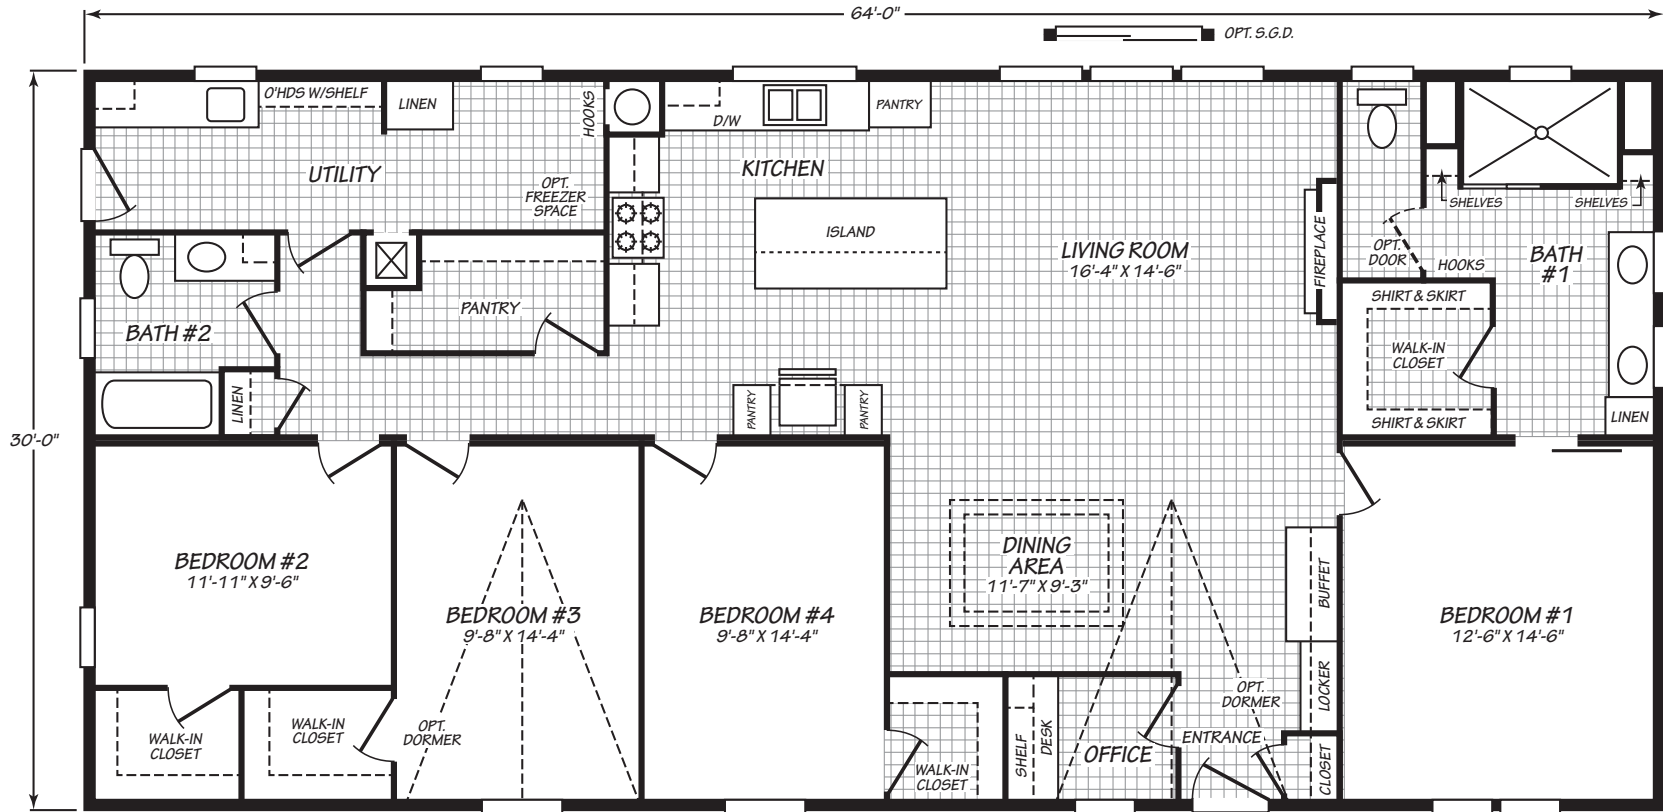

FLEETWOOD ELITE

32644X
4 bedroom • 2 bathroom • 1,920 sqft

©2026 CAVCO INDUSTRIES INC. ALL RIGHTS RESERVED. All images are for illustrative purposes only and may include non-standard options. Standard features are subject to change. Contact the retailer or builder for current measurements and features.