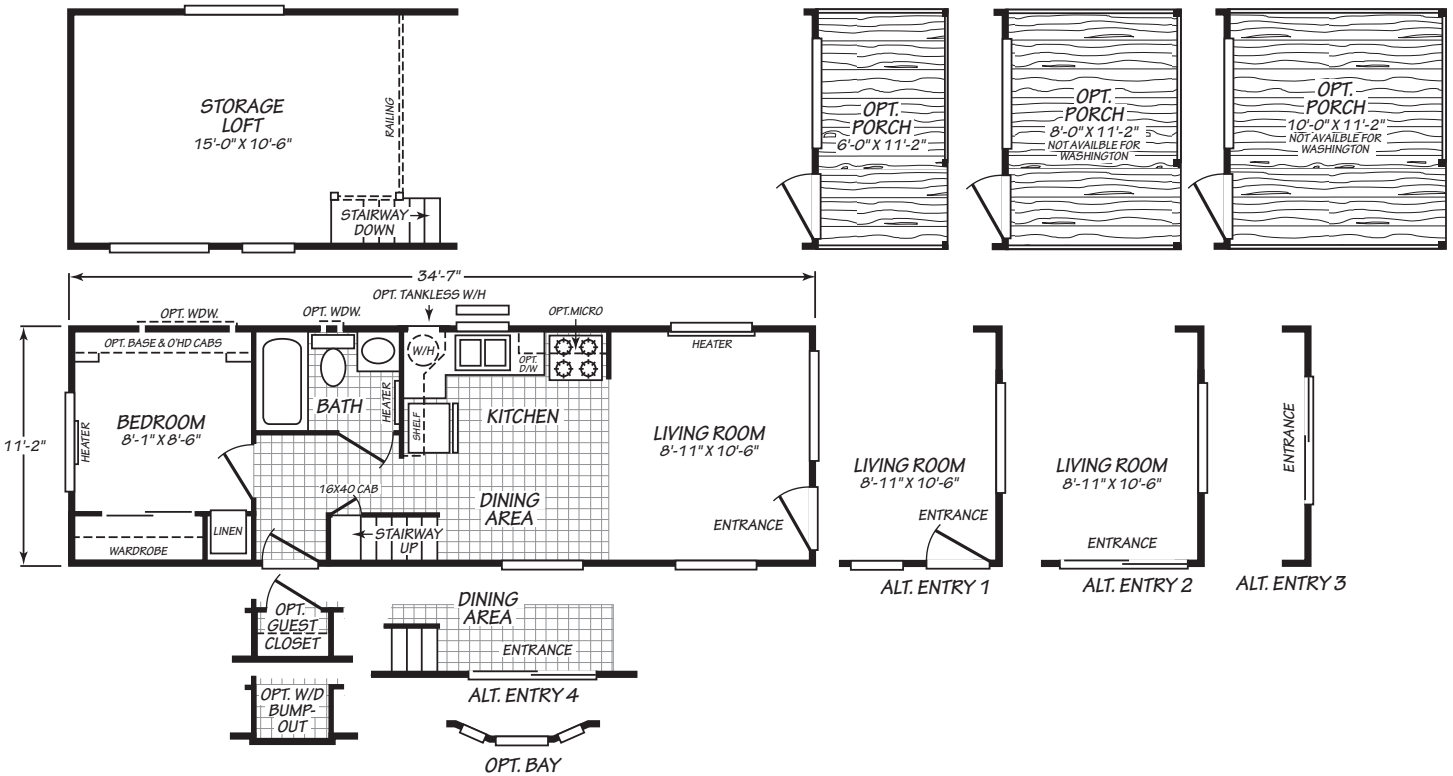

CASCADIA VALUE 12351L

1 | bedroom
1 | bathroom
394 | squarefoot

©2026 CAVCO INDUSTRIES INC. ALL RIGHTS RESERVED. All images are for illustrative purposes only and may include non-standard options. Standard features are subject to change. Contact the retailer or builder for current measurements and features.