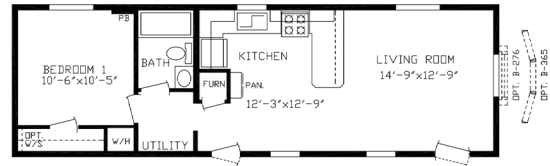

YUKON

2024 14/16 SINGLE SECTION HOMES A277

Friendship[™]
HOMES
friendshiphomesmn.com

YUKON

2024 14/16 SINGLE SECTION HOMES A277

NEWDALE – Model 143039

14' x 44' | 605 SQ FT | 1 BED | 1 BATH

ECHO – Model 143060

14' x 68' | 935 SQ FT | 3 BED | 1 BATH

COBBLESTONE – Model 143068

14' x 68' | 935 SQ FT | 4 BED | 1 BATH

YUKON

2024 14/16 SINGLE SECTION HOMES A277

NEWDALE XL – Model 143076

16' x 44' | 674 SQ FT | 1 BED | 1 BATH