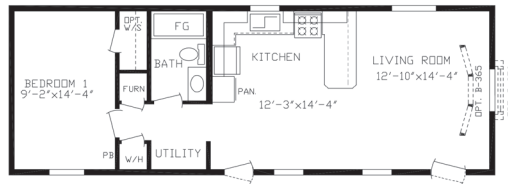

YUKON

2024 14/16 SINGLE SECTION HOMES A277

Friendship[™]
HOMES
friendshiphomesmn.com

YUKON

2024 14/16 SINGLE SECTION HOMES A277

NEWDALE – Model 143039

14' x 44' | 605 SQ FT | 1 BED | 1 BATH

ECHO – Model 143060

14' x 68' | 935 SQ FT | 3 BED | 1 BATH

COBBLESTONE – Model 143068

14' x 68' | 935 SQ FT | 4 BED | 1 BATH

YUKON

2024 14/16 SINGLE SECTION HOMES A277

NEWDALE XL – Model 143076

16' x 44' | 674 SQ FT | 1 BED | 1 BATH

LAKESIDE – Model 143041

16' x 60' | 920 SQ FT | 2 BED | 1 BATH

ARLINGTON – Model 143042

16' x 66' | 1012 SQ FT | 2 BED | 2 BATH

YUKON

2024 14/16 SINGLE SECTION HOMES A277

DARLINGTON LE—Model 143070

16' x 76' | 1165 SQ FT | 3 BED | 2 BATH

GRANVILLE –Model 143059

16' x 76' | 1165 SQ FT | 3 BED | 2 BATH

YUKON

2024 14/16 SINGLE SECTION HOMES A277

STEEPROCK—Model 143035

16' x 76' | 1165 SQ FT | 4 BED | 2 BATH

YUKON

2024 14/16 SINGLE SECTION HOMES A277