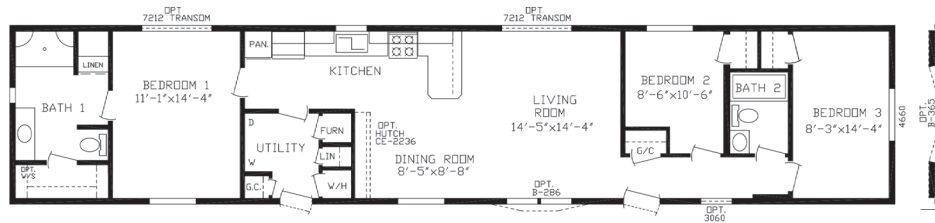

14' x 68' | 935 SQ FT | 3 BED | 1 BATH

COBBLESTONE – Model 143068

14' x 68' | 935 SQ FT | 4 BED | 1 BATH

YUKON

2024 14/16 SINGLE SECTION HOMES A277

NEWDALE XL – Model 143076

16' x 44' | 674 SQ FT | 1 BED | 1 BATH

LAKESIDE – Model 143041

16' x 60' | 920 SQ FT | 2 BED | 1 BATH

ARLINGTON – Model 143042

16' x 66' | 1012 SQ FT | 2 BED | 2 BATH

YUKON

2024 14/16 SINGLE SECTION HOMES A277

DARLINGTON LE—Model 143070

16' x 76' | 1165 SQ FT | 3 BED | 2 BATH

GRANVILLE –Model 143059

16' x 76' | 1165 SQ FT | 3 BED | 2 BATH

YUKON

2024 14/16 SINGLE SECTION HOMES A277

STEEPROCK—Model 143035

16' x 76' | 1165 SQ FT | 4 BED | 2 BATH

YUKON

2024 14/16 SINGLE SECTION HOMES A277