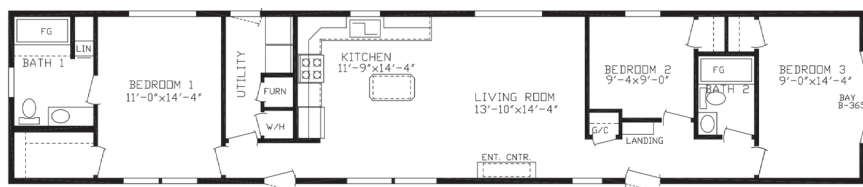

14' x 68' | 935 SQ FT | 3 BED | 1 BATH

COBBLESTONE – Model 143068

14' x 68' | 935 SQ FT | 4 BED | 1 BATH

YUKON

2024 14/16 SINGLE SECTION HOMES A277

NEWDALE XL – Model 143076

16' x 44' | 674 SQ FT | 1 BED | 1 BATH

LAKESIDE – Model 143041

16' x 60' | 920 SQ FT | 2 BED | 1 BATH

ARLINGTON – Model 143042

16' x 66' | 1012 SQ FT | 2 BED | 2 BATH

YUKON

2024 14/16 SINGLE SECTION HOMES A277

DARLINGTON LE—Model 143070

16' x 76' | 1165 SQ FT | 3 BED | 2 BATH

GRANVILLE –Model 143059

16' x 76' | 1165 SQ FT | 3 BED | 2 BATH

YUKON

2024 14/16 SINGLE SECTION HOMES A277

STEEPROCK—Model 143035

16' x 76' | 1165 SQ FT | 4 BED | 2 BATH

YUKON

2024 14/16 SINGLE SECTION HOMES A277