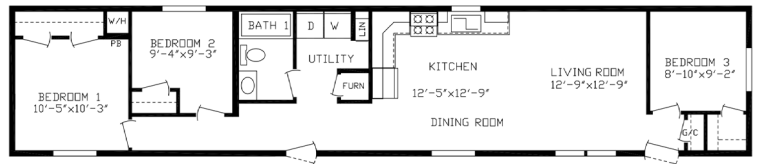

YUKON

2024 14/16 SINGLE SECTION HOMES A277

Friendship[™]
HOMES
friendshiphomesmn.com

YUKON

2024 14/16 SINGLE SECTION HOMES A277

NEWDALE – Model 143039

14' x 44' | 605 SQ FT | 1 BED | 1 BATH

ECHO – Model 143060

14' x 68' | 935 SQ FT | 3 BED | 1 BATH

COBBLESTONE – Model 143068

14' x 68' | 935 SQ FT | 4 BED | 1 BATH

YUKON

2024 14/16 SINGLE SECTION HOMES A277

NEWDALE XL – Model 143076

16' x 44' | 674 SQ FT | 1 BED | 1 BATH

LAKESIDE – Model 143041

16' x 60' | 920 SQ FT | 2 BED | 1 BATH

ARLINGTON – Model 143042

16' x 66' | 1012 SQ FT | 2 BED | 2 BATH

YUKON

2024 14/16 SINGLE SECTION HOMES A277

DARLINGTON LE—Model 143070

16' x 76' | 1165 SQ FT | 3 BED | 2 BATH