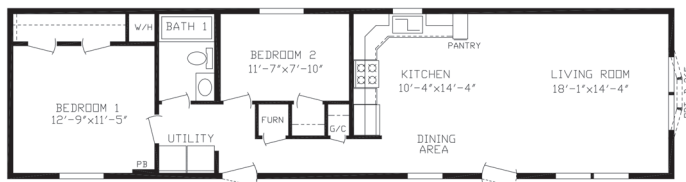

14' x 68' | 935 SQ FT | 3 BED | 1 BATH

COBBLESTONE – Model 143068

14' x 68' | 935 SQ FT | 4 BED | 1 BATH

YUKON

2024 14/16 SINGLE SECTION HOMES A277

NEWDALE XL – Model 143076

16' x 44' | 674 SQ FT | 1 BED | 1 BATH

LAKESIDE – Model 143041

16' x 60' | 920 SQ FT | 2 BED | 1 BATH

ARLINGTON – Model 143042

16' x 66' | 1012 SQ FT | 2 BED | 2 BATH

YUKON

2024 14/16 SINGLE SECTION HOMES A277

DARLINGTON LE—Model 143070

16' x 76' | 1165 SQ FT | 3 BED | 2 BATH