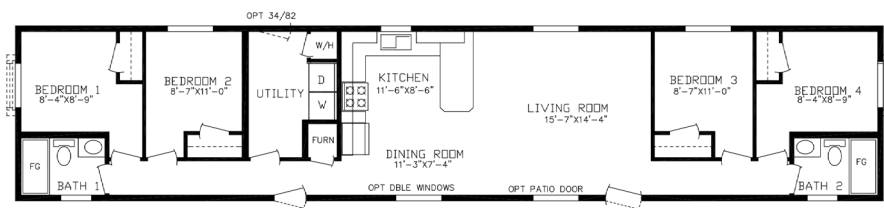

LAKESIDE – Model 143041

16' x 60' | 920 SQ FT | 2 BED | 1 BATH

ARLINGTON – Model 143042

16' x 66' | 1012 SQ FT | 2 BED | 2 BATH

YUKON

2024 14/16 SINGLE SECTION HOMES A277

DARLINGTON LE—Model 143070

16' x 76' | 1165 SQ FT | 3 BED | 2 BATH

GRANVILLE –Model 143059

16' x 76' | 1165 SQ FT | 3 BED | 2 BATH

YUKON

2024 14/16 SINGLE SECTION HOMES A277

STEEPROCK—Model 143035

16' x 76' | 1165 SQ FT | 4 BED | 2 BATH

YUKON

2024 14/16 SINGLE SECTION HOMES A277