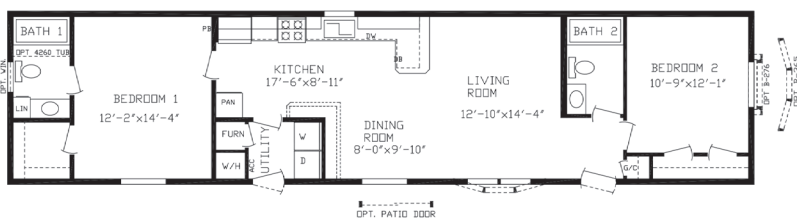

YUKON

2024 14/16 SINGLE SECTION HOMES A277

Friendship[™]
HOMES
friendshiphomesmn.com

YUKON

2024 14/16 SINGLE SECTION HOMES A277

NEWDALE – Model 143039

14' x 44' | 605 SQ FT | 1 BED | 1 BATH

ECHO – Model 143060

14' x 68' | 935 SQ FT | 3 BED | 1 BATH

COBBLESTONE – Model 143068

14' x 68' | 935 SQ FT | 4 BED | 1 BATH

YUKON

2024 14/16 SINGLE SECTION HOMES A277

NEWDALE XL – Model 143076

16' x 44' | 674 SQ FT | 1 BED | 1 BATH

LAKESIDE – Model 143041

16' x 60' | 920 SQ FT | 2 BED | 1 BATH

ARLINGTON – Model 143042

16' x 66' | 1012 SQ FT | 2 BED | 2 BATH

YUKON

2024 14/16 SINGLE SECTION HOMES A277

DARLINGTON LE—Model 143070

16' x 76' | 1165 SQ FT | 3 BED | 2 BATH

GRANVILLE –Model 143059

16' x 76' | 1165 SQ FT | 3 BED | 2 BATH

YUKON

2024 14/16 SINGLE SECTION HOMES A277

STEEPROCK—Model 143035

16' x 76' | 1165 SQ FT | 4 BED | 2 BATH

YUKON

2024 14/16 SINGLE SECTION HOMES A277