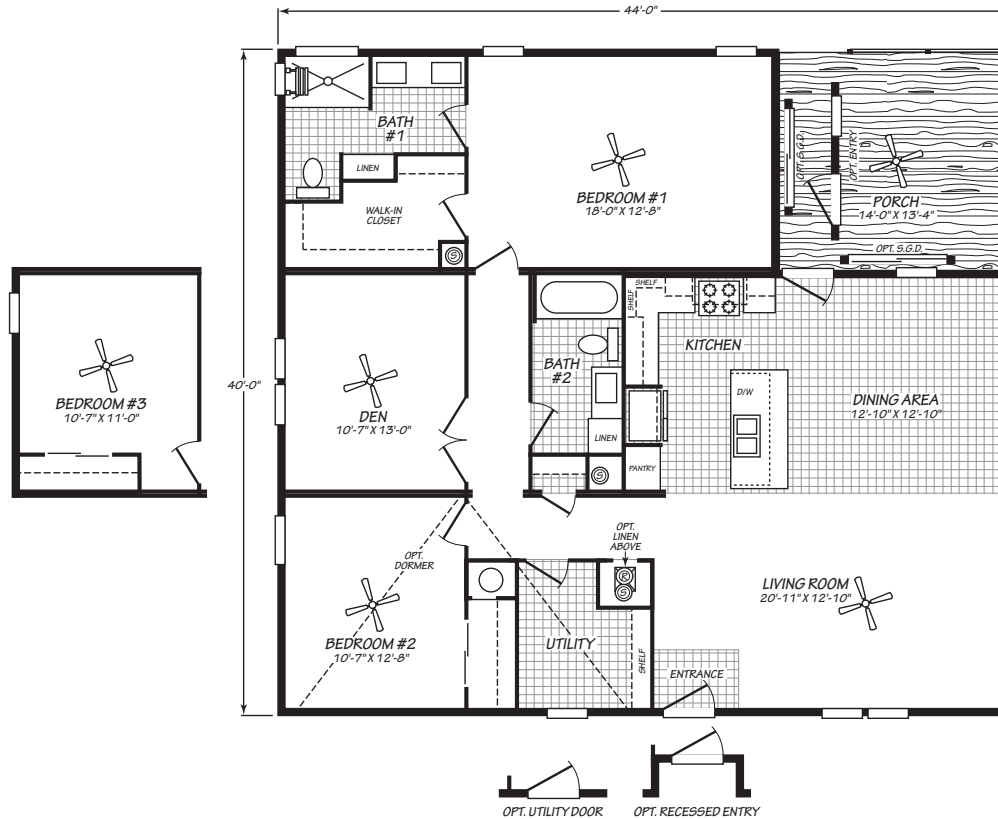

ELITE

40442A

2 bedroom • 2 bathroom • 1,573 sqft

©2026 CAVCO INDUSTRIES INC. ALL RIGHTS RESERVED. All images are for illustrative purposes only and may include non-standard options. Standard features are subject to change. Contact the retailer or builder for current measurements and features.