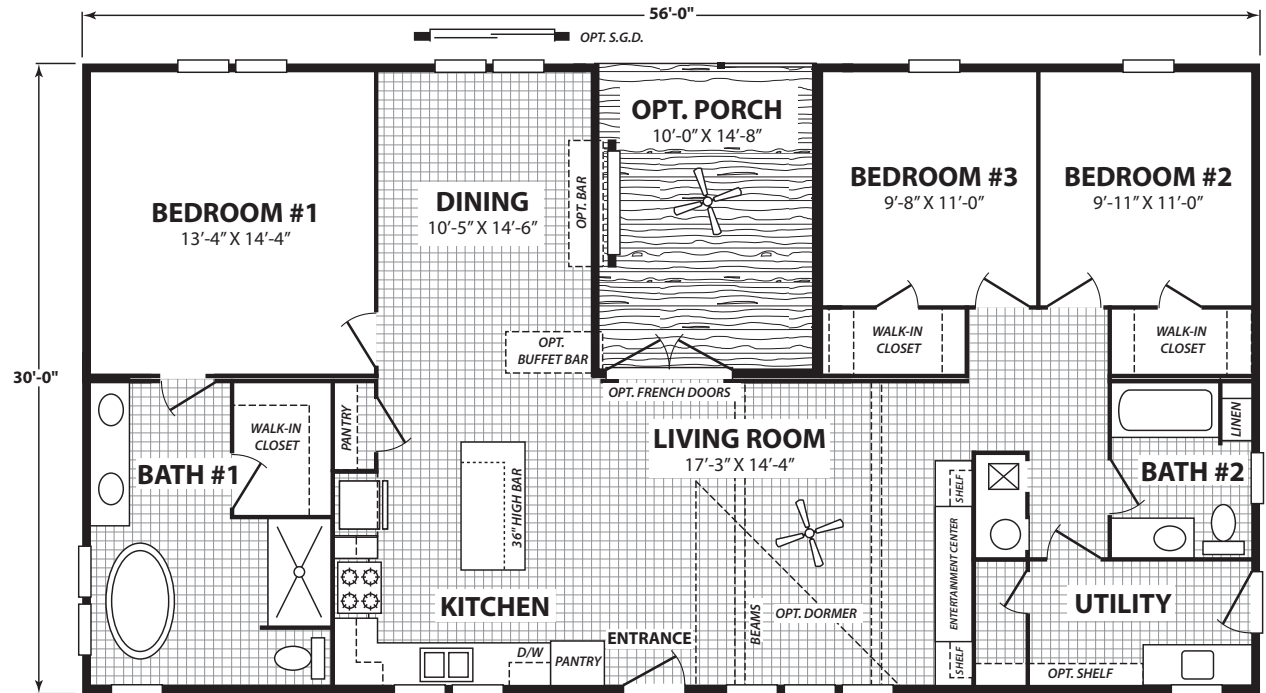

AXIS

by CAVCO

3 bedrooms

2 baths

1680 sqft
30' x 56'

MUST-SEE

Packaged Standard Features

- **Black accents** on windows, hardware, faucets and tub fixtures
- **Island kitchen** with 42" cabinets & huge walk-in pantry
- **Optional Buffet Bar** for easy entertaining
- **Beamed ceiling** in living room with **built-in entertainment center**
- **Modern wood accents** in living area
- **Black grid shower door** and ceramic tile shower in primary
- **Freestanding tub** in primary
- **Separate sink areas** with **LED mirrors** in primary
- **Alpine dormer** with **shake, board/batt & black trim** on exterior
- **Craftsman-style front door**
- **Back Patio** built for outdoor living

EVEN MORE ON BACK!

Extraordinary Living. Unbelievable Price.

**ULTIMATE
UPGRADES
INCLUDED**

cavcorockymount.com