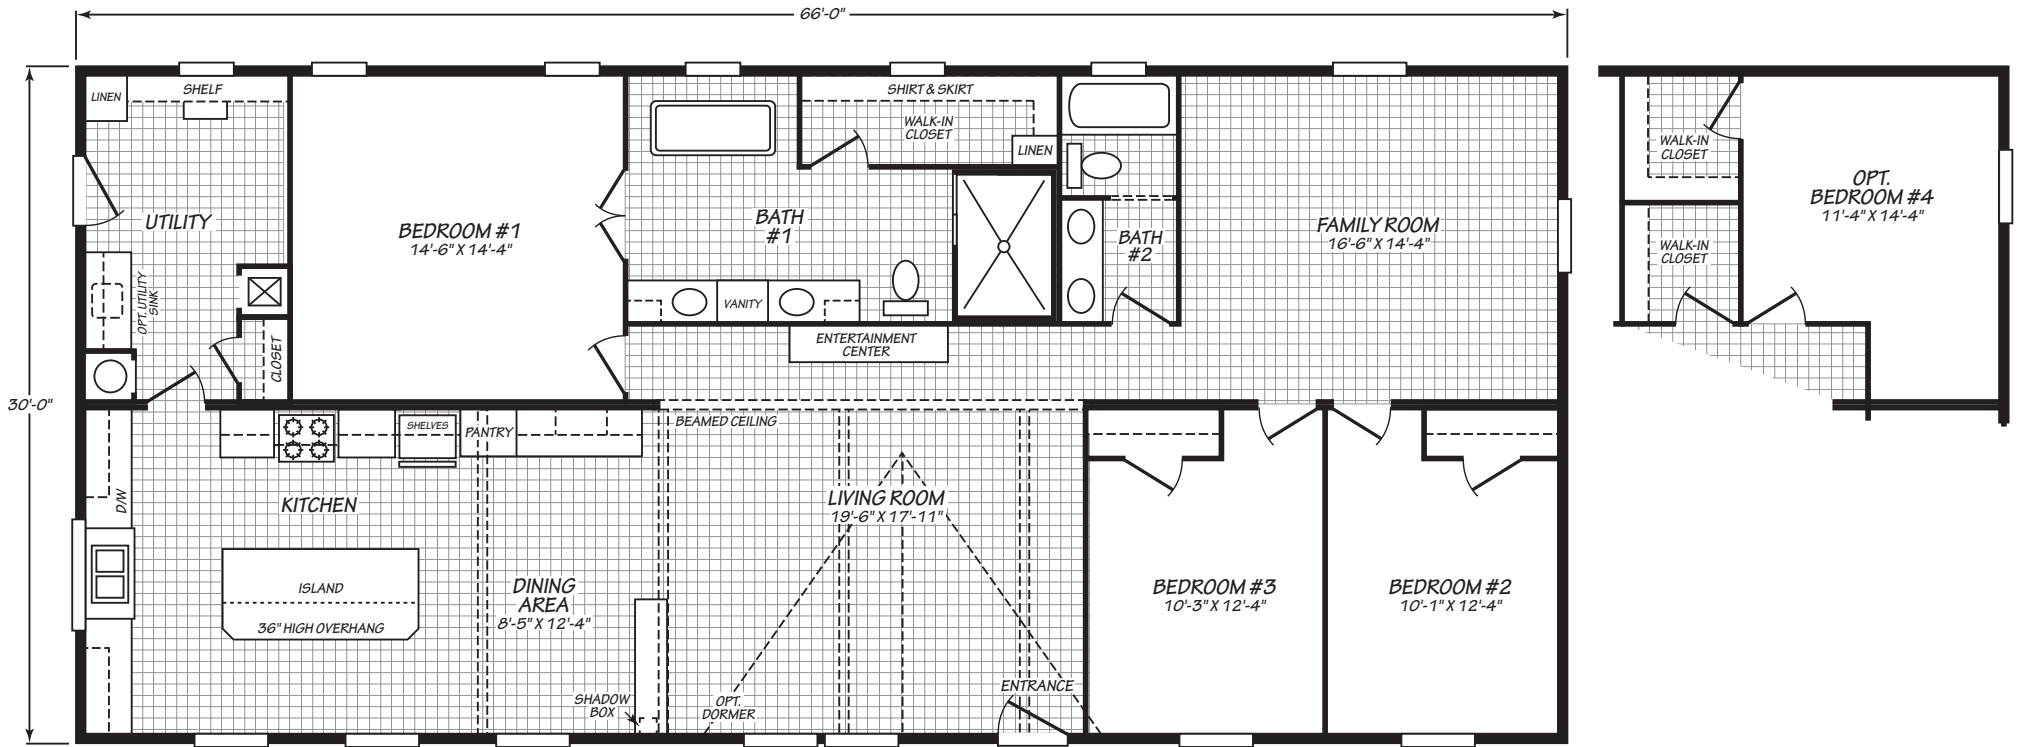

FLEETWOOD ELITE

32663X

3 bedroom • 2 bathroom • 1,980 sqft

©2026 CAVCO INDUSTRIES INC. ALL RIGHTS RESERVED. All images are for illustrative purposes only and may include non-standard options. Standard features are subject to change. Contact the retailer or builder for current measurements and features.