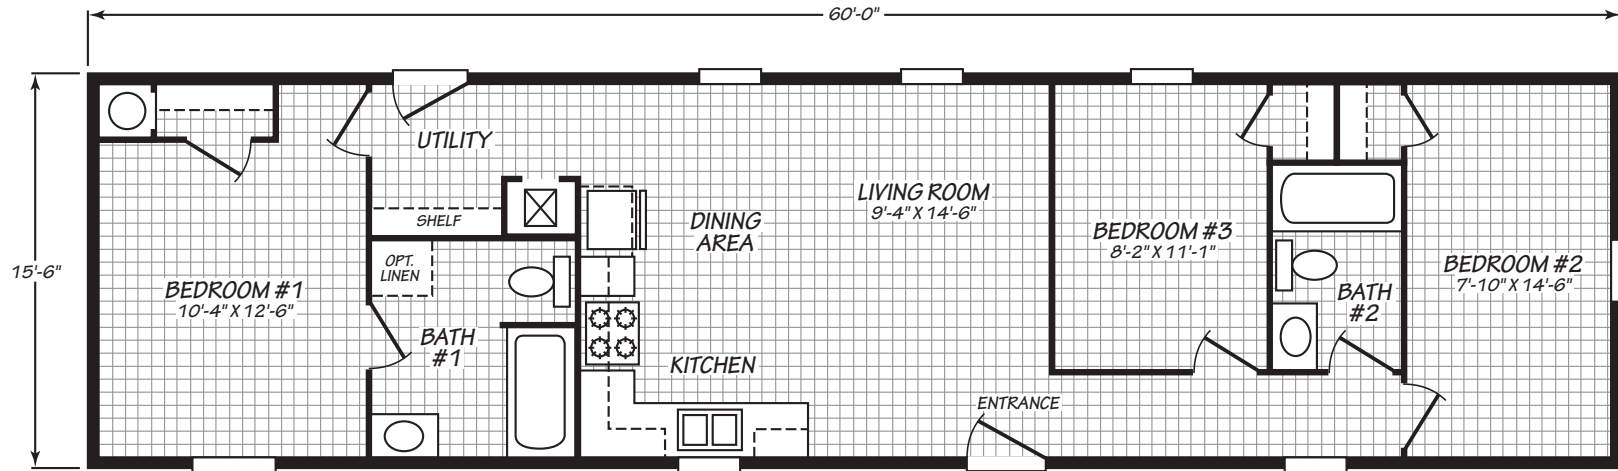

BERKSHIRE

16603C

3 bedroom • 2 bathroom • 930 sqft

©2026 CAVCO INDUSTRIES INC. ALL RIGHTS RESERVED. All images are for illustrative purposes only and may include non-standard options. Standard features are subject to change. Contact the retailer or builder for current measurements and features.