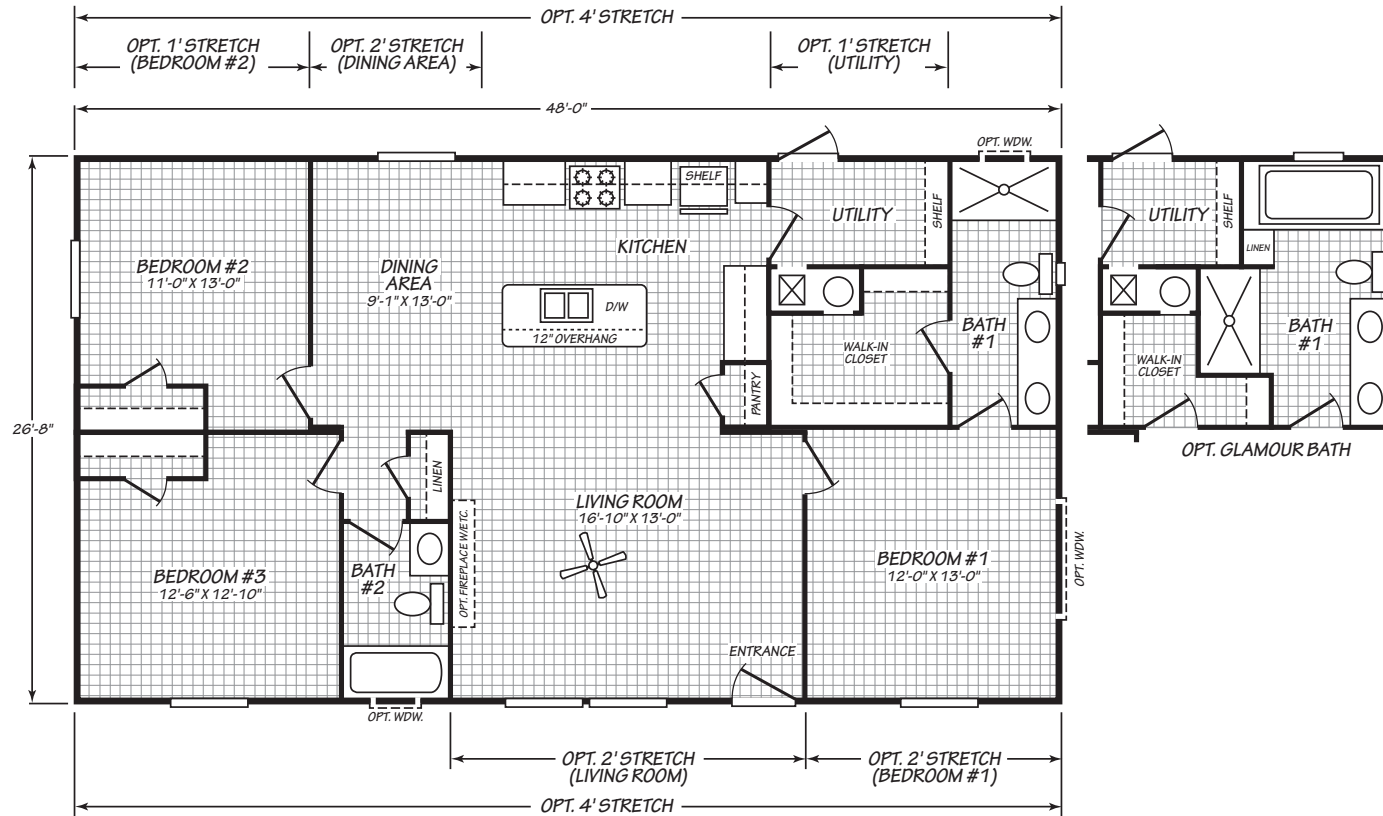

# VALU MAXX

28483M

3 bedroom • 2 bathroom • 1,280 sqft

©2026 CAVCO INDUSTRIES INC. ALL RIGHTS RESERVED. All images are for illustrative purposes only and may include non-standard options. Standard features are subject to change. Contact the retailer or builder for current measurements and features.