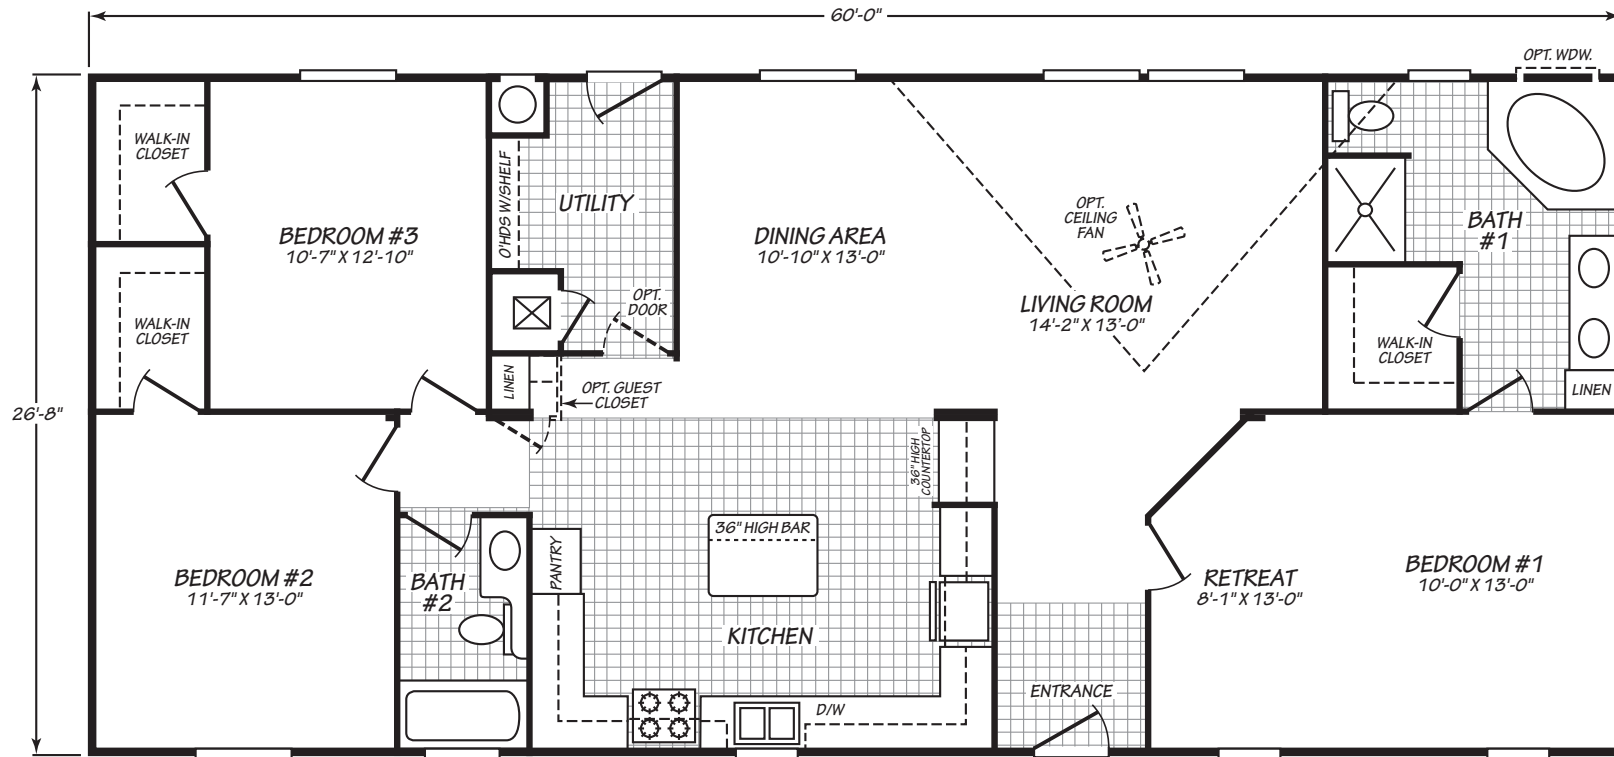

VOGUE 2

28603M

3 bedroom • 2 bathroom • 1,600 sqft

©2026 CAVCO INDUSTRIES INC. ALL RIGHTS RESERVED. All images are for illustrative purposes only and may include non-standard options. Standard features are subject to change. Contact the retailer or builder for current measurements and features.