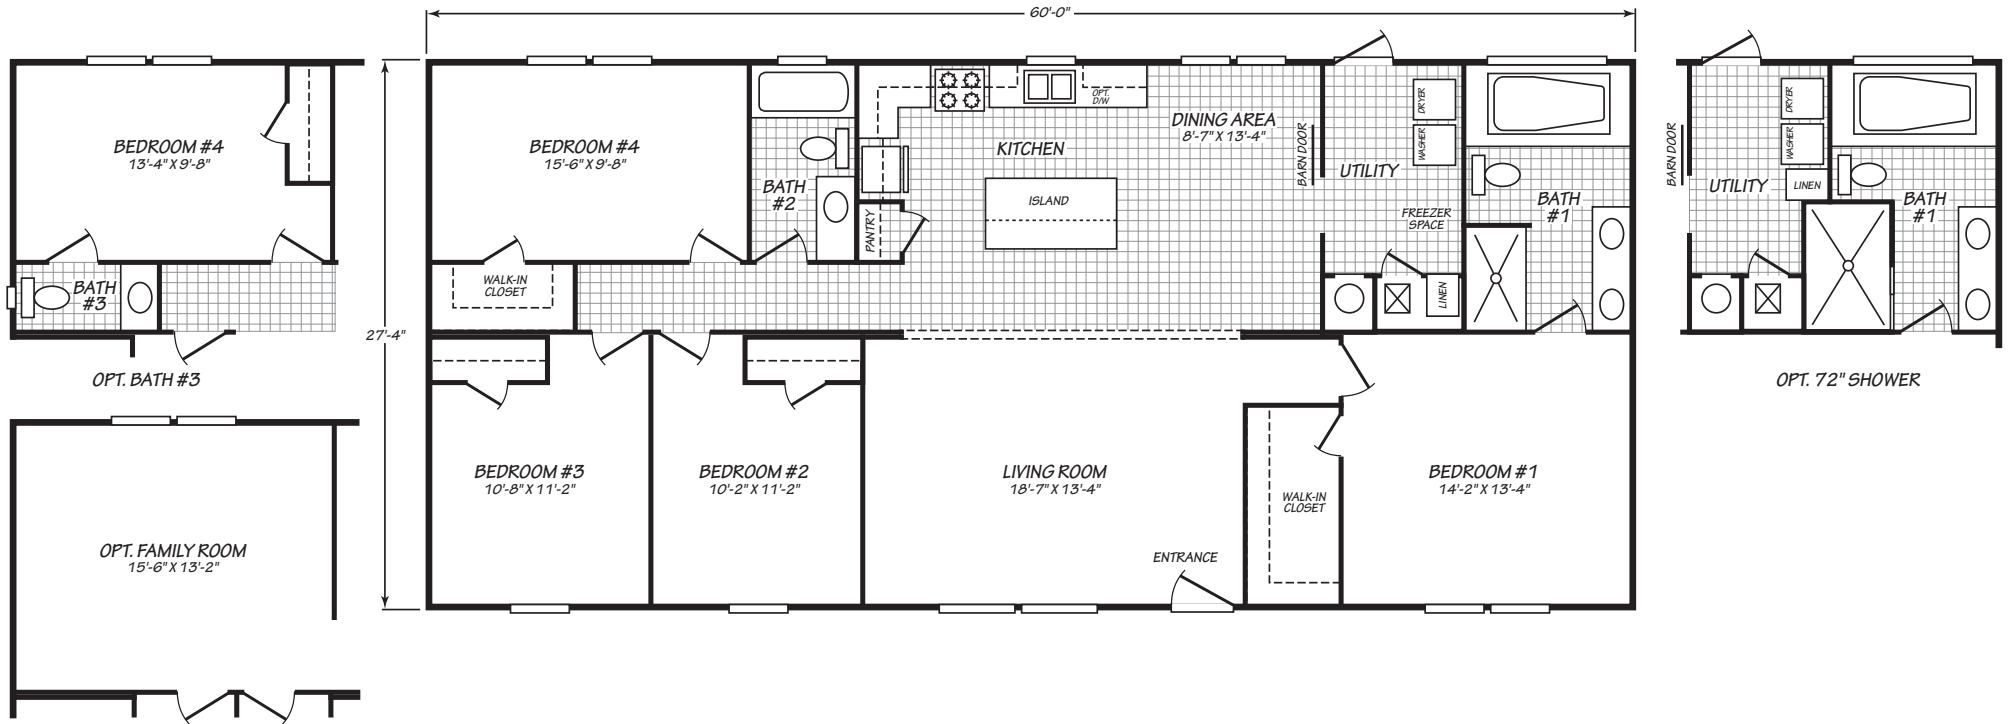

ANSWER HOUSE

28604A
3 bedroom • 2 bathroom • 1,640 sqft

©2026 CAVCO INDUSTRIES INC. ALL RIGHTS RESERVED. All images are for illustrative purposes only and may include non-standard options. Standard features are subject to change. Contact the retailer or builder for current measurements and features.