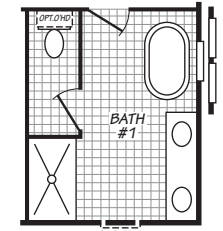

PALM HARBOR ELITE

28764F
4 bedroom • 3 bathroom • 2,026 sqft

OPT. 72' SHOWER

OPT. LUXURY BATH

OPT. SPA RETREAT

OPT. RETREAT
11'-0" X 9'-4"

OPT. BEDROOM #5
9'-0" X 9'-4"

OPT. LUXURY CLOSET