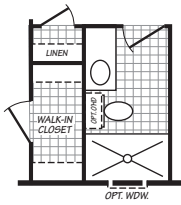

OPT. BATH #2