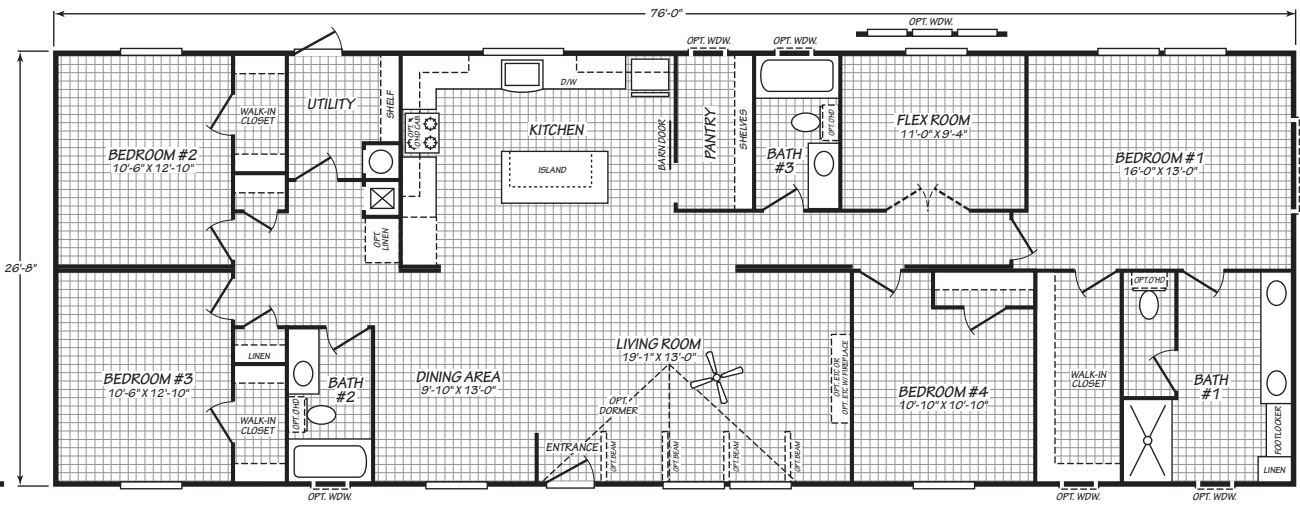

PALM HARBOR ELITE

28764F
4 bedroom • 3 bathroom • 2,026 sqft

OPT. 72' SHOWER

OPT. LUXURY BATH

OPT. SPA RETREAT

OPT. RETREAT
11'-0" X 9'-4"

OPT. BEDROOM #5
9'-0" X 9'-4"

OPT. LUXURY CLOSET

OPT. HALL LINEN CLOSET

OPT. BATH #2

©2026 CAVCO INDUSTRIES INC. ALL RIGHTS RESERVED. All images are for illustrative purposes only and may include non-standard options. Standard features are subject to change. Contact the retailer or builder for current measurements and features.