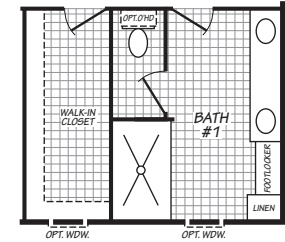

PALM HARBOR ELITE

28764F
4 bedroom • 3 bathroom • 2,026 sqft

OPT. 72' SHOWER

OPT. LUXURY BATH

OPT. SPA RETREAT

OPT. RETREAT
11'-0" X 9'-4"

OPT. BEDROOM #5
9'-0" X 9'-4"

OPT. LUXURY CLOSET