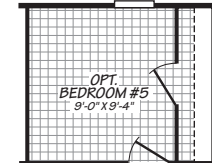

PALM HARBOR ELITE

28764F
4 bedroom • 3 bathroom • 2,026 sqft

OPT. 72' SHOWER

OPT. LUXURY BATH

OPT. SPA RETREAT

OPT. RETREAT
11'-0" X 9'-4"

OPT. BEDROOM #5
9'-0" X 9'-4"

OPT. LUXURY CLOSET