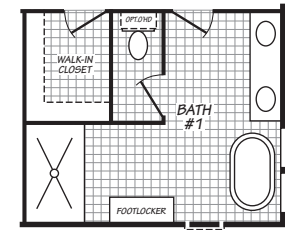

PALM HARBOR ELITE

28764F
4 bedroom • 3 bathroom • 2,026 sqft

OPT. 72' SHOWER

OPT. LUXURY BATH

OPT. SPA RETREAT

OPT. RETREAT
11'-0" X 9'-4"

OPT. BEDROOM #5
9'-0" X 9'-4"

OPT. LUXURY CLOSET