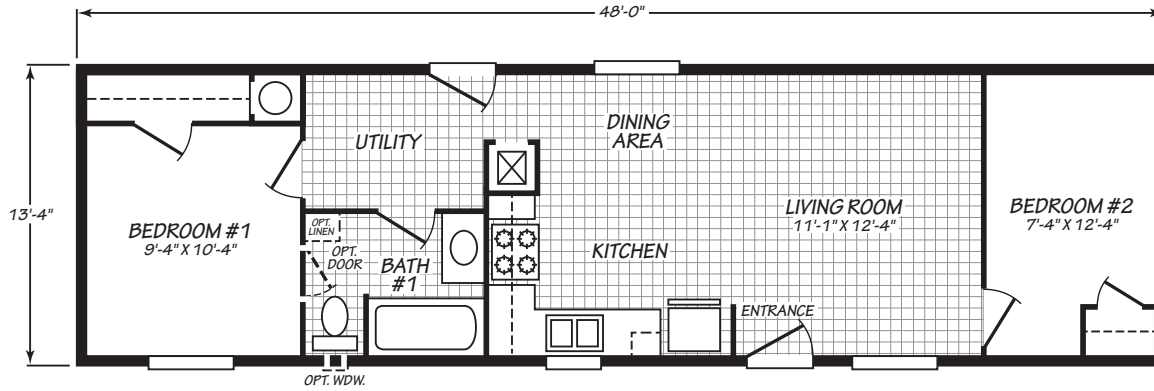

PURE HOMES

14482P

2 bedroom • 1 bathroom • 640 sqft

1 BEDROOM PLAN

OPT. PORCH (FOR 1 BEDROOM PLAN)

©2026 CAVCO INDUSTRIES INC. ALL RIGHTS RESERVED. All images are for illustrative purposes only and may include non-standard options. Standard features are subject to change. Contact the retailer or builder for current measurements and features.