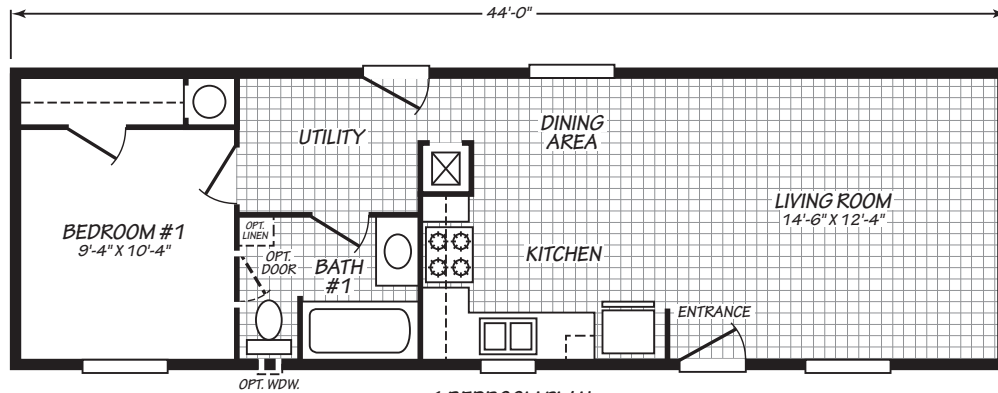

PURE HOMES

14482P

2 bedroom • 1 bathroom • 640 sqft

1 BEDROOM PLAN

OPT. PORCH (FOR 1 BEDROOM PLAN)

©2026 CAVCO INDUSTRIES INC. ALL RIGHTS RESERVED. All images are for illustrative purposes only and may include non-standard options. Standard features are subject to change. Contact the retailer or builder for current measurements and features.