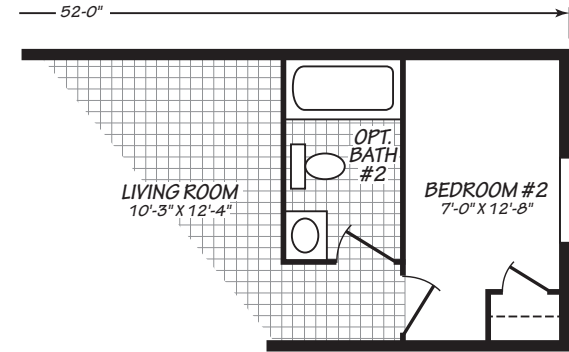

PURE HOMES

14482P

2 bedroom • 1 bathroom • 640 sqft

1 BEDROOM PLAN

OPT. PORCH (FOR 1 BEDROOM PLAN)

©2026 CAVCO INDUSTRIES INC. ALL RIGHTS RESERVED. All images are for illustrative purposes only and may include non-standard options. Standard features are subject to change. Contact the retailer or builder for current measurements and features.