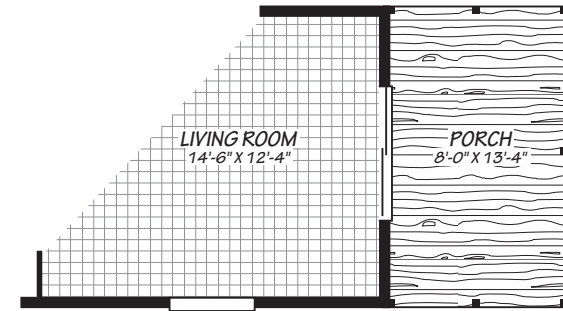

PURE HOMES

14482P

2 bedroom • 1 bathroom • 640 sqft

1 BEDROOM PLAN

OPT. PORCH (FOR 1 BEDROOM PLAN)

©2026 CAVCO INDUSTRIES INC. ALL RIGHTS RESERVED. All images are for illustrative purposes only and may include non-standard options. Standard features are subject to change. Contact the retailer or builder for current measurements and features.